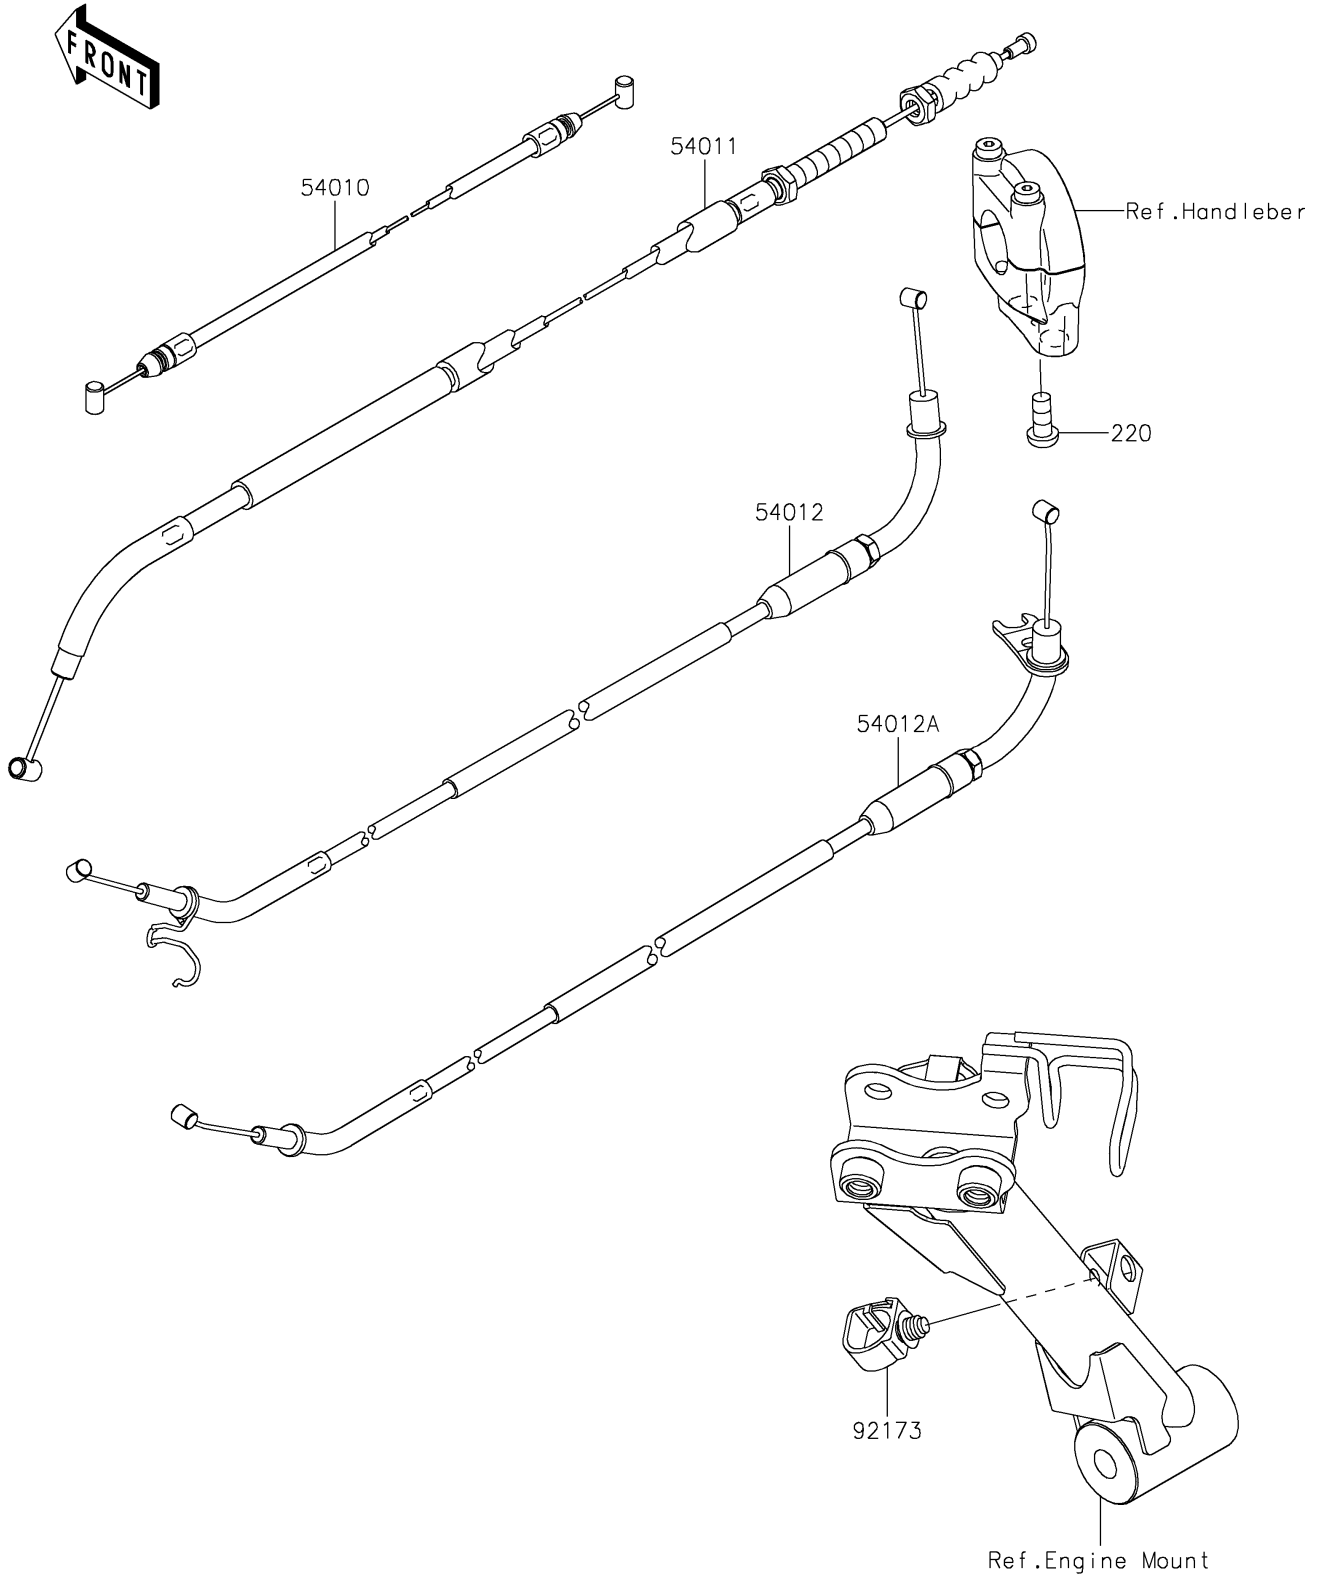

2020 Z900RS ABS PARTS DIAGRAM

Cables

F2540

2020 Z900RS ABS PARTS LIST

Cables

ITEM NAME	PART NUMBER	QUANTITY
CABLE,SEAT LOCK (Ref # 54010)	54010-0620	1
CABLE-CLUTCH (Ref # 54011)	54011-0624	1
CABLE-THROTTLE,OPENING (Ref # 54012)	54012-0656	1
CABLE-THROTTLE,CLOSING (Ref # 54012A)	54012-0657	1
CLAMP,HOLDER CLIP (Ref # 92173)	92173-0868	1
SCREW-PAN-CROS,6X14 (Ref # 220)	220AB0614	1