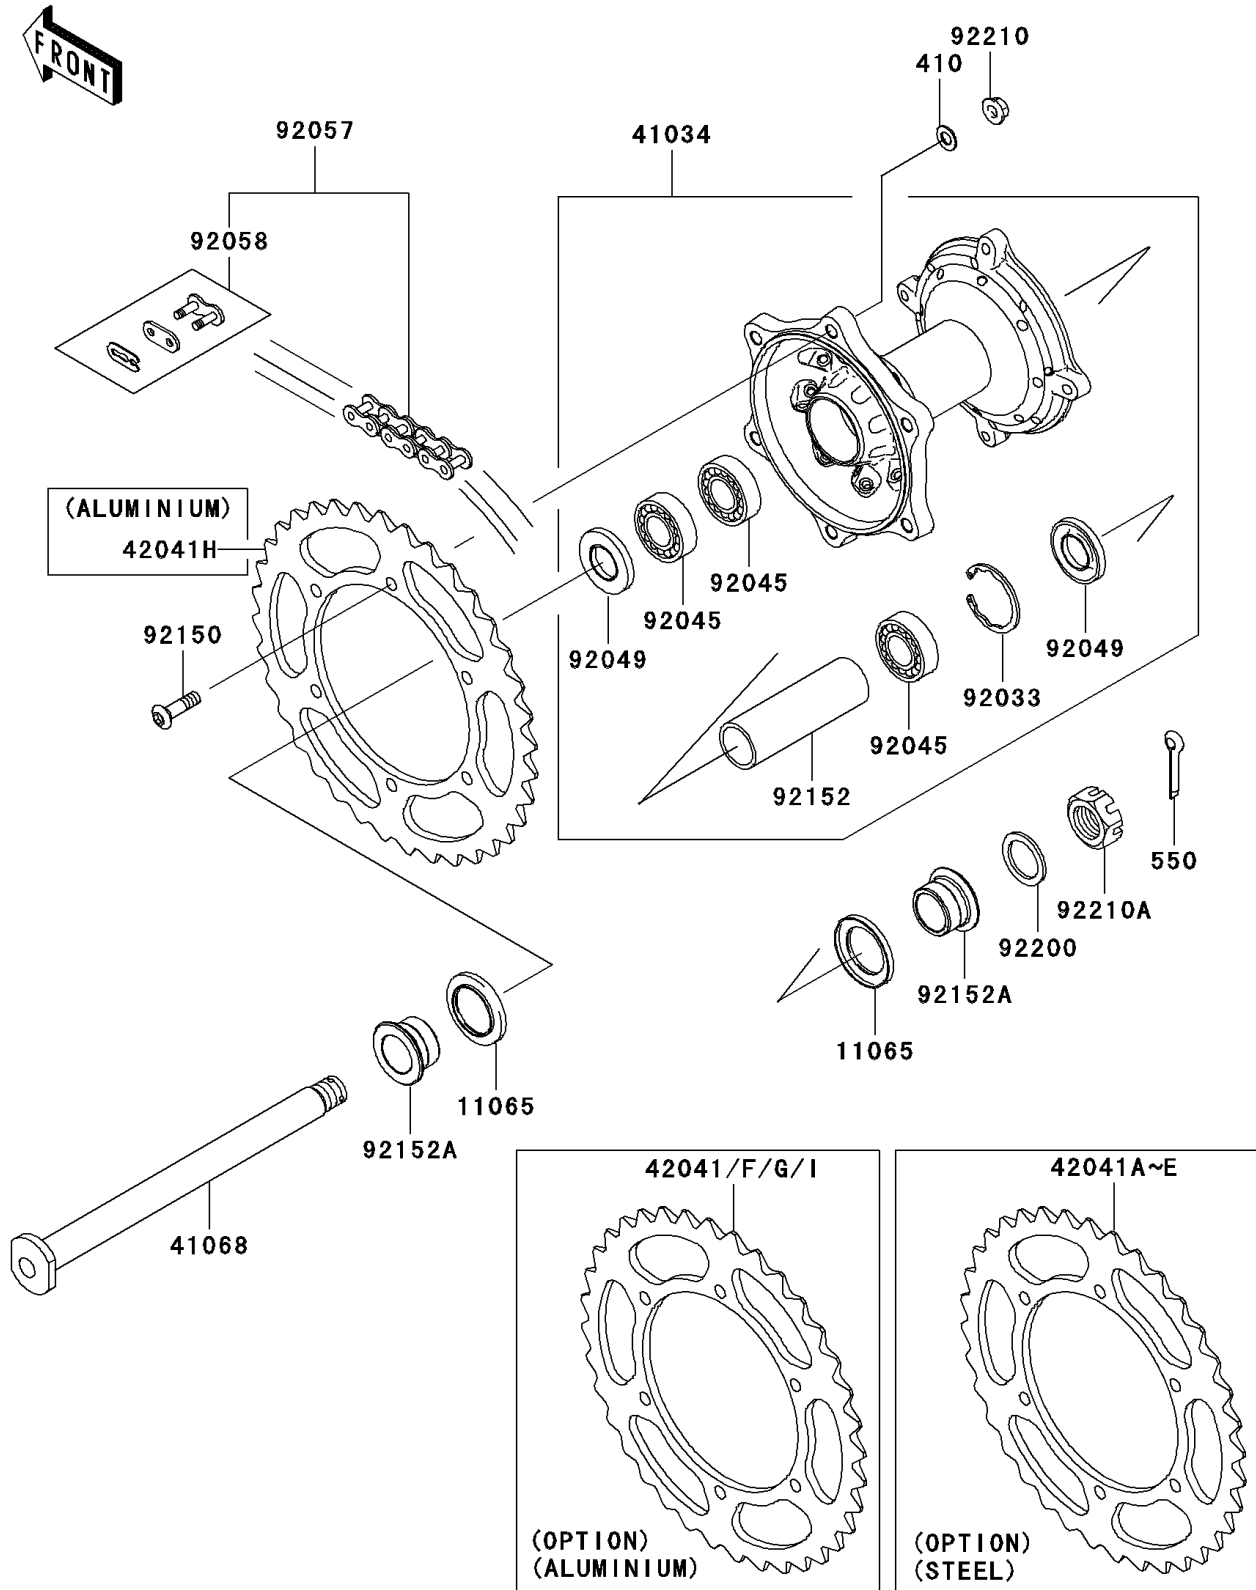

# 2006 KX450F PARTS DIAGRAM

Rear Hub

F2240

## 2006 KX450F PARTS LIST

### Rear Hub

ITEM NAME	PART NUMBER	QUANTITY
WASHER-PLAIN-SMALL,8MM (Ref # 410)	410B0800	6
PIN-COTTER,3.0X35 (Ref # 550)	550D3035	1
CAP,AXLE (Ref # 11065)	11065-1253	2
DRUM-ASSY,REAR BRAKE (Ref # 41034)	41034-0004	1
AXLE,RR (Ref # 41068)	41068-1466	1
SPROCKET-HUB,52T,AL (Ref # 42041)	42041-0001	1
SPROCKET-HUB,48T (Ref # 42041A)	42041-1383	1
SPROCKET-HUB,49T (Ref # 42041B)	42041-1384	1
SPROCKET-HUB,50T (Ref # 42041C)	42041-1408	1
SPROCKET-HUB,51T (Ref # 42041D)	42041-1428	1
SPROCKET-HUB,52T (Ref # 42041E)	42041-1429	1
SPROCKET-HUB,48T,AL (Ref # 42041F)	42041-1448	1
SPROCKET-HUB,49T,AL (Ref # 42041G)	42041-1449	1
SPROCKET-HUB,50T,AL (Ref # 42041H)	42041-1450	1
SPROCKET-HUB,51T,AL (Ref # 42041I)	42041-1451	1
RING-SNAP,42MM (Ref # 92033)	92033-1041	1
BEARING-BALL,69052RS (Ref # 92045)	92045-1446	3
SEAL-OIL (Ref # 92049)	92049-1614	2
CHAIN,DRIVE,DID520DMA2SDHX114L (Ref # 92057)	92057-1541	1
JOINT-CHAIN,DRIVE (Ref # 92058)	92058-1074	1
BOLT,SOCKET,8X28 (Ref # 92150)	92150-1978	6
COLLAR,REAR BRAKE DRUM,L=106.5 (Ref # 92152)	92152-1427	1
COLLAR,RR AXLE,L=17 (Ref # 92152A)	92152-1473	2
WASHER,22.5X35X2.3 (Ref # 92200)	92200-1623	1
NUT,FLANGED,LOCK,8MM (Ref # 92210)	92210-0159	6
NUT,CASTLE,22MM (Ref # 92210A)	92210-1411	1