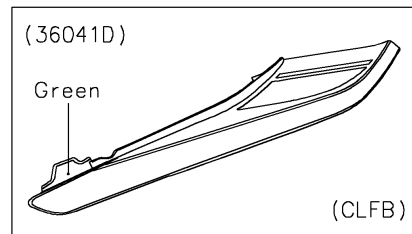

2019 Z900RS ABS PARTS DIAGRAM

Seat Cover

F2612

WD

WOD

WD

2019 Z900RS ABS PARTS LIST

Seat Cover

ITEM NAME	PART NUMBER	QUANTITY
COVER-TAIL,M.S.BLACK (Ref # 36041A)	36041-0049-660	1
DAMPER (Ref # 92075)	92075-161	2
COLLAR,5.6X8X5.45 (Ref # 92152)	92152-2537	4
BOLT,SOCKET,5X16 (Ref # 92154)	92154-1701	4
DAMPER,20X40X15 (Ref # 92161)	92161-1608	2
DAMPER,10X20X6 (Ref # 92161A)	92161-2168	1
WASHER,8.2X15X1 (Ref # 92200)	92200-0742	4