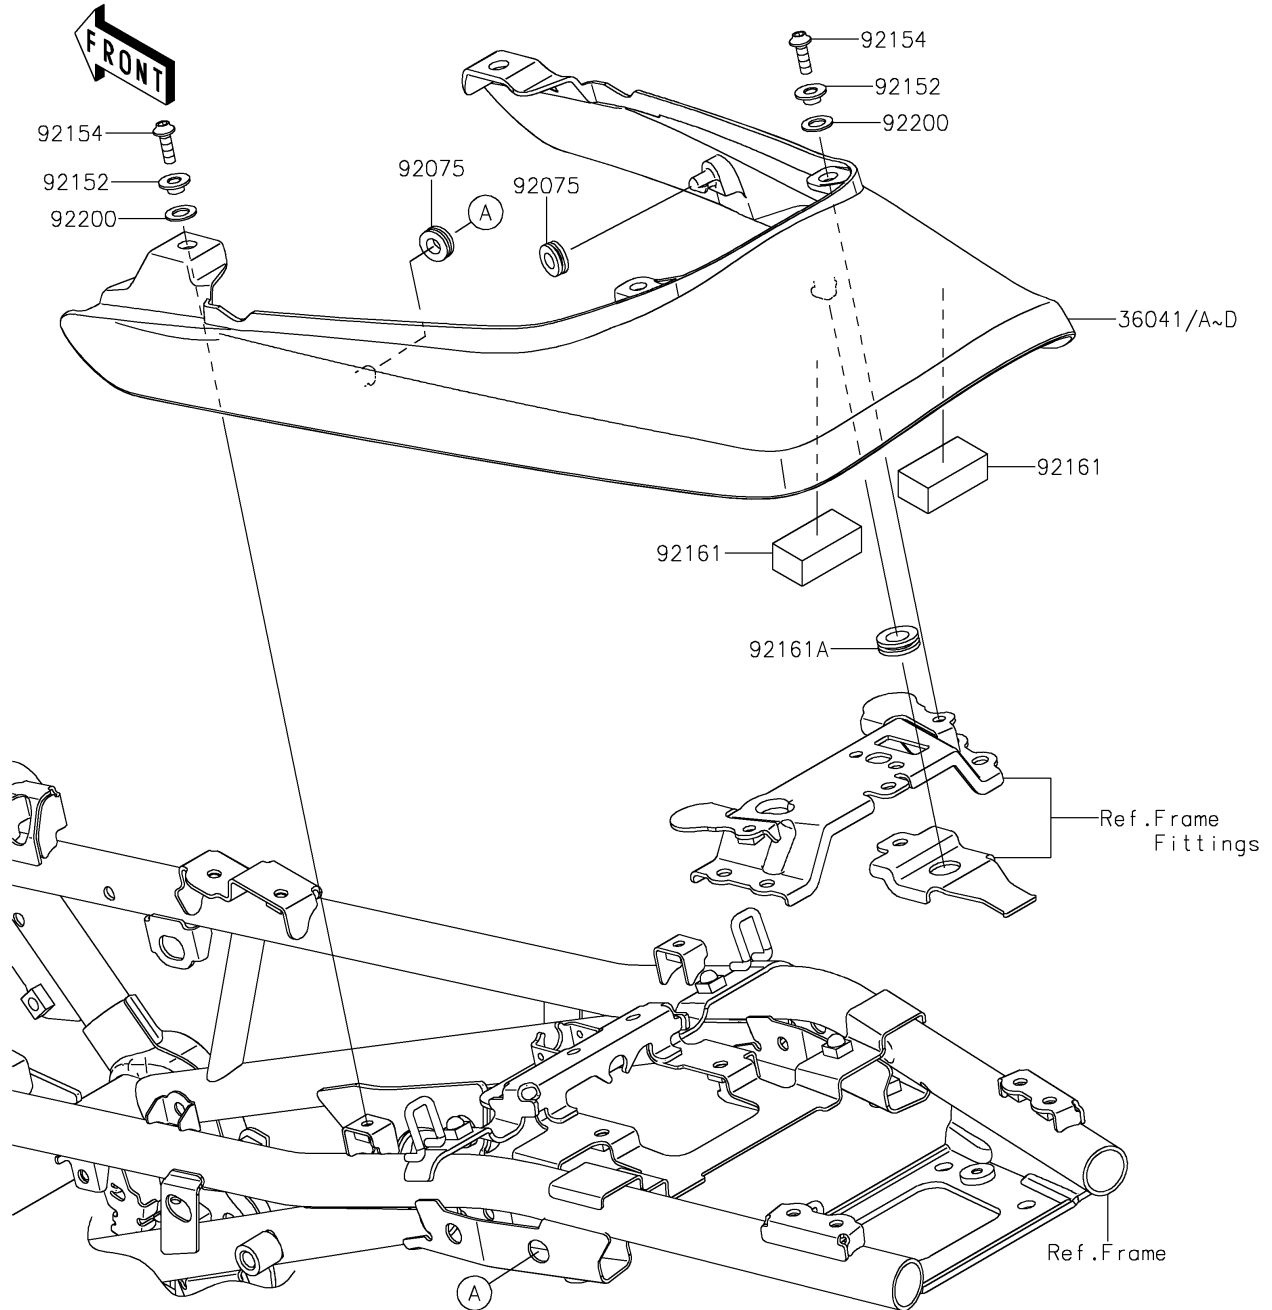

2019 Z900RS ABS PARTS DIAGRAM

Seat Cover

F2612

WD

WOD

WD

2019 Z900RS ABS PARTS LIST

Seat Cover

ITEM NAME	PART NUMBER	QUANTITY
COVER-TAIL,M.S.BLACK (Ref # 36041A)	36041-0049-660	1
DAMPER (Ref # 92075)	92075-161	2
COLLAR,5.6X8X5.45 (Ref # 92152)	92152-2537	4
BOLT,SOCKET,5X16 (Ref # 92154)	92154-1701	4
DAMPER,20X40X15 (Ref # 92161)	92161-1608	2
DAMPER,10X20X6 (Ref # 92161A)	92161-2168	1
WASHER,8.2X15X1 (Ref # 92200)	92200-0742	4