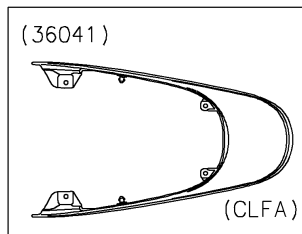

2019 Z900RS ABS PARTS DIAGRAM

Seat Cover

F2612

WD

WOD

WD

2019 Z900RS ABS PARTS LIST

Seat Cover

ITEM NAME	PART NUMBER	QUANTITY
COVER-TAIL,M.S.BLACK (Ref # 36041A)	36041-0049-660	1
DAMPER (Ref # 92075)	92075-161	2
COLLAR,5.6X8X5.45 (Ref # 92152)	92152-2537	4
BOLT,SOCKET,5X16 (Ref # 92154)	92154-1701	4
DAMPER,20X40X15 (Ref # 92161)	92161-1608	2
DAMPER,10X20X6 (Ref # 92161A)	92161-2168	1
WASHER,8.2X15X1 (Ref # 92200)	92200-0742	4