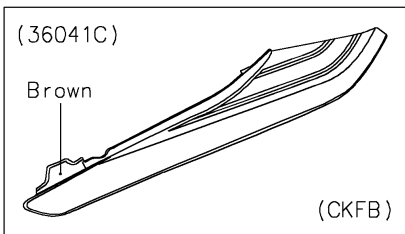

2019 Z900RS ABS PARTS DIAGRAM

Seat Cover

F2612

WD

WOD

WD

2019 Z900RS ABS PARTS LIST

Seat Cover

ITEM NAME	PART NUMBER	QUANTITY
COVER-TAIL,M.S.BLACK (Ref # 36041A)	36041-0049-660	1
DAMPER (Ref # 92075)	92075-161	2
COLLAR,5.6X8X5.45 (Ref # 92152)	92152-2537	4
BOLT,SOCKET,5X16 (Ref # 92154)	92154-1701	4
DAMPER,20X40X15 (Ref # 92161)	92161-1608	2
DAMPER,10X20X6 (Ref # 92161A)	92161-2168	1
WASHER,8.2X15X1 (Ref # 92200)	92200-0742	4