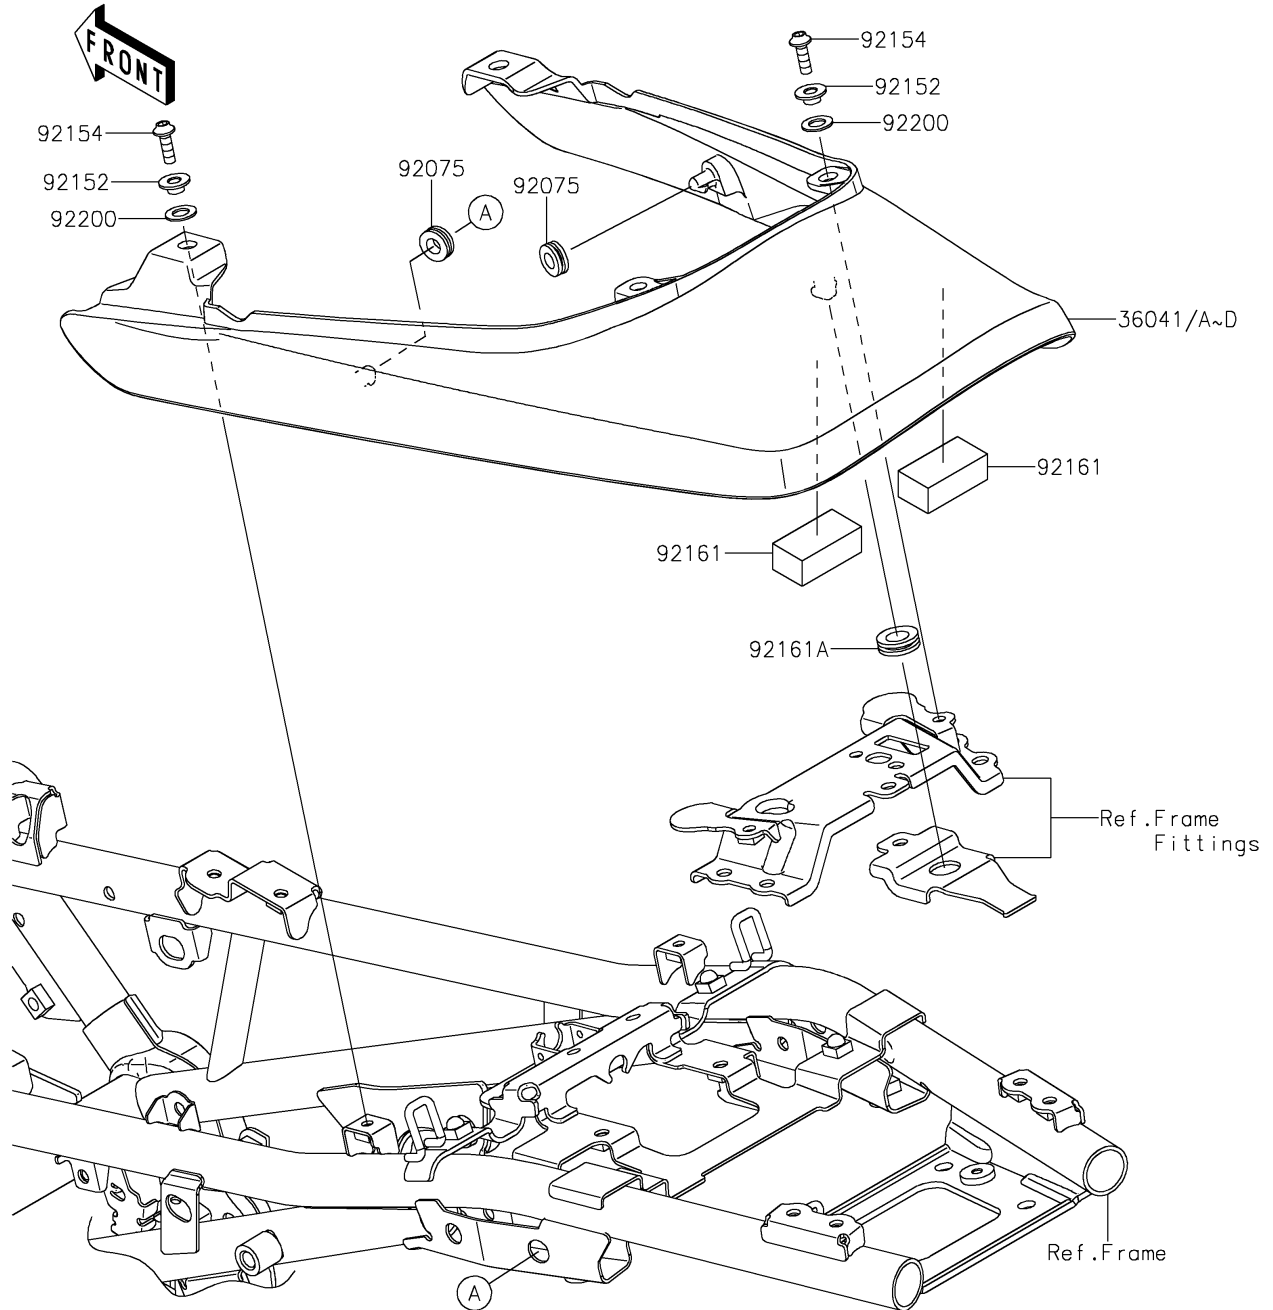

2019 Z900RS ABS PARTS DIAGRAM

Seat Cover

F2612

WD

WOD

WD

2019 Z900RS ABS PARTS LIST

Seat Cover

ITEM NAME	PART NUMBER	QUANTITY
COVER-TAIL,M.M.C.KHAKI (Ref # 36041B)	36041-0049-J01	1
DAMPER (Ref # 92075)	92075-161	2
COLLAR,5.6X8X5.45 (Ref # 92152)	92152-2537	4
BOLT,SOCKET,5X16 (Ref # 92154)	92154-1701	4
DAMPER,20X40X15 (Ref # 92161)	92161-1608	2
DAMPER,10X20X6 (Ref # 92161A)	92161-2168	1
WASHER,8.2X15X1 (Ref # 92200)	92200-0742	4