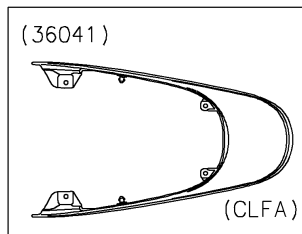

2019 Z900RS ABS PARTS DIAGRAM

Seat Cover

F2612

WD

WOD

WD

2019 Z900RS ABS PARTS LIST

Seat Cover

ITEM NAME	PART NUMBER	QUANTITY
COVER-TAIL,M.M.C.KHAKI (Ref # 36041B)	36041-0049-J01	1
DAMPER (Ref # 92075)	92075-161	2
COLLAR,5.6X8X5.45 (Ref # 92152)	92152-2537	4
BOLT,SOCKET,5X16 (Ref # 92154)	92154-1701	4
DAMPER,20X40X15 (Ref # 92161)	92161-1608	2
DAMPER,10X20X6 (Ref # 92161A)	92161-2168	1
WASHER,8.2X15X1 (Ref # 92200)	92200-0742	4