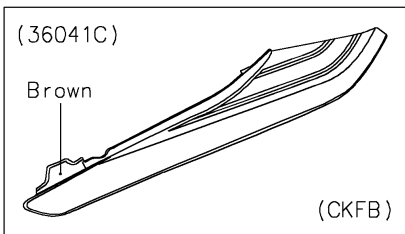

2019 Z900RS ABS PARTS DIAGRAM

Seat Cover

F2612

WD

WOD

WD

2019 Z900RS ABS PARTS LIST

Seat Cover

ITEM NAME	PART NUMBER	QUANTITY
COVER-TAIL,M.M.C.KHAKI (Ref # 36041B)	36041-0049-J01	1
DAMPER (Ref # 92075)	92075-161	2
COLLAR,5.6X8X5.45 (Ref # 92152)	92152-2537	4
BOLT,SOCKET,5X16 (Ref # 92154)	92154-1701	4
DAMPER,20X40X15 (Ref # 92161)	92161-1608	2
DAMPER,10X20X6 (Ref # 92161A)	92161-2168	1
WASHER,8.2X15X1 (Ref # 92200)	92200-0742	4