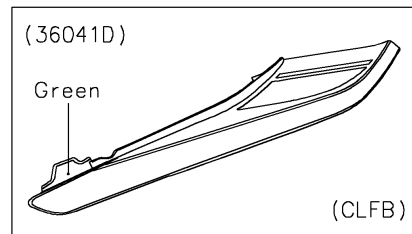

2019 Z900RS ABS PARTS DIAGRAM

Seat Cover

F2612

WD

WOD

WD

2019 Z900RS ABS PARTS LIST

Seat Cover

ITEM NAME	PART NUMBER	QUANTITY
COVER-TAIL,M.M.C.KHAKI (Ref # 36041B)	36041-0049-J01	1
DAMPER (Ref # 92075)	92075-161	2
COLLAR,5.6X8X5.45 (Ref # 92152)	92152-2537	4
BOLT,SOCKET,5X16 (Ref # 92154)	92154-1701	4
DAMPER,20X40X15 (Ref # 92161)	92161-1608	2
DAMPER,10X20X6 (Ref # 92161A)	92161-2168	1
WASHER,8.2X15X1 (Ref # 92200)	92200-0742	4