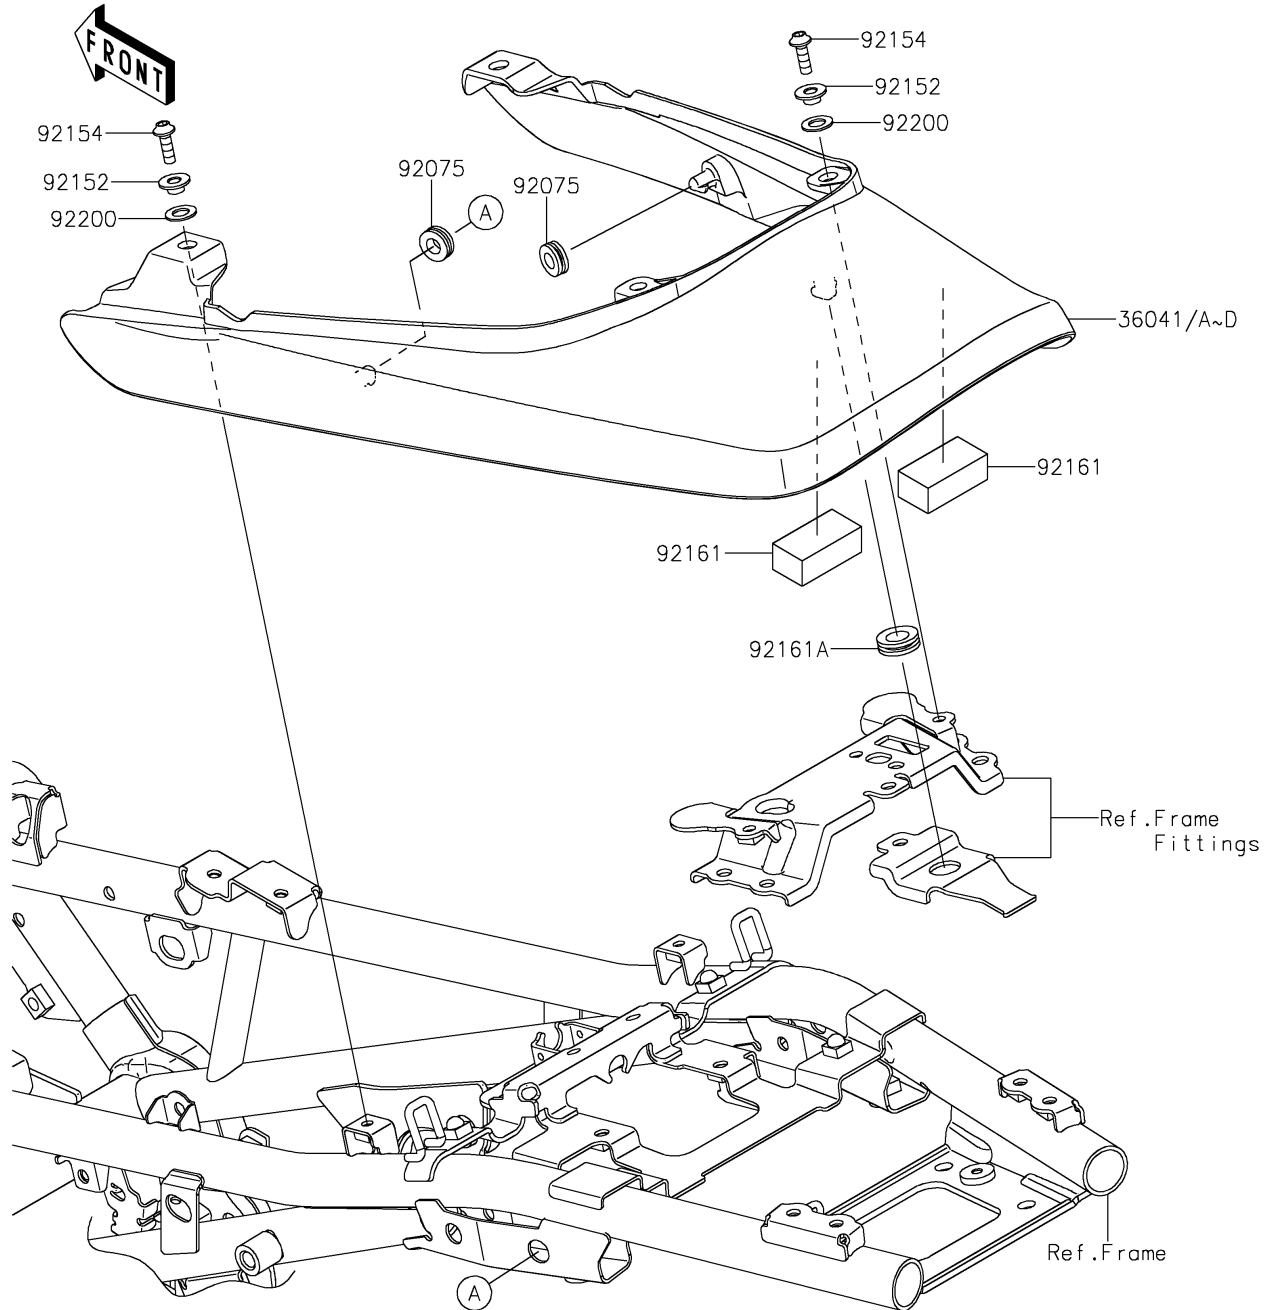

2019 Z900RS ABS PARTS DIAGRAM

Seat Cover

F2612

WD

WOD

WD

2019 Z900RS ABS PARTS LIST

Seat Cover

ITEM NAME	PART NUMBER	QUANTITY
COVER-TAIL,M.M.C.KHAKI (Ref # 36041B)	36041-0049-J01	1
DAMPER (Ref # 92075)	92075-161	2
COLLAR,5.6X8X5.45 (Ref # 92152)	92152-2537	4
BOLT,SOCKET,5X16 (Ref # 92154)	92154-1701	4
DAMPER,20X40X15 (Ref # 92161)	92161-1608	2
DAMPER,10X20X6 (Ref # 92161A)	92161-2168	1
WASHER,8.2X15X1 (Ref # 92200)	92200-0742	4