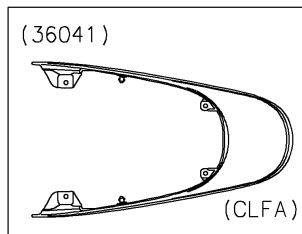

2019 Z900RS ABS PARTS DIAGRAM

Seat Cover

F2612

WD

WOD

WD

2019 Z900RS ABS PARTS LIST

Seat Cover

ITEM NAME	PART NUMBER	QUANTITY
COVER-TAIL,M.M.C.KHAKI (Ref # 36041B)	36041-0049-J01	1
COVER-TAIL,C.BROWN (Ref # 36041C)	36041-5321-60X	1
DAMPER (Ref # 92075)	92075-161	2
COLLAR,5.6X8X5.45 (Ref # 92152)	92152-2537	4
BOLT,SOCKET,5X16 (Ref # 92154)	92154-1701	4
DAMPER,20X40X15 (Ref # 92161)	92161-1608	2
DAMPER,10X20X6 (Ref # 92161A)	92161-2168	1
WASHER,8.2X15X1 (Ref # 92200)	92200-0742	4