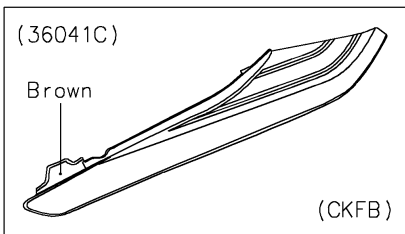

2019 Z900RS ABS PARTS DIAGRAM

Seat Cover

F2612

WD

WOD

WD

2019 Z900RS ABS PARTS LIST

Seat Cover

ITEM NAME	PART NUMBER	QUANTITY
COVER-TAIL,M.M.C.KHAKI (Ref # 36041B)	36041-0049-J01	1
COVER-TAIL,C.BROWN (Ref # 36041C)	36041-5321-60X	1
DAMPER (Ref # 92075)	92075-161	2
COLLAR,5.6X8X5.45 (Ref # 92152)	92152-2537	4
BOLT,SOCKET,5X16 (Ref # 92154)	92154-1701	4
DAMPER,20X40X15 (Ref # 92161)	92161-1608	2
DAMPER,10X20X6 (Ref # 92161A)	92161-2168	1
WASHER,8.2X15X1 (Ref # 92200)	92200-0742	4