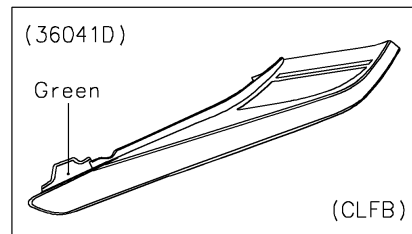

2019 Z900RS ABS PARTS DIAGRAM

Seat Cover

F2612

WD

WOD

WD

2019 Z900RS ABS PARTS LIST

Seat Cover

ITEM NAME	PART NUMBER	QUANTITY
COVER-TAIL,M.M.C.KHAKI (Ref # 36041B)	36041-0049-J01	1
COVER-TAIL,C.BROWN (Ref # 36041C)	36041-5321-60X	1
DAMPER (Ref # 92075)	92075-161	2
COLLAR,5.6X8X5.45 (Ref # 92152)	92152-2537	4
BOLT,SOCKET,5X16 (Ref # 92154)	92154-1701	4
DAMPER,20X40X15 (Ref # 92161)	92161-1608	2
DAMPER,10X20X6 (Ref # 92161A)	92161-2168	1
WASHER,8.2X15X1 (Ref # 92200)	92200-0742	4