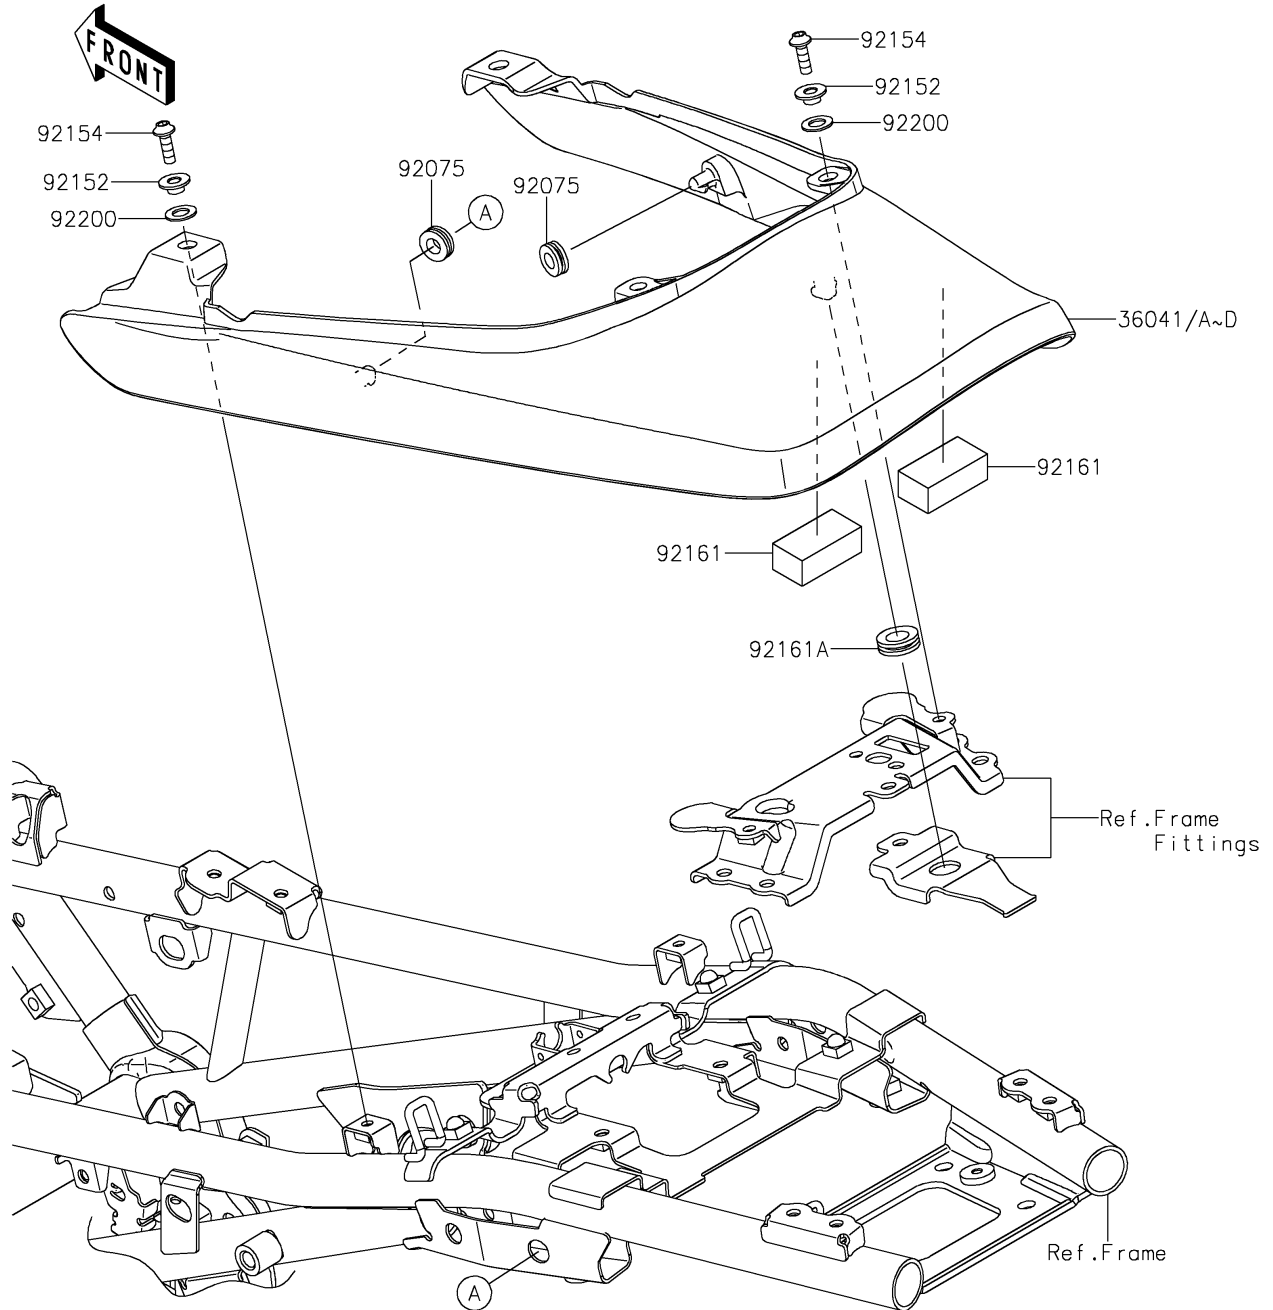

2019 Z900RS ABS PARTS DIAGRAM

Seat Cover

F2612

WD

WOD

WD

2019 Z900RS ABS PARTS LIST

Seat Cover

ITEM NAME	PART NUMBER	QUANTITY
COVER-TAIL,M.M.C.KHAKI (Ref # 36041B)	36041-0049-J01	1
COVER-TAIL,C.BROWN (Ref # 36041C)	36041-5321-60X	1
DAMPER (Ref # 92075)	92075-161	2
COLLAR,5.6X8X5.45 (Ref # 92152)	92152-2537	4
BOLT,SOCKET,5X16 (Ref # 92154)	92154-1701	4
DAMPER,20X40X15 (Ref # 92161)	92161-1608	2
DAMPER,10X20X6 (Ref # 92161A)	92161-2168	1
WASHER,8.2X15X1 (Ref # 92200)	92200-0742	4