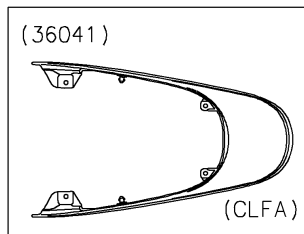

2020 Z900RS ABS PARTS DIAGRAM

Seat Cover

F2612

2020 Z900RS ABS PARTS LIST

Seat Cover

ITEM NAME	PART NUMBER	QUANTITY
COVER-TAIL,C.GREEN (Ref # 36041D)	36041-5493-65G	1
DAMPER (Ref # 92075)	92075-161	2
COLLAR,5.6X8X5.45 (Ref # 92152)	92152-2537	4
BOLT,SOCKET,5X16 (Ref # 92154)	92154-1701	4
DAMPER,20X40X15 (Ref # 92161)	92161-1608	2
DAMPER,10X20X6 (Ref # 92161A)	92161-2168	1
WASHER,8.2X15X1 (Ref # 92200)	92200-0742	4