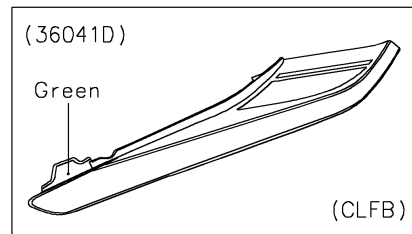

2020 Z900RS ABS PARTS DIAGRAM

Seat Cover

F2612

WD

WOD

WD

2020 Z900RS ABS PARTS LIST

Seat Cover

ITEM NAME	PART NUMBER	QUANTITY
COVER-TAIL,C.GREEN (Ref # 36041D)	36041-5493-65G	1
DAMPER (Ref # 92075)	92075-161	2
COLLAR,5.6X8X5.45 (Ref # 92152)	92152-2537	4
BOLT,SOCKET,5X16 (Ref # 92154)	92154-1701	4
DAMPER,20X40X15 (Ref # 92161)	92161-1608	2
DAMPER,10X20X6 (Ref # 92161A)	92161-2168	1
WASHER,8.2X15X1 (Ref # 92200)	92200-0742	4