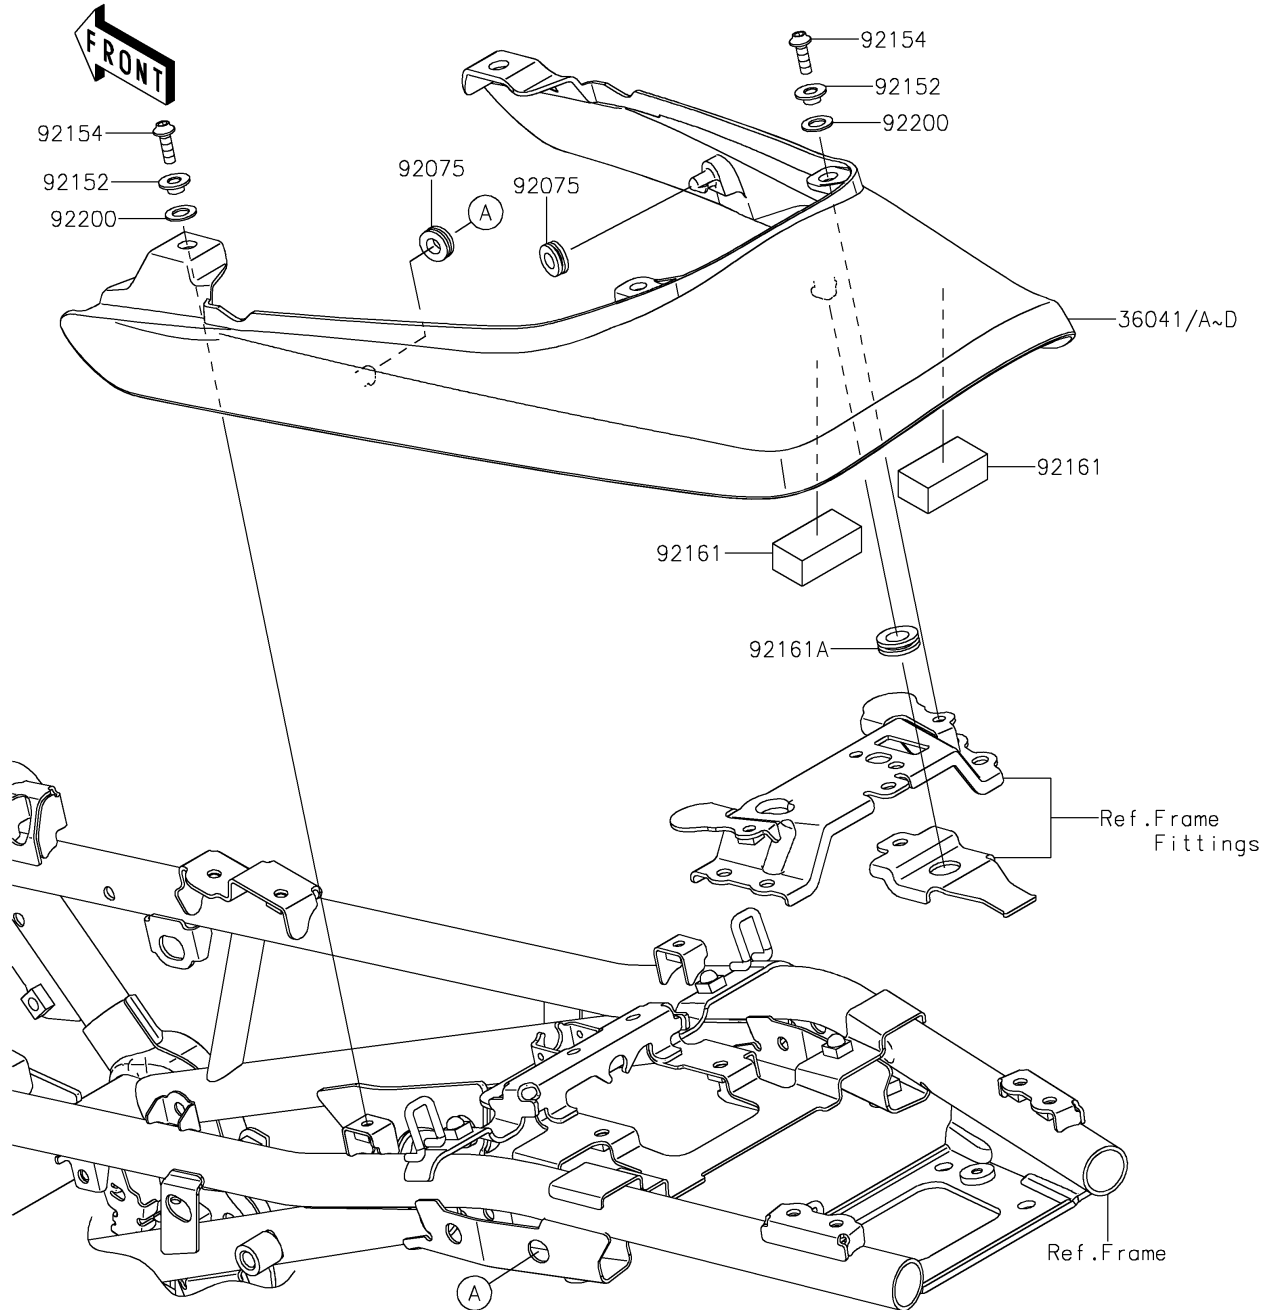

2020 Z900RS ABS PARTS DIAGRAM

Seat Cover

F2612

WD

WOD

WD

2020 Z900RS ABS PARTS LIST

Seat Cover

ITEM NAME	PART NUMBER	QUANTITY
COVER-TAIL,C.GREEN (Ref # 36041D)	36041-5493-65G	1
DAMPER (Ref # 92075)	92075-161	2
COLLAR,5.6X8X5.45 (Ref # 92152)	92152-2537	4
BOLT,SOCKET,5X16 (Ref # 92154)	92154-1701	4
DAMPER,20X40X15 (Ref # 92161)	92161-1608	2
DAMPER,10X20X6 (Ref # 92161A)	92161-2168	1
WASHER,8.2X15X1 (Ref # 92200)	92200-0742	4