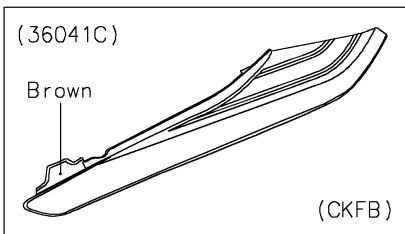

2020 Z900RS ABS PARTS DIAGRAM

Seat Cover

F2612

WD

WOD

WD

2020 Z900RS ABS PARTS LIST

Seat Cover

ITEM NAME	PART NUMBER	QUANTITY
COVER-TAIL,C.GREEN (Ref # 36041D)	36041-5493-65G	1
DAMPER (Ref # 92075)	92075-161	2
COLLAR,5.6X8X5.45 (Ref # 92152)	92152-2537	4
BOLT,SOCKET,5X16 (Ref # 92154)	92154-1701	4
DAMPER,20X40X15 (Ref # 92161)	92161-1608	2
DAMPER,10X20X6 (Ref # 92161A)	92161-2168	1
WASHER,8.2X15X1 (Ref # 92200)	92200-0742	4