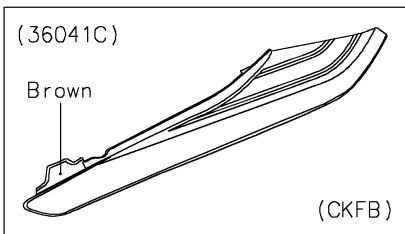

2020 Z900RS ABS PARTS DIAGRAM

Seat Cover

F2612

2020 Z900RS ABS PARTS LIST

Seat Cover

ITEM NAME	PART NUMBER	QUANTITY
COVER-TAIL,C.GREEN (Ref # 36041D)	36041-5493-65G	1
DAMPER (Ref # 92075)	92075-161	2
COLLAR,5.6X8X5.45 (Ref # 92152)	92152-2537	4
BOLT,SOCKET,5X16 (Ref # 92154)	92154-1701	4
DAMPER,20X40X15 (Ref # 92161)	92161-1608	2
DAMPER,10X20X6 (Ref # 92161A)	92161-2168	1
WASHER,8.2X15X1 (Ref # 92200)	92200-0742	4