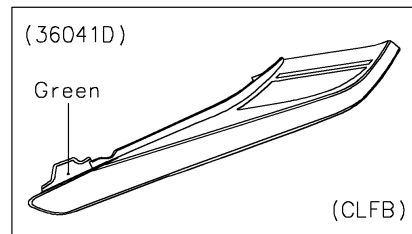

2020 Z900RS ABS PARTS DIAGRAM

Seat Cover

F2612

2020 Z900RS ABS PARTS LIST

Seat Cover

ITEM NAME	PART NUMBER	QUANTITY
COVER-TAIL,C.GREEN (Ref # 36041D)	36041-5493-65G	1
DAMPER (Ref # 92075)	92075-161	2
COLLAR,5.6X8X5.45 (Ref # 92152)	92152-2537	4
BOLT,SOCKET,5X16 (Ref # 92154)	92154-1701	4
DAMPER,20X40X15 (Ref # 92161)	92161-1608	2
DAMPER,10X20X6 (Ref # 92161A)	92161-2168	1
WASHER,8.2X15X1 (Ref # 92200)	92200-0742	4