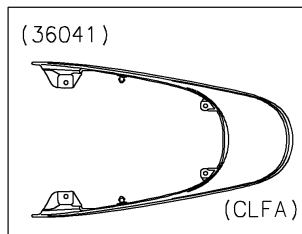

2020 Z900RS ABS PARTS DIAGRAM

Seat Cover

F2612

WD

WOD

WD

2020 Z900RS ABS PARTS LIST

Seat Cover

ITEM NAME	PART NUMBER	QUANTITY
COVER-TAIL,C.GREEN (Ref # 36041D)	36041-5493-65G	1
DAMPER (Ref # 92075)	92075-161	2
COLLAR,5.6X8X5.45 (Ref # 92152)	92152-2537	4
BOLT,SOCKET,5X16 (Ref # 92154)	92154-1701	4
DAMPER,20X40X15 (Ref # 92161)	92161-1608	2
DAMPER,10X20X6 (Ref # 92161A)	92161-2168	1
WASHER,8.2X15X1 (Ref # 92200)	92200-0742	4