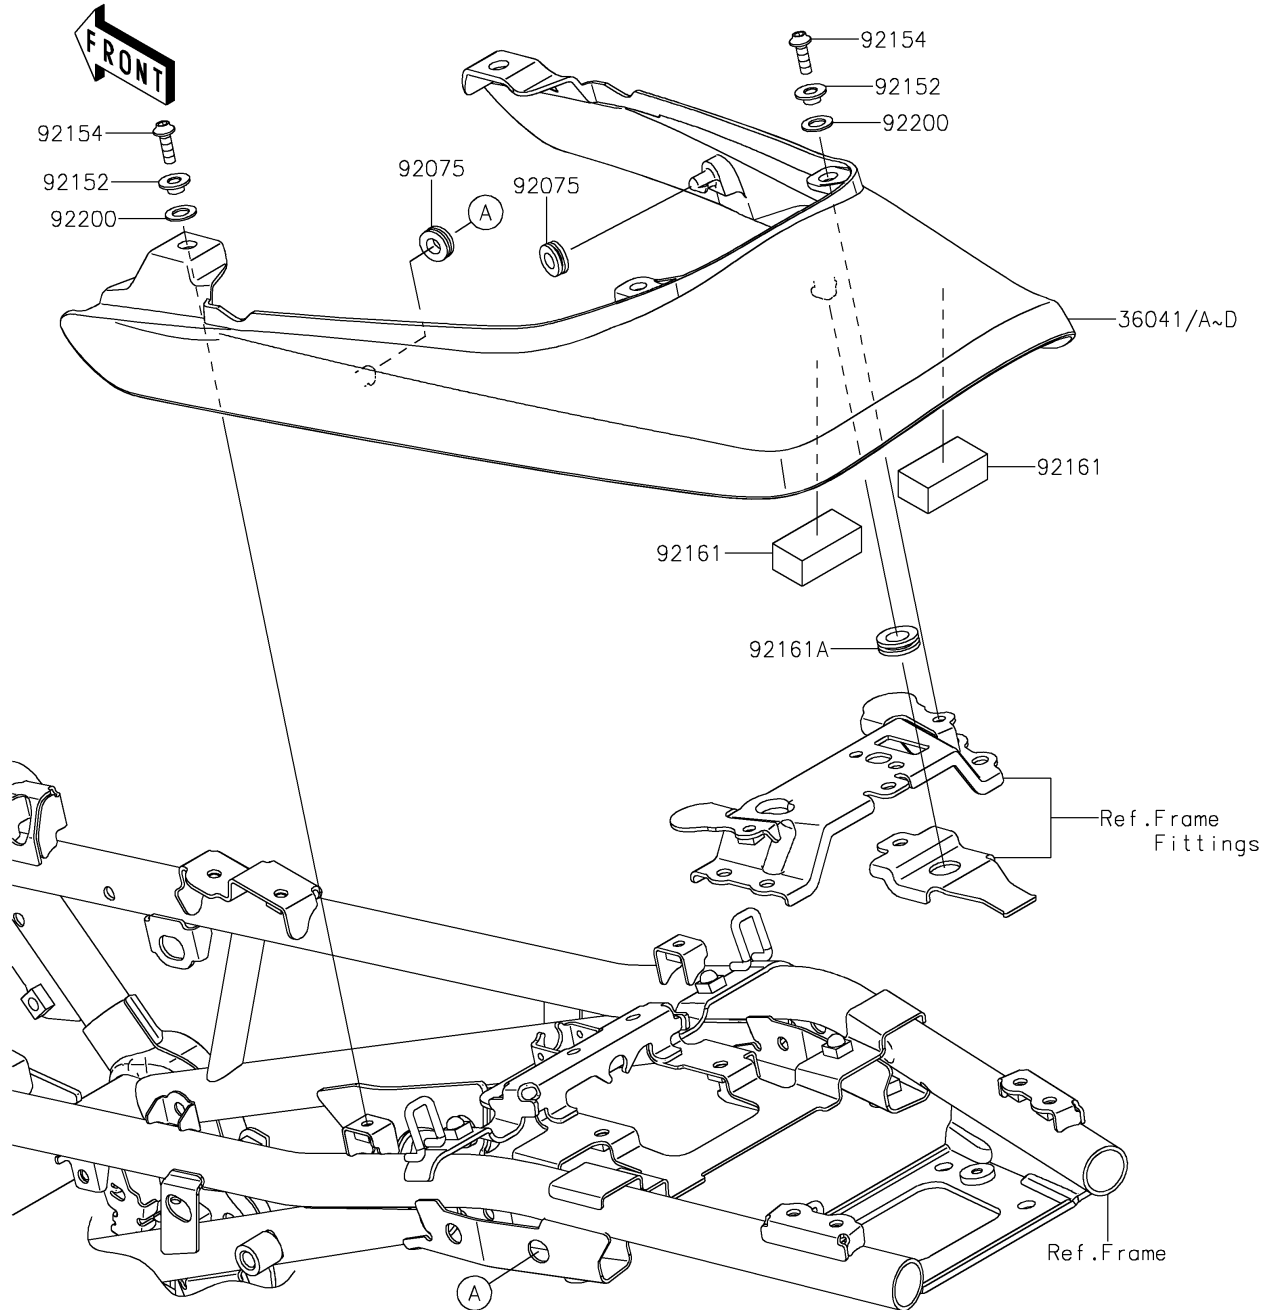

2020 Z900RS ABS PARTS DIAGRAM

Seat Cover

F2612

2020 Z900RS ABS PARTS LIST

Seat Cover

ITEM NAME	PART NUMBER	QUANTITY
COVER-TAIL,C.GREEN (Ref # 36041D)	36041-5493-65G	1
DAMPER (Ref # 92075)	92075-161	2
COLLAR,5.6X8X5.45 (Ref # 92152)	92152-2537	4
BOLT,SOCKET,5X16 (Ref # 92154)	92154-1701	4
DAMPER,20X40X15 (Ref # 92161)	92161-1608	2
DAMPER,10X20X6 (Ref # 92161A)	92161-2168	1
WASHER,8.2X15X1 (Ref # 92200)	92200-0742	4