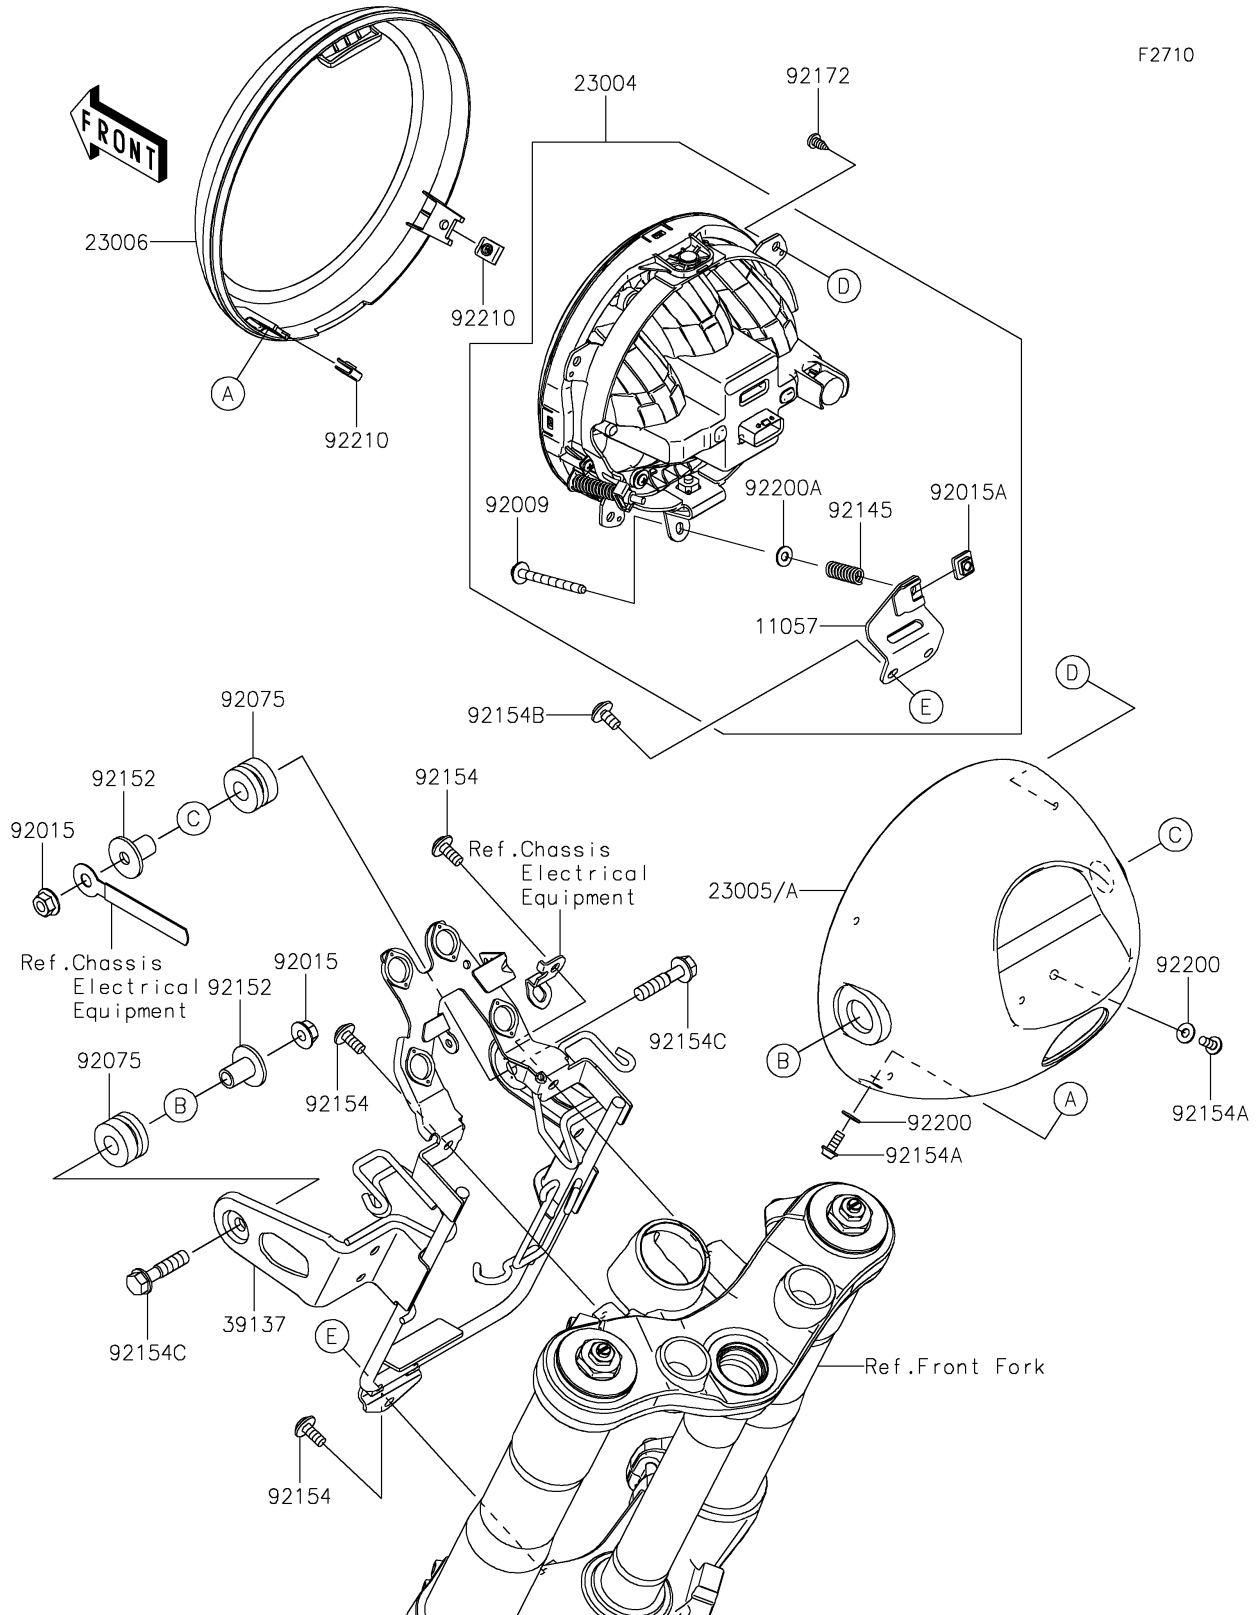

2019 Z900RS ABS PARTS DIAGRAM

Headlight(s)

2019 Z900RS ABS PARTS LIST

Headlight(s)

ITEM NAME	PART NUMBER	QUANTITY
-----------	-------------	----------