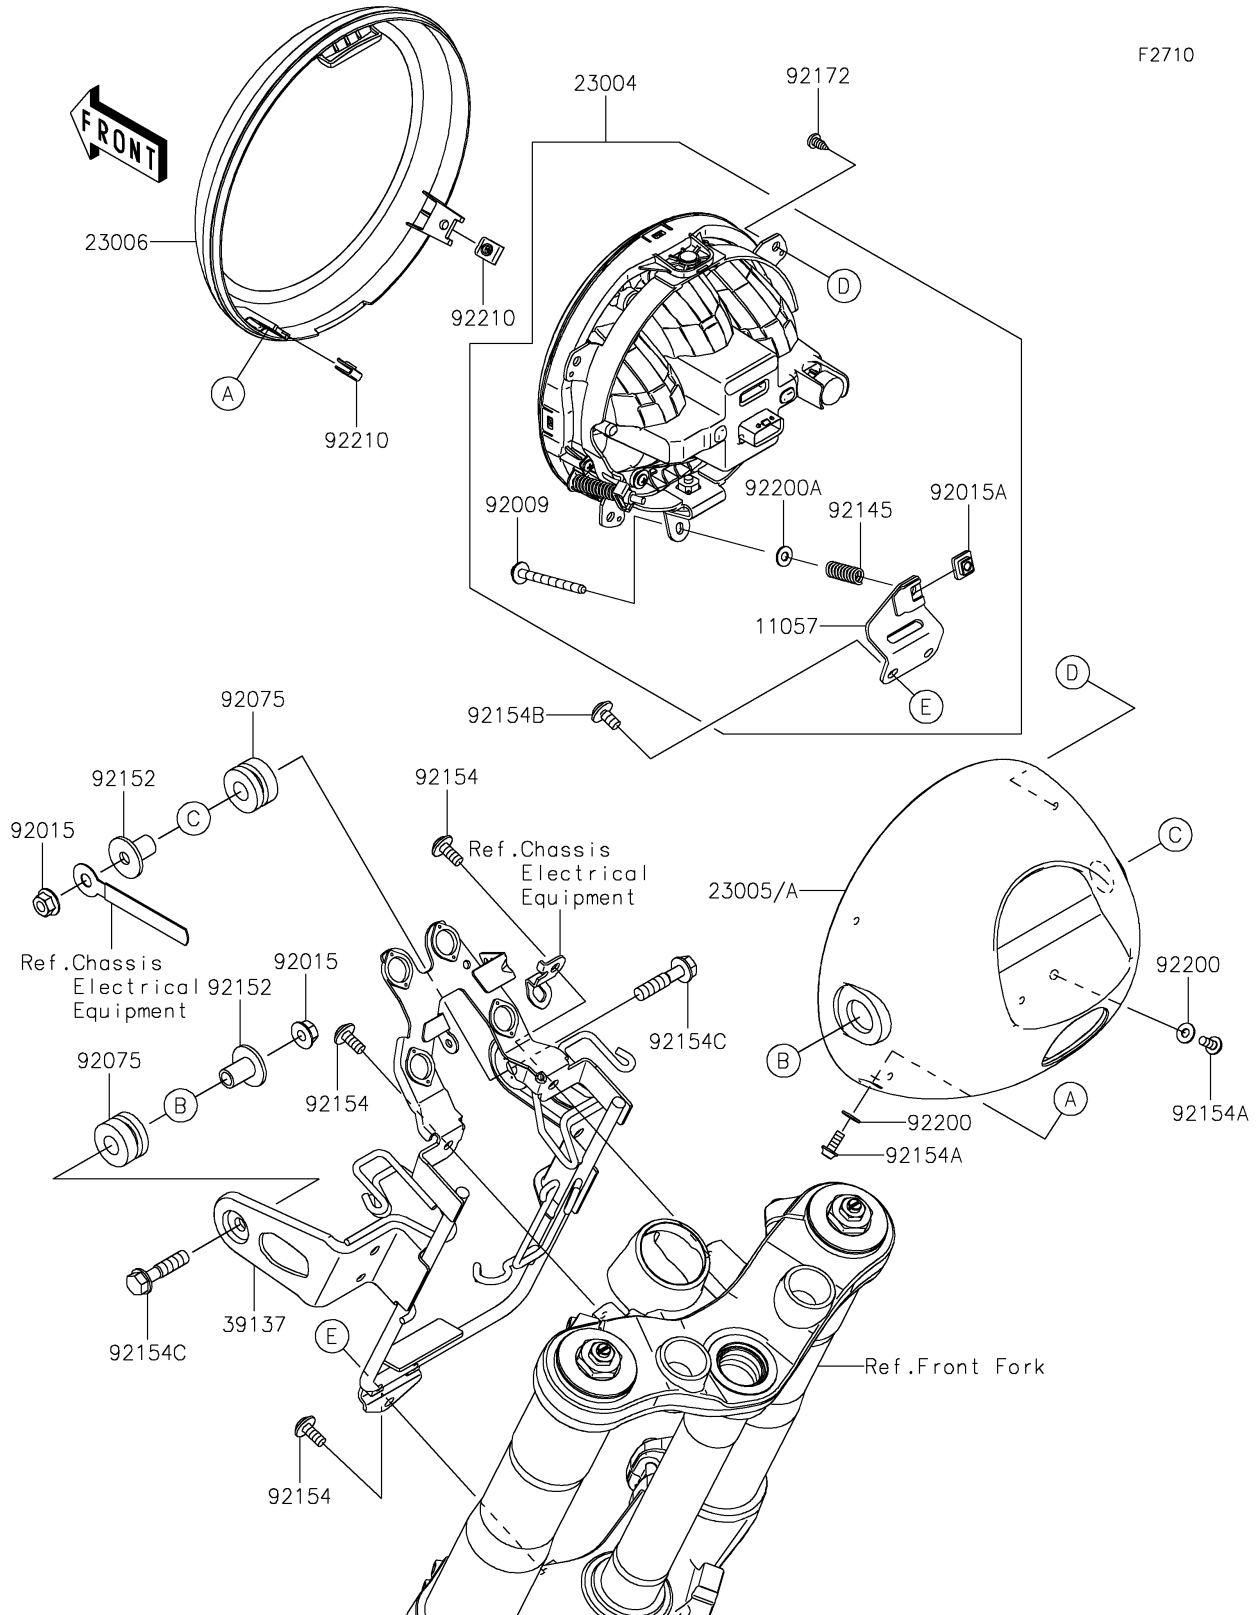

2019 Z900RS ABS PARTS DIAGRAM

Headlight(s)

2019 Z900RS ABS PARTS LIST

Headlight(s)

ITEM NAME	PART NUMBER	QUANTITY
BRACKET (Ref # 11057)	11057-2657	1
LAMP-HEAD,LED (Ref # 23004)	23004-0406	1
BODY-COMP-HEAD LAMP,F.EBONY (Ref # 23005)	23005-0049-45L	1
BODY-COMP-HEAD LAMP,EBONY (Ref # 23005A)	23005-0049-H8	1
RIM-LAMP (Ref # 23006)	23006-0019	1
STAY-COMP,HEAD LAMP (Ref # 39137)	39137-0678	1
SCREW,ADJUST,5X55 (Ref # 92009)	92009-1683	1
NUT,FLANGED,8MM (Ref # 92015)	92015-1014	2
NUT,5MM (Ref # 92015A)	92015-1897	1
DAMPER (Ref # 92075)	92075-1736	2
SPRING (Ref # 92145)	92145-1887	1
COLLAR,8X12X20.3 (Ref # 92152)	92152-2433	2
BOLT,SOCKET,6X14 (Ref # 92154)	92154-0907	3
BOLT,SOCKET,5X12 (Ref # 92154A)	92154-0917	2
BOLT,SOCKET,6X12 (Ref # 92154B)	92154-2706	2
BOLT,FLANGED,8X35 (Ref # 92154C)	92154-2923	2
SCREW,TAPPING,5X12 (Ref # 92172)	92172-0239	4
WASHER,NYLON,5.2X12X1 (Ref # 92200)	92200-2208	2
WASHER (Ref # 92200A)	92200-2282	1
NUT (Ref # 92210)	92210-0571	2