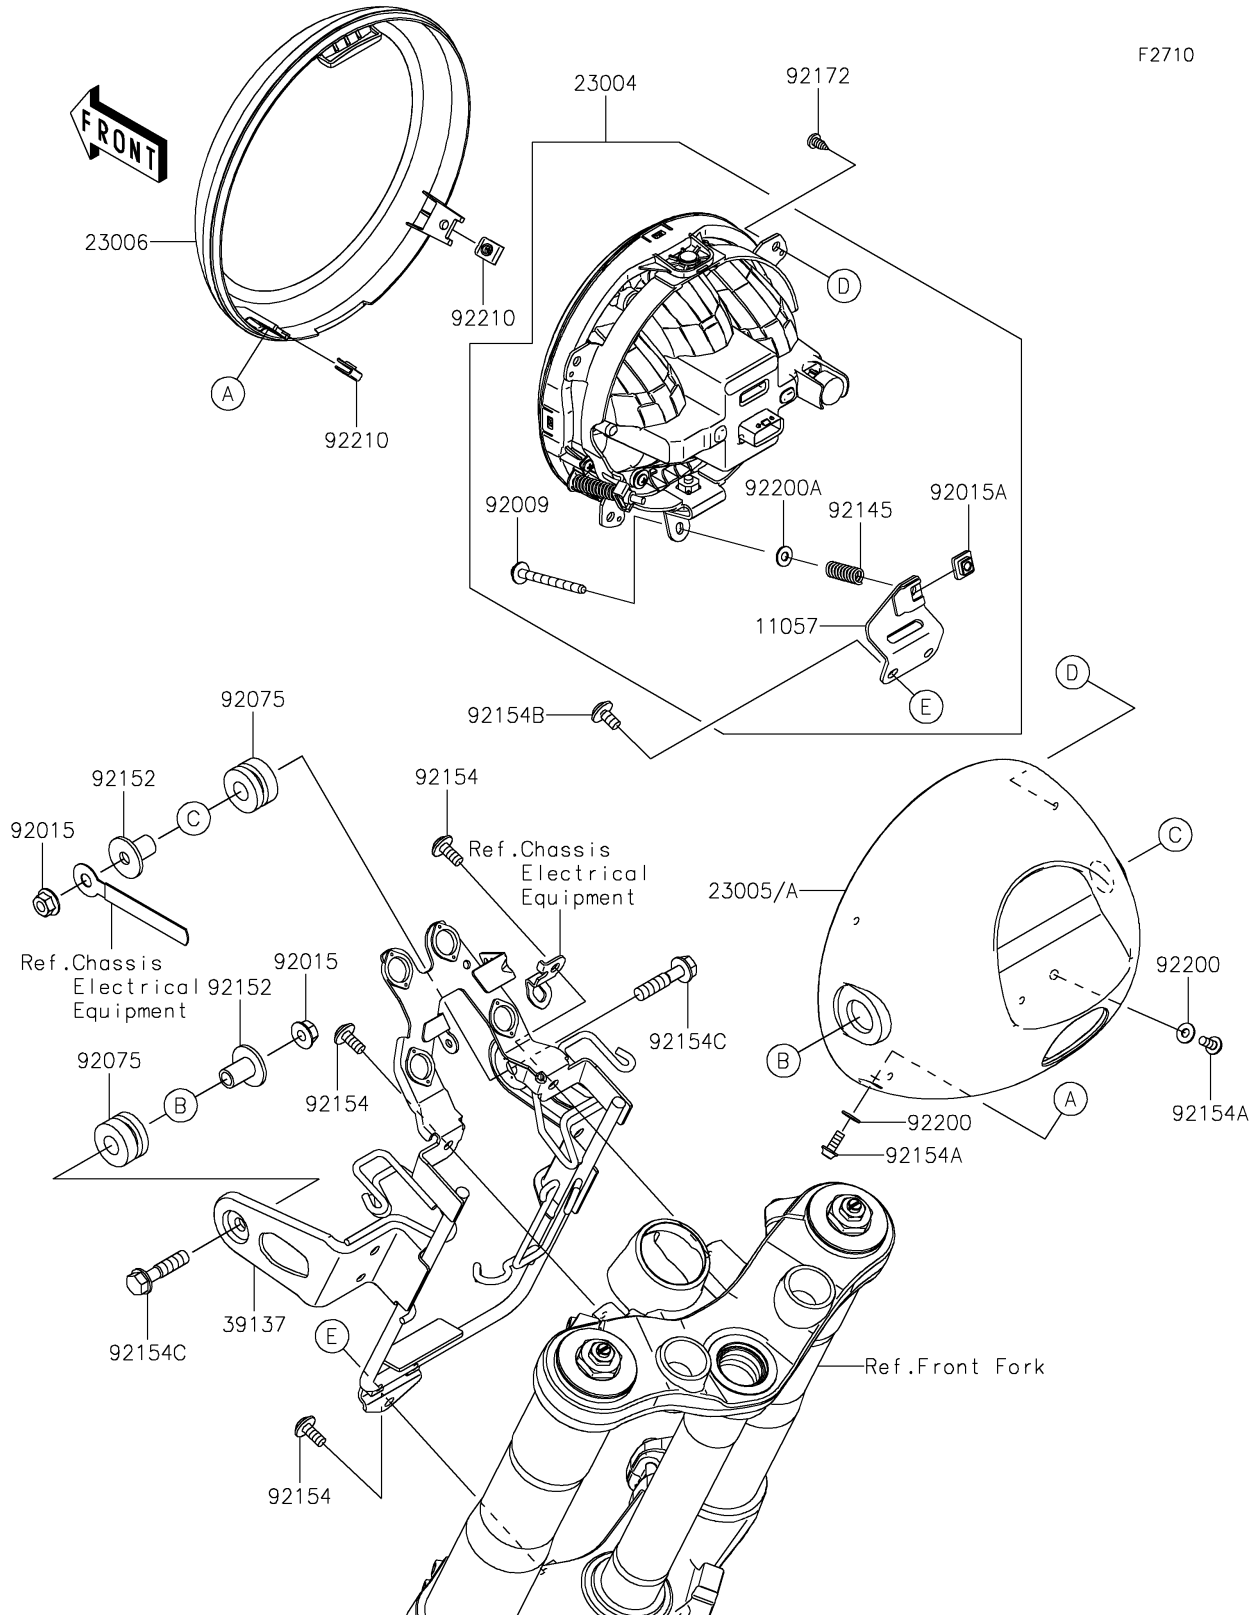

2020 Z900RS ABS PARTS DIAGRAM

Headlight(s)

2020 Z900RS ABS PARTS LIST

Headlight(s)

ITEM NAME	PART NUMBER	QUANTITY
BRACKET (Ref # 11057)	11057-2657	1
LAMP-HEAD,LED (Ref # 23004)	23004-0406	1
BODY-COMP-HEAD LAMP,EBONY (Ref # 23005A)	23005-0049-H8	1
RIM-LAMP (Ref # 23006)	23006-0019	1
STAY-COMP,HEAD LAMP (Ref # 39137)	39137-0678	1
SCREW,ADJUST,5X55 (Ref # 92009)	92009-1683	1
NUT,FLANGED,8MM (Ref # 92015)	92015-1014	2
NUT,5MM (Ref # 92015A)	92015-1897	1
DAMPER (Ref # 92075)	92075-1736	2
SPRING (Ref # 92145)	92145-1887	1
COLLAR,8X12X20.3 (Ref # 92152)	92152-2433	2
BOLT,SOCKET,6X14 (Ref # 92154)	92154-0907	3
BOLT,SOCKET,5X12 (Ref # 92154A)	92154-0917	2
BOLT,SOCKET,6X12 (Ref # 92154B)	92154-2706	2
BOLT,FLANGED,8X35 (Ref # 92154C)	92154-2923	2
SCREW,TAPPING,5X12 (Ref # 92172)	92172-0239	4
WASHER,NYLON,5.2X12X1 (Ref # 92200)	92200-2208	2
WASHER (Ref # 92200A)	92200-2282	1
NUT (Ref # 92210)	92210-0571	2