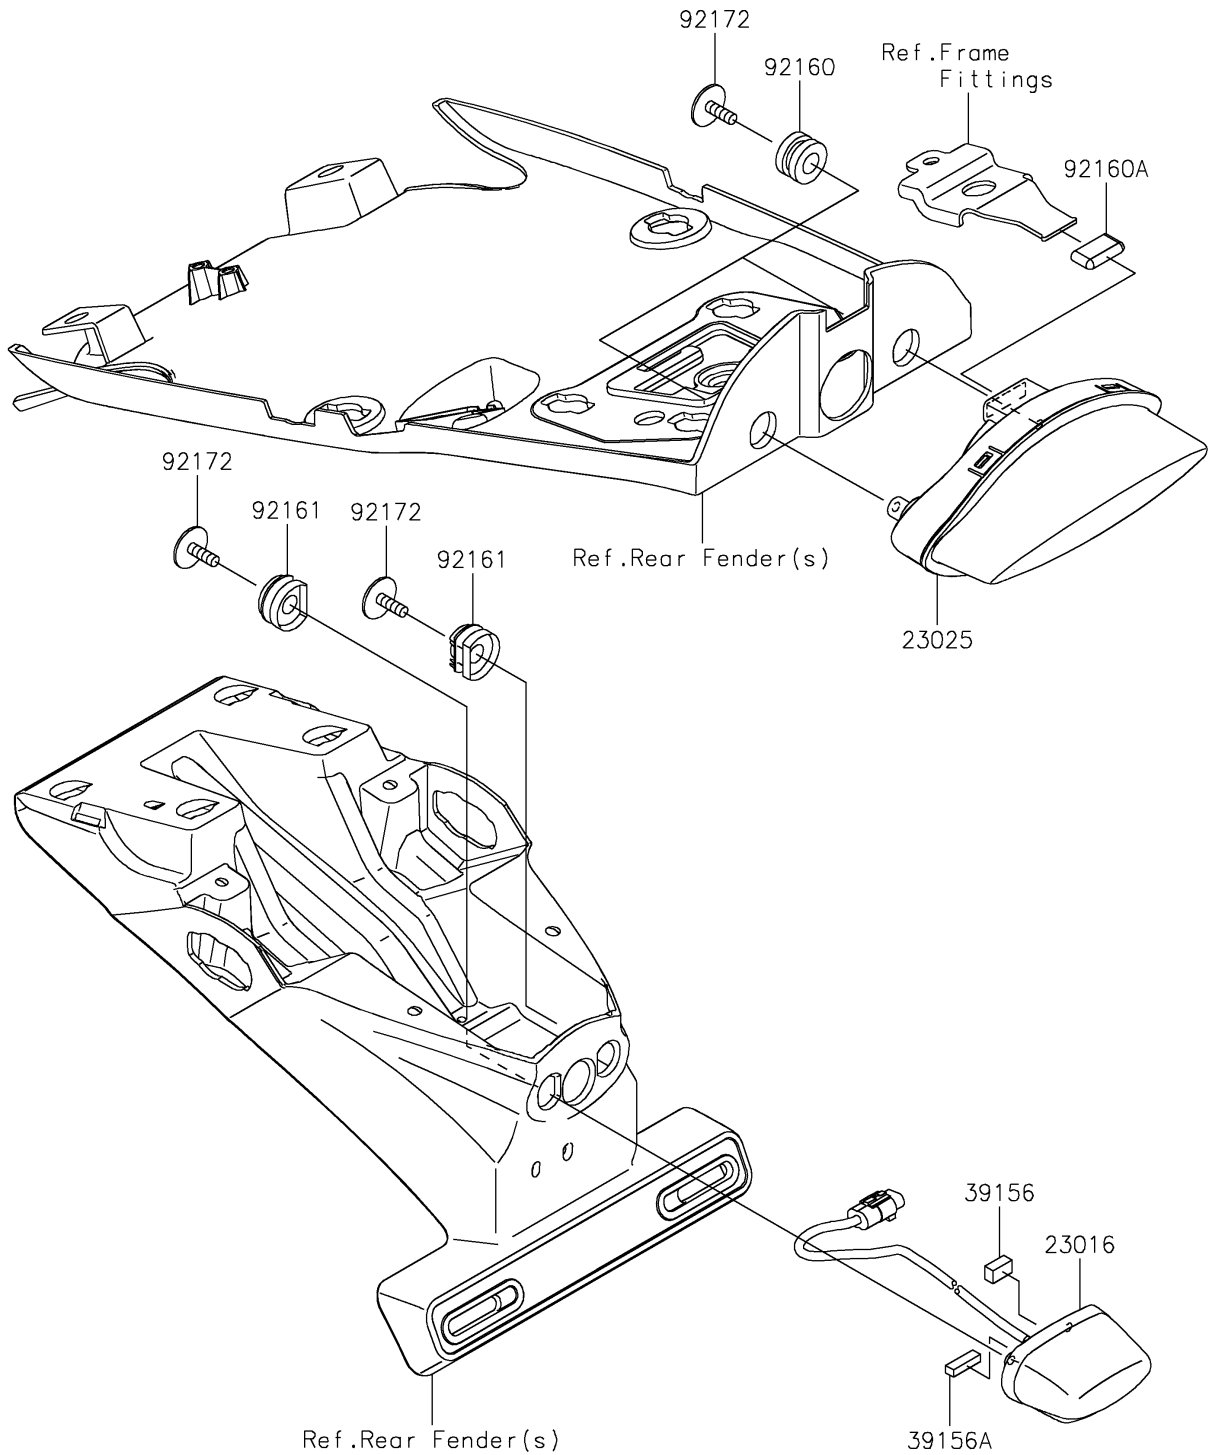

2019 Z900RS ABS PARTS DIAGRAM

Taillight(s)

F2720

2019 Z900RS ABS PARTS LIST

Taillight(s)

ITEM NAME	PART NUMBER	QUANTITY
LAMP-ASSY,LICENSE,LED (Ref # 23016)	23016-0637	1
LAMP-TAIL,LED,CCC (Ref # 23025)	23025-0381	1
PAD,7X12X5 (Ref # 39156)	39156-2292	1
PAD,4X17X5 (Ref # 39156A)	39156-2293	1
DAMPER,10X20X12 (Ref # 92160)	92160-1167	2
DAMPER (Ref # 92160A)	92160-1190	1
DAMPER (Ref # 92161)	92161-2128	2
SCREW,TAPTITE,5X16 (Ref # 92172)	92172-0481	4