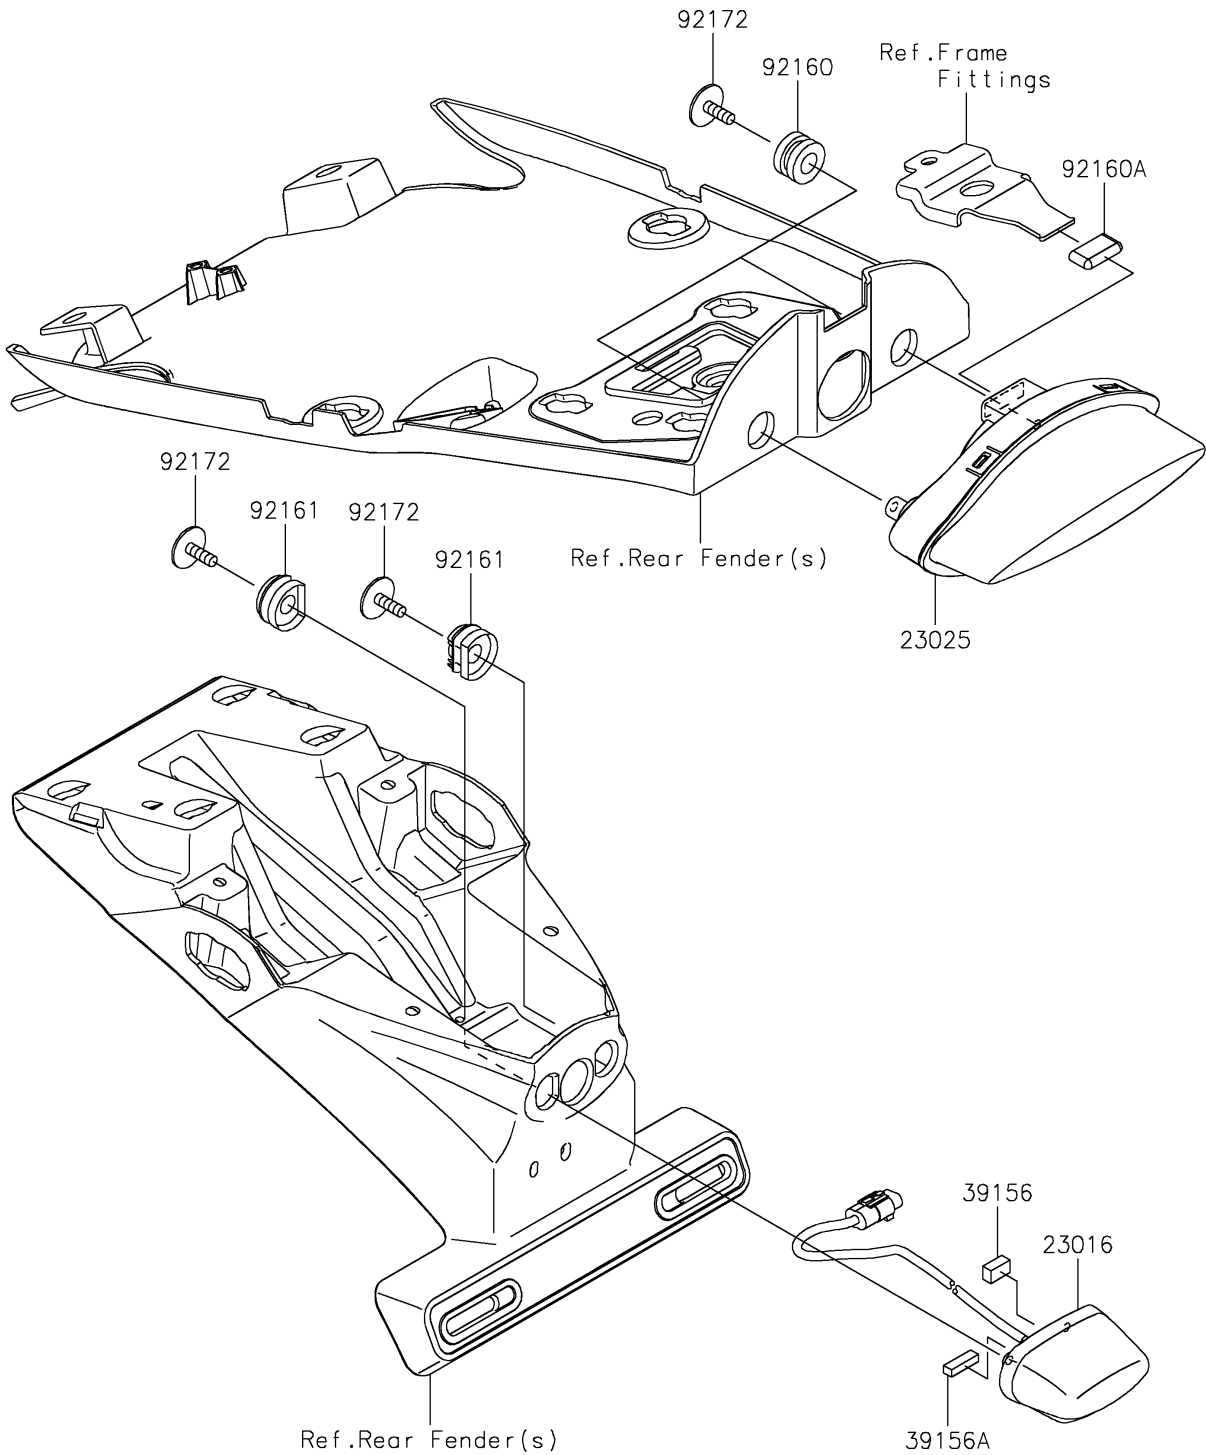

2020 Z900RS ABS PARTS DIAGRAM

Taillight(s)

F2720

2020 Z900RS ABS PARTS LIST

Taillight(s)

ITEM NAME	PART NUMBER	QUANTITY
LAMP-ASSY,LICENSE,LED (Ref # 23016)	23016-0637	1
LAMP-TAIL,LED,CCC (Ref # 23025)	23025-0381	1
PAD,7X12X5 (Ref # 39156)	39156-2292	1
PAD,4X17X5 (Ref # 39156A)	39156-2293	1
DAMPER,10X20X12 (Ref # 92160)	92160-1167	2
DAMPER (Ref # 92160A)	92160-1190	1
DAMPER (Ref # 92161)	92161-2128	2
SCREW,TAPTITE,5X16 (Ref # 92172)	92172-0481	4