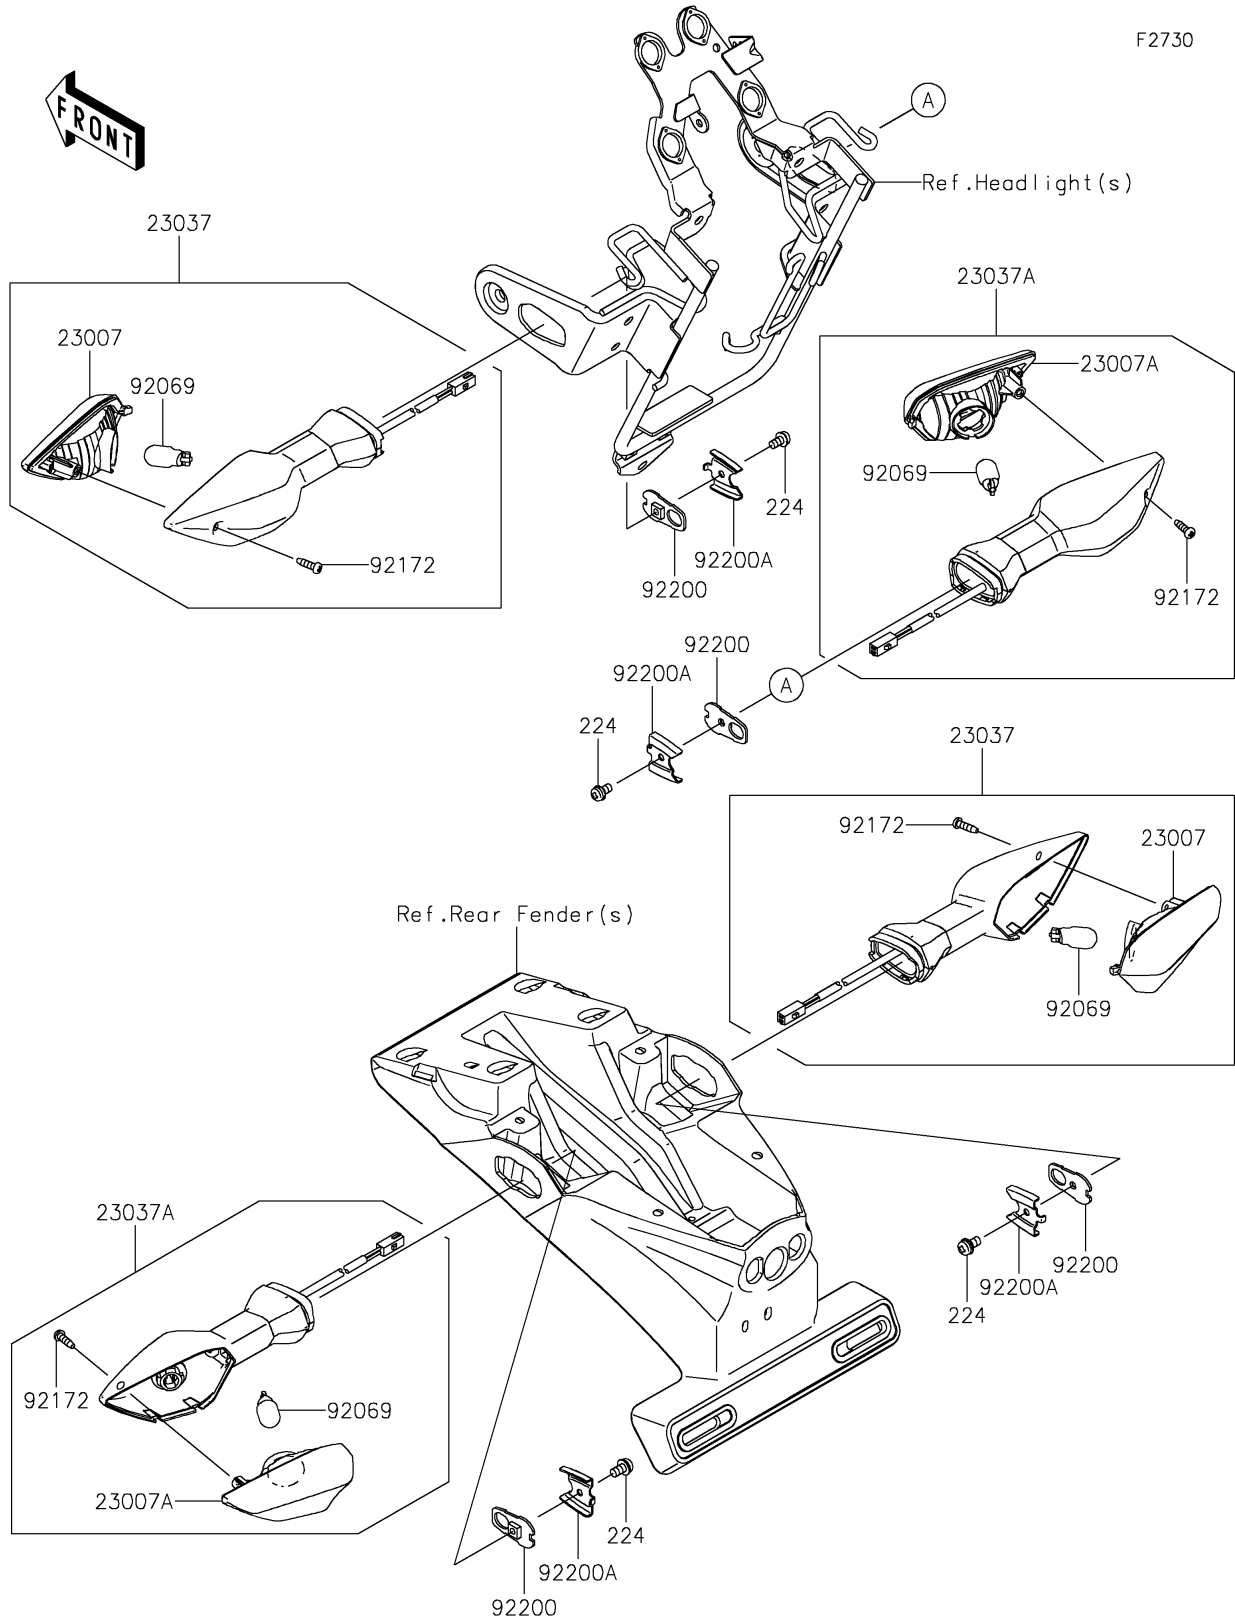

2019 Z900RS ABS PARTS DIAGRAM

Turn Signals

2019 Z900RS ABS PARTS LIST

Turn Signals

ITEM NAME	PART NUMBER	QUANTITY
LENS-COMP (Ref # 23007)	23007-0205	2
LENS-COMP (Ref # 23007A)	23007-0206	2
LAMP-ASSY-SIGNAL (Ref # 23037)	23037-0362	2
LAMP-ASSY-SIGNAL (Ref # 23037A)	23037-0363	2
BULB,12V 10W (Ref # 92069)	92069-0090	4
SCREW,4X14 (Ref # 92172)	92172-1117	4
WASHER,NUT 4MM (Ref # 92200)	92200-0854	4
WASHER (Ref # 92200A)	92200-0855	4
SCREW-PAN-WP-CROS,4X8 (Ref # 224)	224AB0408	4