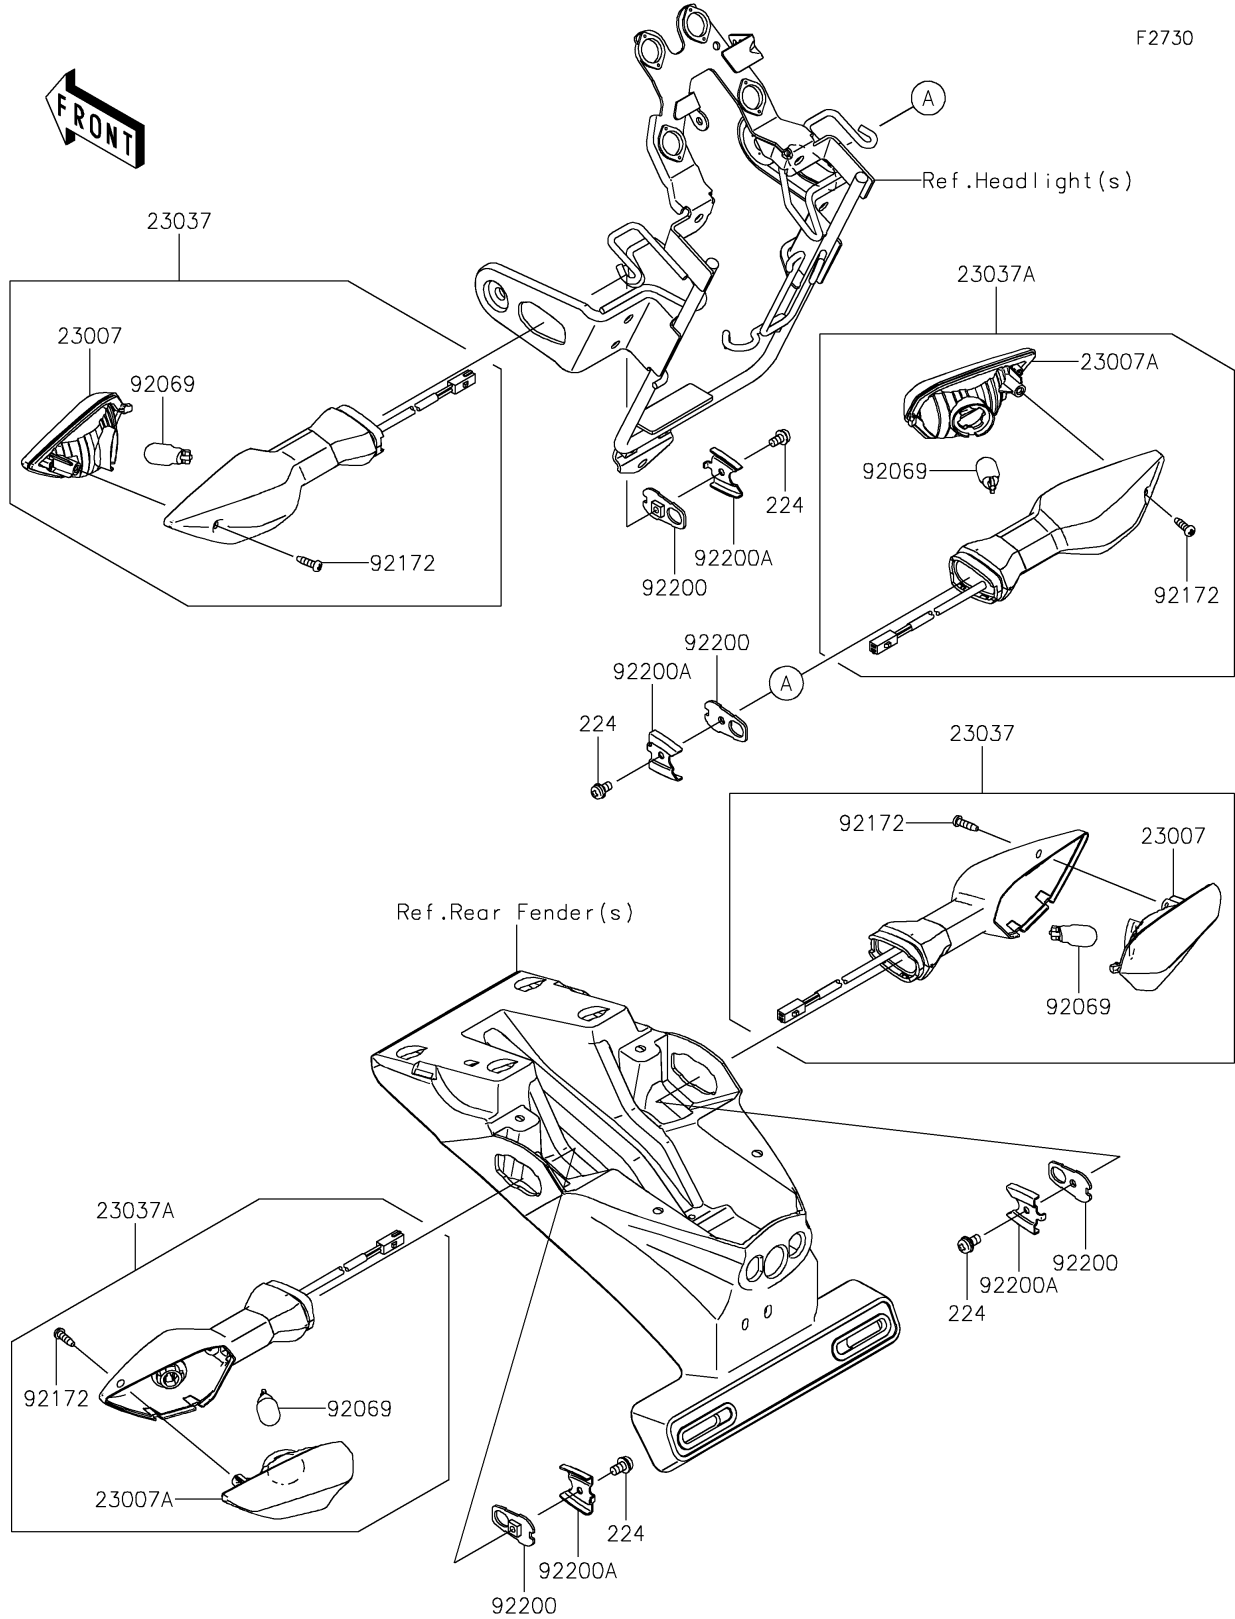

2019 Z900RS ABS PARTS DIAGRAM

Turn Signals

2019 Z900RS ABS PARTS LIST

Turn Signals

| ITEM NAME | PART NUMBER | QUANTITY |
|-----------------------------------|-------------|----------|
| LENS-COMP (Ref # 23007) | 23007-0205 | 2 |
| LENS-COMP (Ref # 23007A) | 23007-0206 | 2 |
| LAMP-ASSY-SIGNAL (Ref # 23037) | 23037-0362 | 2 |
| LAMP-ASSY-SIGNAL (Ref # 23037A) | 23037-0363 | 2 |
| BULB,12V 10W (Ref # 92069) | 92069-0090 | 4 |
| SCREW,4X14 (Ref # 92172) | 92172-1117 | 4 |
| WASHER,NUT 4MM (Ref # 92200) | 92200-0854 | 4 |
| WASHER (Ref # 92200A) | 92200-0855 | 4 |
| SCREW-PAN-WP-CROS,4X8 (Ref # 224) | 224AB0408 | 4 |