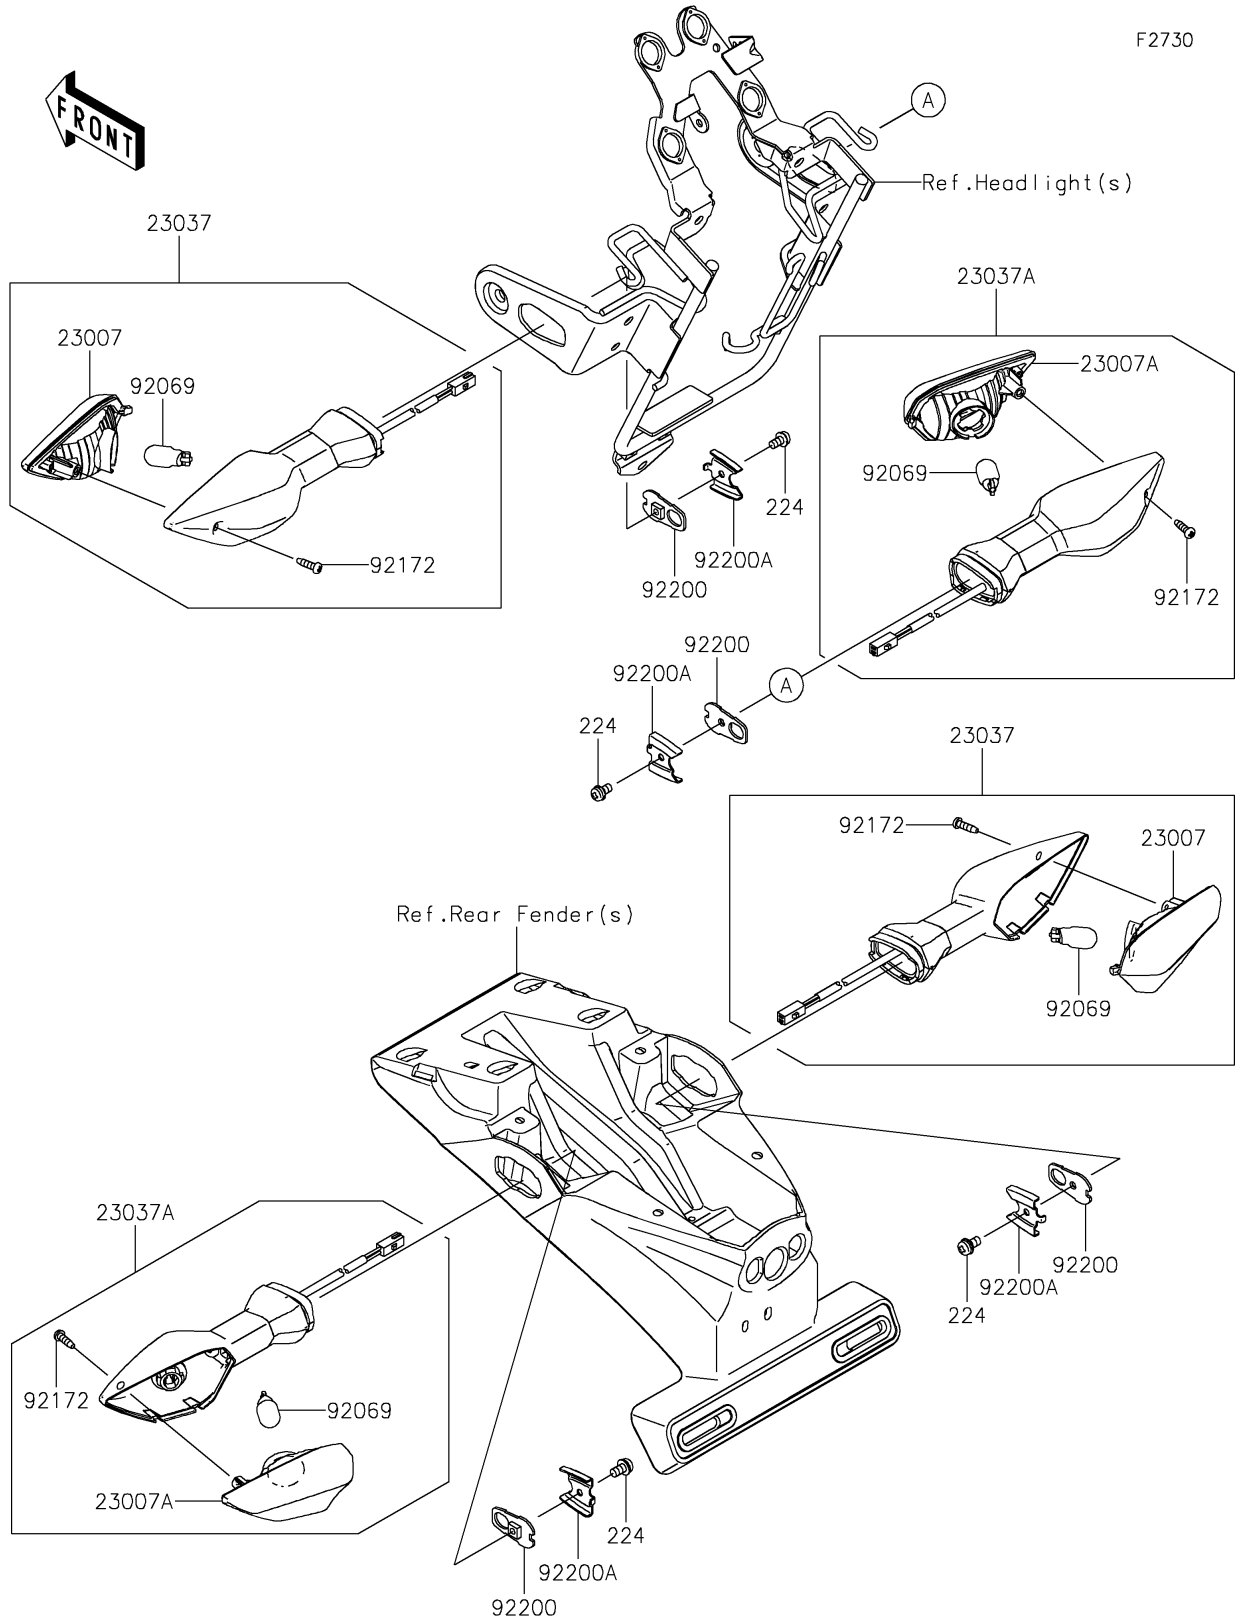

2020 Z900RS ABS PARTS DIAGRAM

Turn Signals

2020 Z900RS ABS PARTS LIST

Turn Signals

ITEM NAME	PART NUMBER	QUANTITY
LENS-COMP (Ref # 23007)	23007-0205	2
LENS-COMP (Ref # 23007A)	23007-0206	2
LAMP-ASSY-SIGNAL (Ref # 23037)	23037-0362	2
LAMP-ASSY-SIGNAL (Ref # 23037A)	23037-0363	2
BULB,12V 10W (Ref # 92069)	92069-0090	4
SCREW,4X14 (Ref # 92172)	92172-1117	4
WASHER,NUT 4MM (Ref # 92200)	92200-0854	4
WASHER (Ref # 92200A)	92200-0855	4
SCREW-PAN-WP-CROS,4X8 (Ref # 224)	224AB0408	4