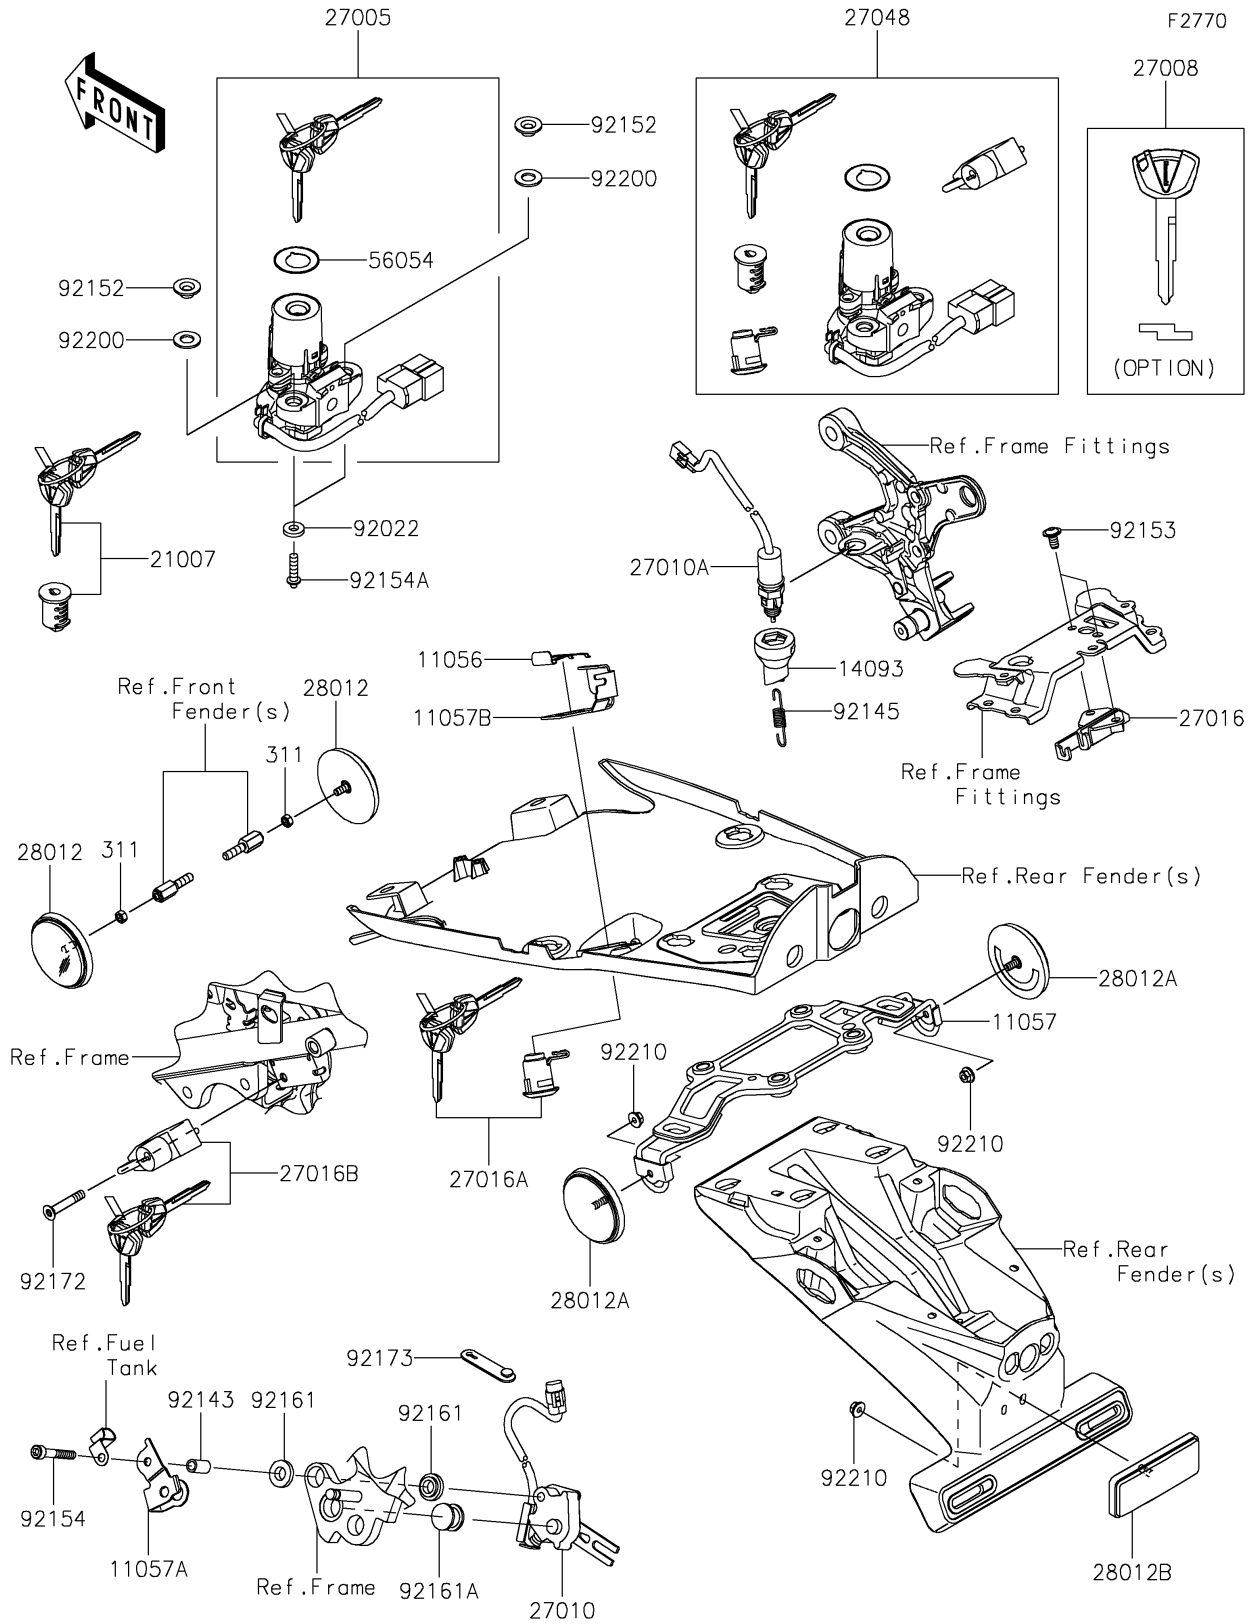

2019 Z900RS ABS PARTS DIAGRAM

Ignition Switch/Locks/Reflectors

2019 Z900RS ABS PARTS LIST

Ignition Switch/Locks/Reflectors

ITEM NAME	PART NUMBER	QUANTITY
BRACKET,CLASP (Ref # 11056)	11056-0238	1
BRACKET,RR REFLECTOR (Ref # 11057)	11057-0878	1
BRACKET,STAND SW. (Ref # 11057A)	11057-1413	1
BRACKET,SEAT LOCK CABLE (Ref # 11057B)	11057-1556	1
COVER,BRAKE SW. (Ref # 14093)	14093-0666	1
ROTOR,LOCK,TANK CAP (Ref # 21007)	21007-5068	1
SWITCH-ASSY-IGNITION (Ref # 27005)	27005-0646	1
KEY-LOCK,BLANK,IMMOBI (Ref # 27008)	27008-0558	1
SWITCH,SIDE STAND (Ref # 27010)	27010-0811	1
SWITCH,RR BRAKE (Ref # 27010A)	27010-0867	1
LOCK-ASSY,SEAT STRIKER (Ref # 27016)	27016-1115	1
LOCK-ASSY,SEAT (Ref # 27016A)	27016-5373	1
LOCK-ASSY,HELMET (Ref # 27016B)	27016-5402	1
SWITCH-ASSY (Ref # 27048)	27048-5159	1
REFLECTOR-REFLEX,FR,SIDE (Ref # 28012)	28012-0001	2
REFLECTOR-REFLEX (Ref # 28012A)	28012-0002	2
REFLECTOR-REFLEX (Ref # 28012B)	28012-1077	1
MARK,IGNITION (Ref # 56054)	56054-1596	1
WASHER,7X15.5X3 (Ref # 92022)	92022-312	2
COLLAR,6.5X9.5X17 (Ref # 92143)	92143-1408	1
SPRING,REAR BRAKE (Ref # 92145)	92145-0946	1
COLLAR (Ref # 92152)	92152-0423	2
BOLT,SOCKET,6X12 (Ref # 92153)	92153-1617	2
BOLT,SOCKET,6X40 (Ref # 92154)	92154-0505	1
BOLT,TORX,6X22 (Ref # 92154A)	92154-1858	2
DAMPER (Ref # 92161)	92161-0117	2
DAMPER (Ref # 92161A)	92161-0118	1
SCREW,HEXLOBE,6X35 (Ref # 92172)	92172-0835	1
CLAMP,RUBBER PLATE (Ref # 92173)	92173-1229	1

2019 Z900RS ABS PARTS LIST

Ignition Switch/Locks/Reflectors

ITEM NAME	PART NUMBER	QUANTITY
WASHER,10.2X20X1.6 (Ref # 92200)	92200-0328	2
NUT,FLANGED,5MM (Ref # 92210)	92210-0007	3
NUT-HEX,5MM (Ref # 311)	311AB0500	2