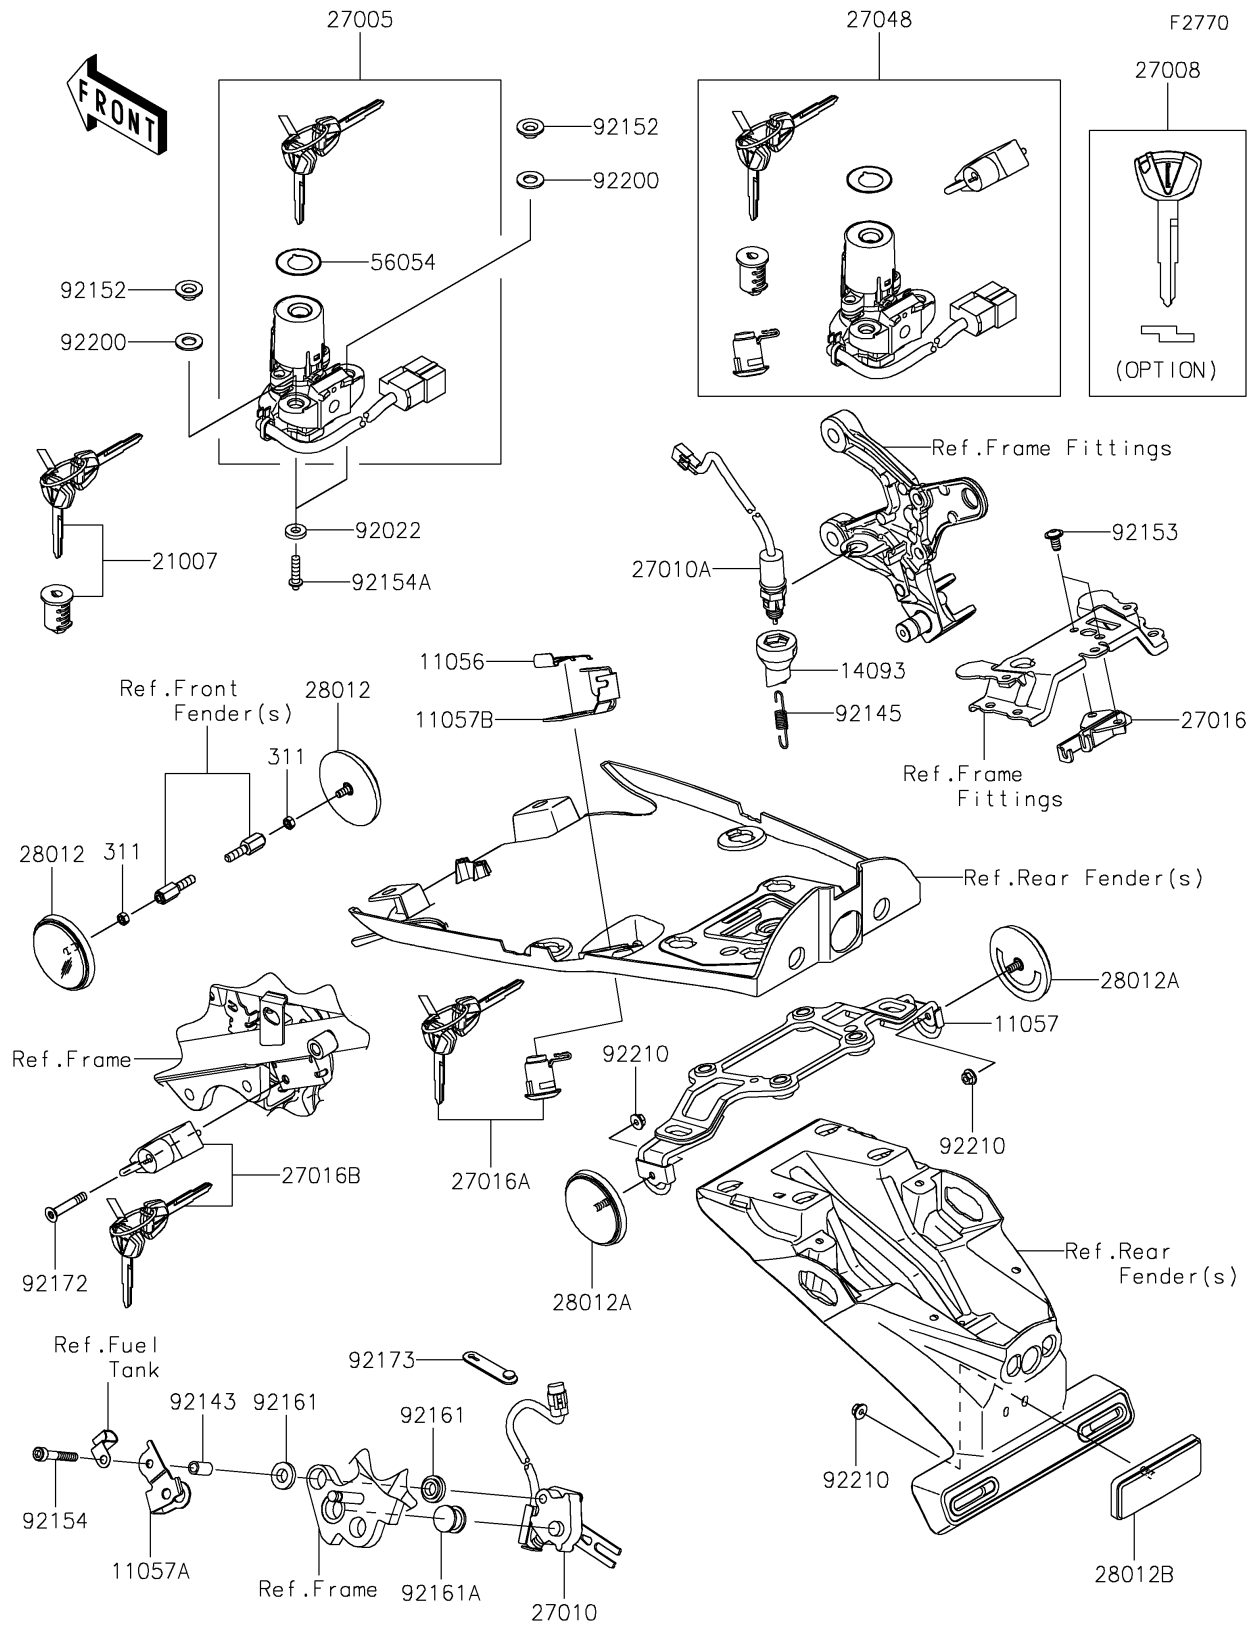

# 2019 Z900RS ABS PARTS DIAGRAM

Ignition Switch/Locks/Reflectors

# 2019 Z900RS ABS PARTS LIST

Ignition Switch/Locks/Reflectors

| ITEM NAME | PART NUMBER | QUANTITY |
|-----------|-------------|----------|
|-----------|-------------|----------|