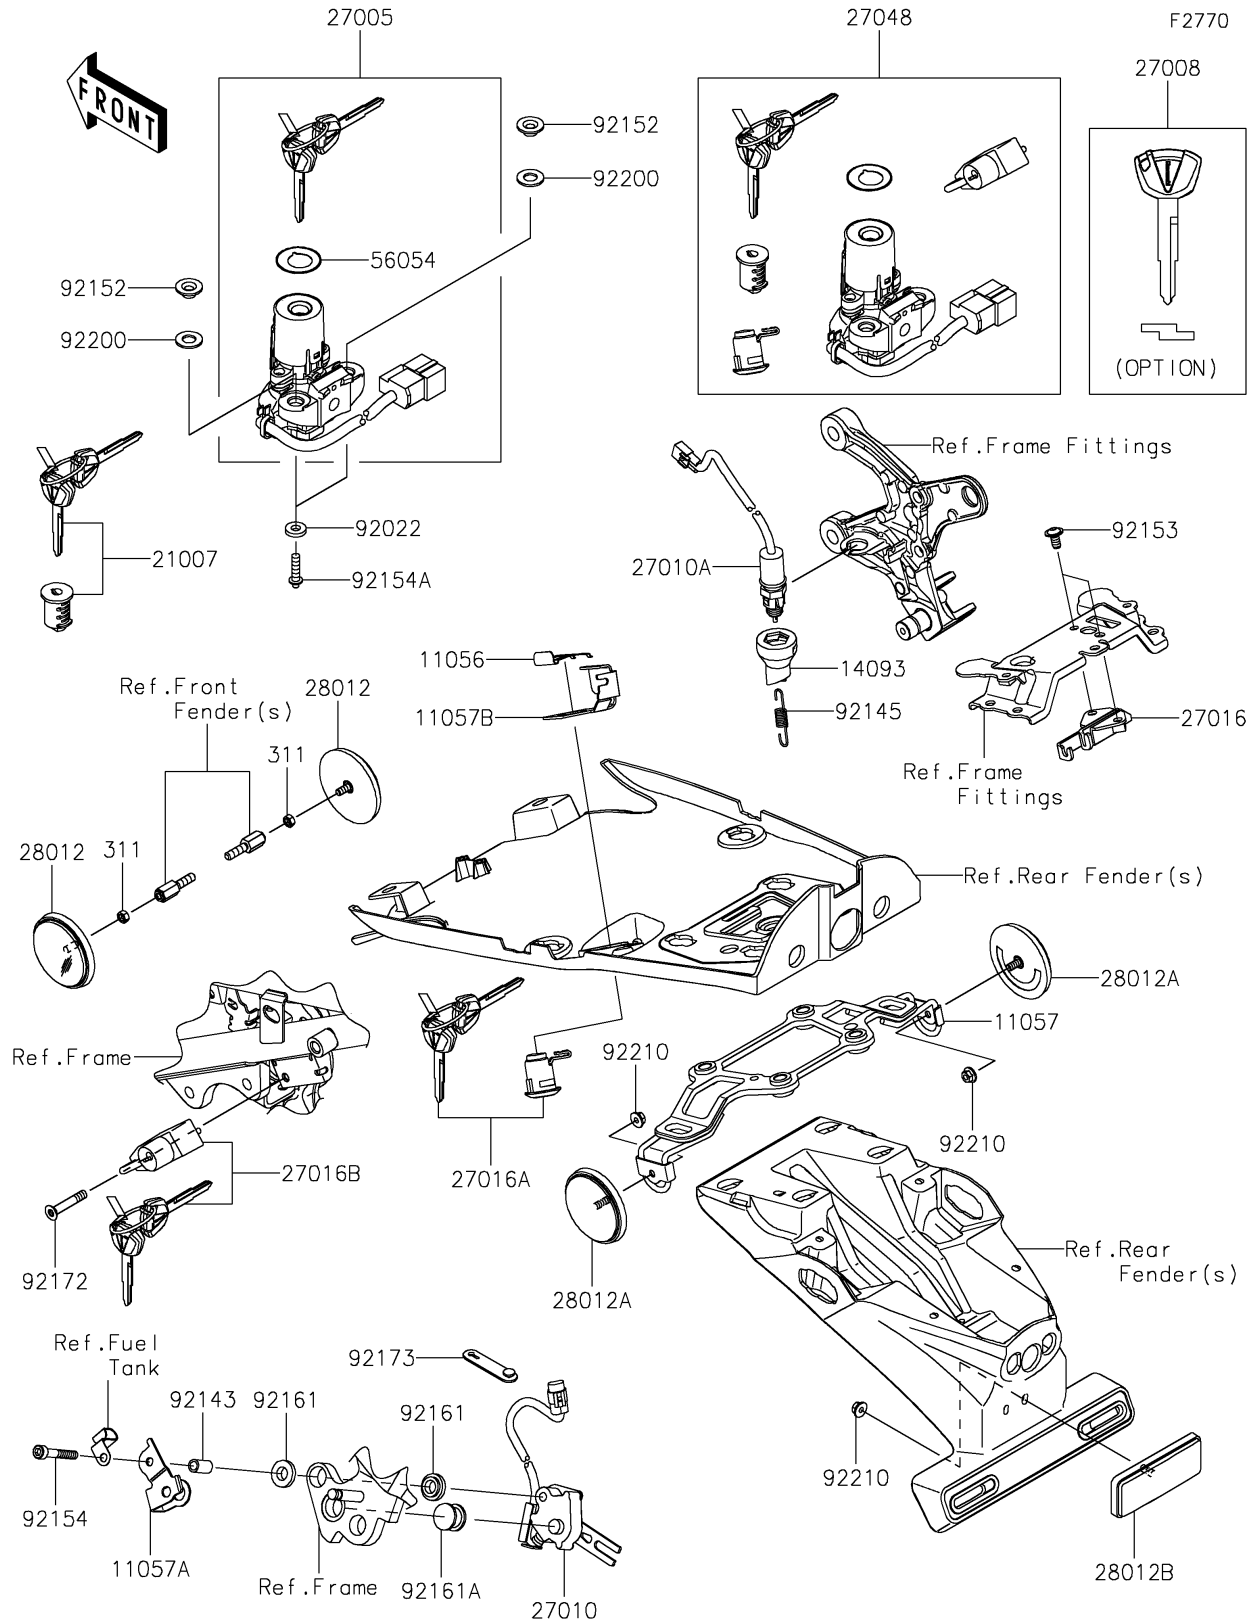

2019 Z900RS ABS PARTS DIAGRAM

Ignition Switch/Locks/Reflectors

2019 Z900RS ABS PARTS LIST

Ignition Switch/Locks/Reflectors

ITEM NAME	PART NUMBER	QUANTITY
BRACKET,CLASP (Ref # 11056)	11056-0238	1
BRACKET,RR REFLECTOR (Ref # 11057)	11057-0878	1
BRACKET,STAND SW. (Ref # 11057A)	11057-1413	1
BRACKET,SEAT LOCK CABLE (Ref # 11057B)	11057-1556	1
COVER,BRAKE SW. (Ref # 14093)	14093-0666	1
ROTOR,LOCK,TANK CAP (Ref # 21007)	21007-5068	1
SWITCH-ASSY-IGNITION (Ref # 27005)	27005-0646	1
KEY-LOCK,BLANK,IMMOBI (Ref # 27008)	27008-0558	1
SWITCH,SIDE STAND (Ref # 27010)	27010-0811	1
SWITCH,RR BRAKE (Ref # 27010A)	27010-0867	1
LOCK-ASSY,SEAT STRIKER (Ref # 27016)	27016-1115	1
LOCK-ASSY,SEAT (Ref # 27016A)	27016-5373	1
LOCK-ASSY,HELMET (Ref # 27016B)	27016-5402	1
SWITCH-ASSY (Ref # 27048)	27048-5159	1
REFLECTOR-REFLEX,FR,SIDE (Ref # 28012)	28012-0001	2
REFLECTOR-REFLEX (Ref # 28012A)	28012-0002	2
REFLECTOR-REFLEX (Ref # 28012B)	28012-1077	1
MARK,IGNITION (Ref # 56054)	56054-1596	1
WASHER,7X15.5X3 (Ref # 92022)	92022-312	2
COLLAR,6.5X9.5X17 (Ref # 92143)	92143-1408	1
SPRING,REAR BRAKE (Ref # 92145)	92145-0946	1
COLLAR (Ref # 92152)	92152-0423	2
BOLT,SOCKET,6X12 (Ref # 92153)	92153-1617	2
BOLT,SOCKET,6X40 (Ref # 92154)	92154-0505	1
BOLT,TORX,6X22 (Ref # 92154A)	92154-1858	2
DAMPER (Ref # 92161)	92161-0117	2
DAMPER (Ref # 92161A)	92161-0118	1
SCREW,HEXLOBE,6X35 (Ref # 92172)	92172-0835	1
CLAMP,RUBBER PLATE (Ref # 92173)	92173-1229	1

2019 Z900RS ABS PARTS LIST

Ignition Switch/Locks/Reflectors

ITEM NAME	PART NUMBER	QUANTITY
WASHER,10.2X20X1.6 (Ref # 92200)	92200-0328	2
NUT,FLANGED,5MM (Ref # 92210)	92210-0007	3
NUT-HEX,5MM (Ref # 311)	311AB0500	2