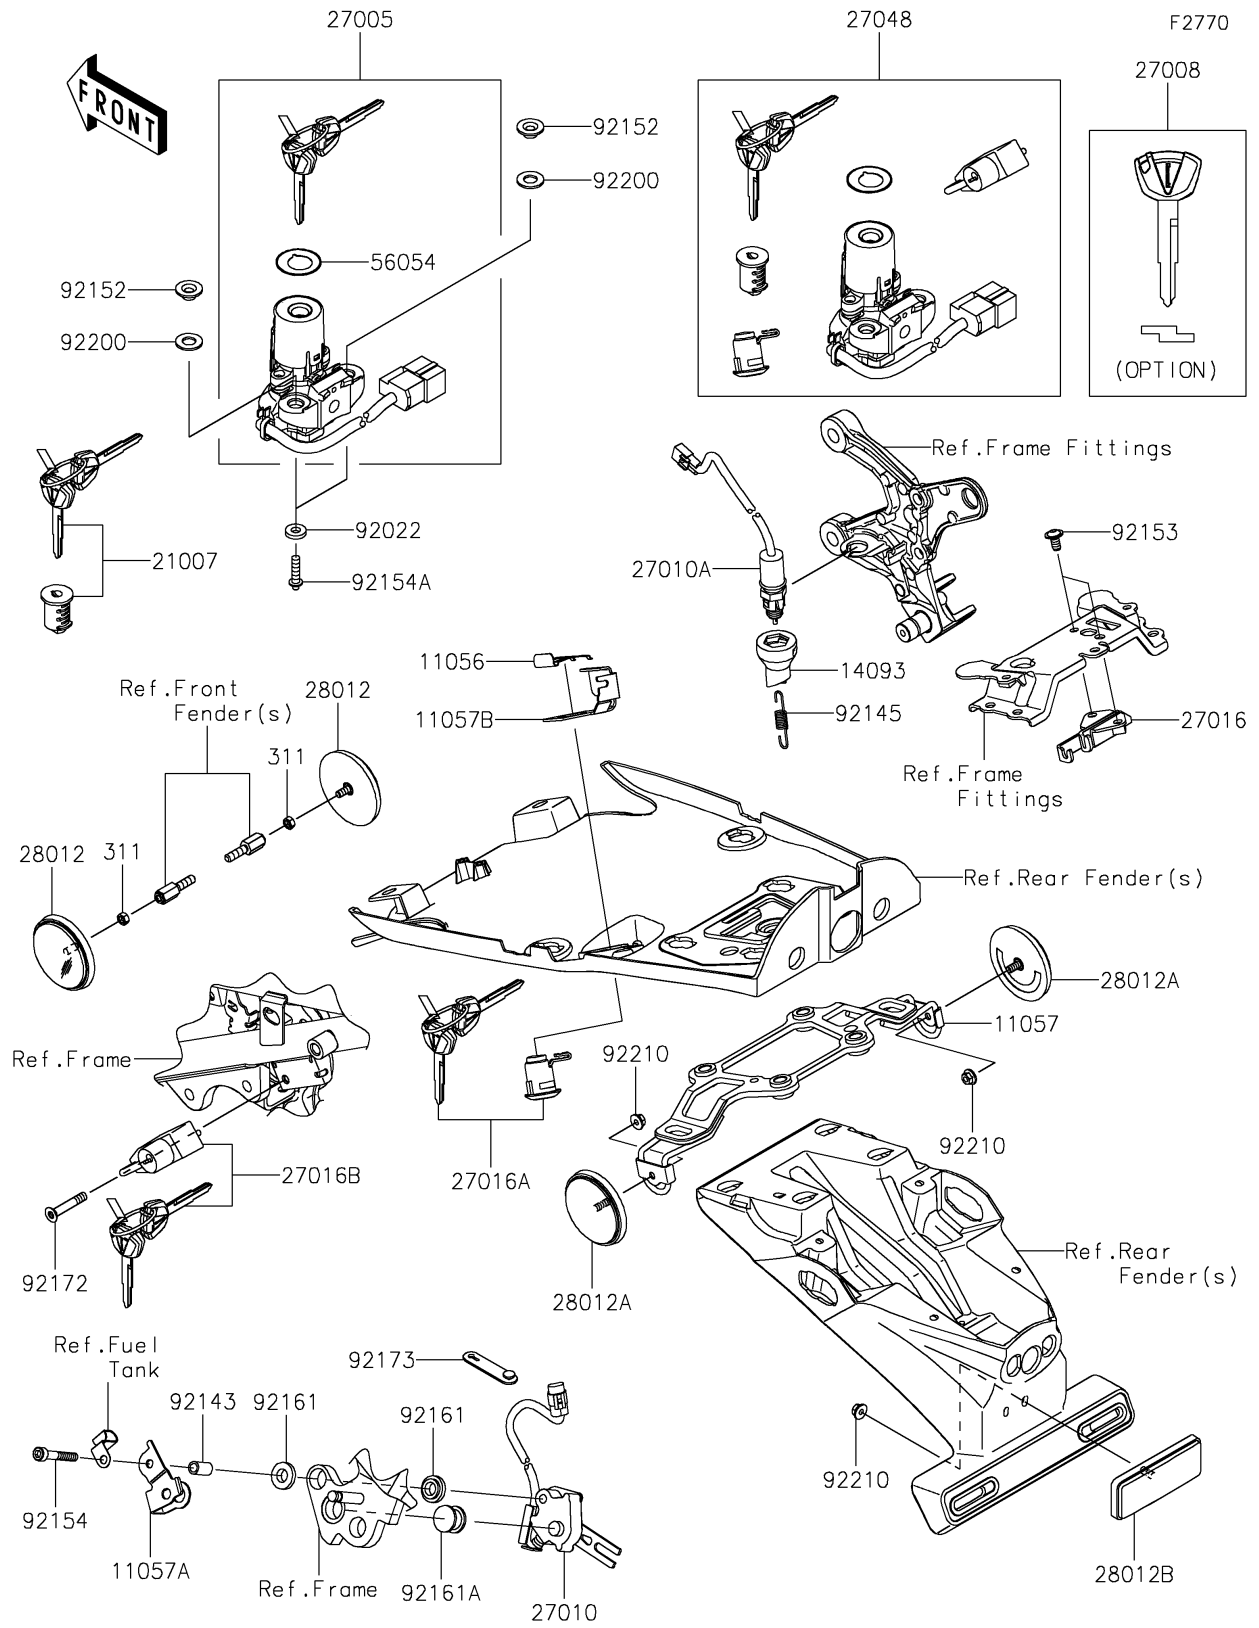

2019 Z900RS ABS PARTS DIAGRAM

Ignition Switch/Locks/Reflectors

2019 Z900RS ABS PARTS LIST

Ignition Switch/Locks/Reflectors

ITEM NAME	PART NUMBER	QUANTITY
BRACKET,CLASP (Ref # 11056)	11056-0238	1
BRACKET,RR REFLECTOR (Ref # 11057)	11057-0878	1
BRACKET,STAND SW. (Ref # 11057A)	11057-1413	1
BRACKET,SEAT LOCK CABLE (Ref # 11057B)	11057-1556	1
COVER,BRAKE SW. (Ref # 14093)	14093-0666	1
ROTOR,LOCK,TANK CAP (Ref # 21007)	21007-5068	1
SWITCH-ASSY-IGNITION (Ref # 27005)	27005-0646	1
KEY-LOCK,BLANK,IMMOBI (Ref # 27008)	27008-0558	1
SWITCH,SIDE STAND (Ref # 27010)	27010-0811	1
SWITCH,RR BRAKE (Ref # 27010A)	27010-0867	1
LOCK-ASSY,SEAT STRIKER (Ref # 27016)	27016-1115	1
LOCK-ASSY,SEAT (Ref # 27016A)	27016-5373	1
LOCK-ASSY,HELMET (Ref # 27016B)	27016-5402	1
SWITCH-ASSY (Ref # 27048)	27048-5159	1
REFLECTOR-REFLEX,FR,SIDE (Ref # 28012)	28012-0001	2
REFLECTOR-REFLEX (Ref # 28012A)	28012-0002	2
REFLECTOR-REFLEX (Ref # 28012B)	28012-1077	1
MARK,IGNITION (Ref # 56054)	56054-1596	1
WASHER,7X15.5X3 (Ref # 92022)	92022-312	2
COLLAR,6.5X9.5X17 (Ref # 92143)	92143-1408	1
SPRING,REAR BRAKE (Ref # 92145)	92145-0946	1
COLLAR (Ref # 92152)	92152-0423	2
BOLT,SOCKET,6X12 (Ref # 92153)	92153-1617	2
BOLT,SOCKET,6X40 (Ref # 92154)	92154-0505	1
BOLT,TORX,6X22 (Ref # 92154A)	92154-1858	2
DAMPER (Ref # 92161)	92161-0117	2
DAMPER (Ref # 92161A)	92161-0118	1
SCREW,HEXLOBE,6X35 (Ref # 92172)	92172-0835	1
CLAMP,RUBBER PLATE (Ref # 92173)	92173-1229	1

2019 Z900RS ABS PARTS LIST

Ignition Switch/Locks/Reflectors

ITEM NAME	PART NUMBER	QUANTITY
WASHER,10.2X20X1.6 (Ref # 92200)	92200-0328	2
NUT,FLANGED,5MM (Ref # 92210)	92210-0007	3
NUT-HEX,5MM (Ref # 311)	311AB0500	2