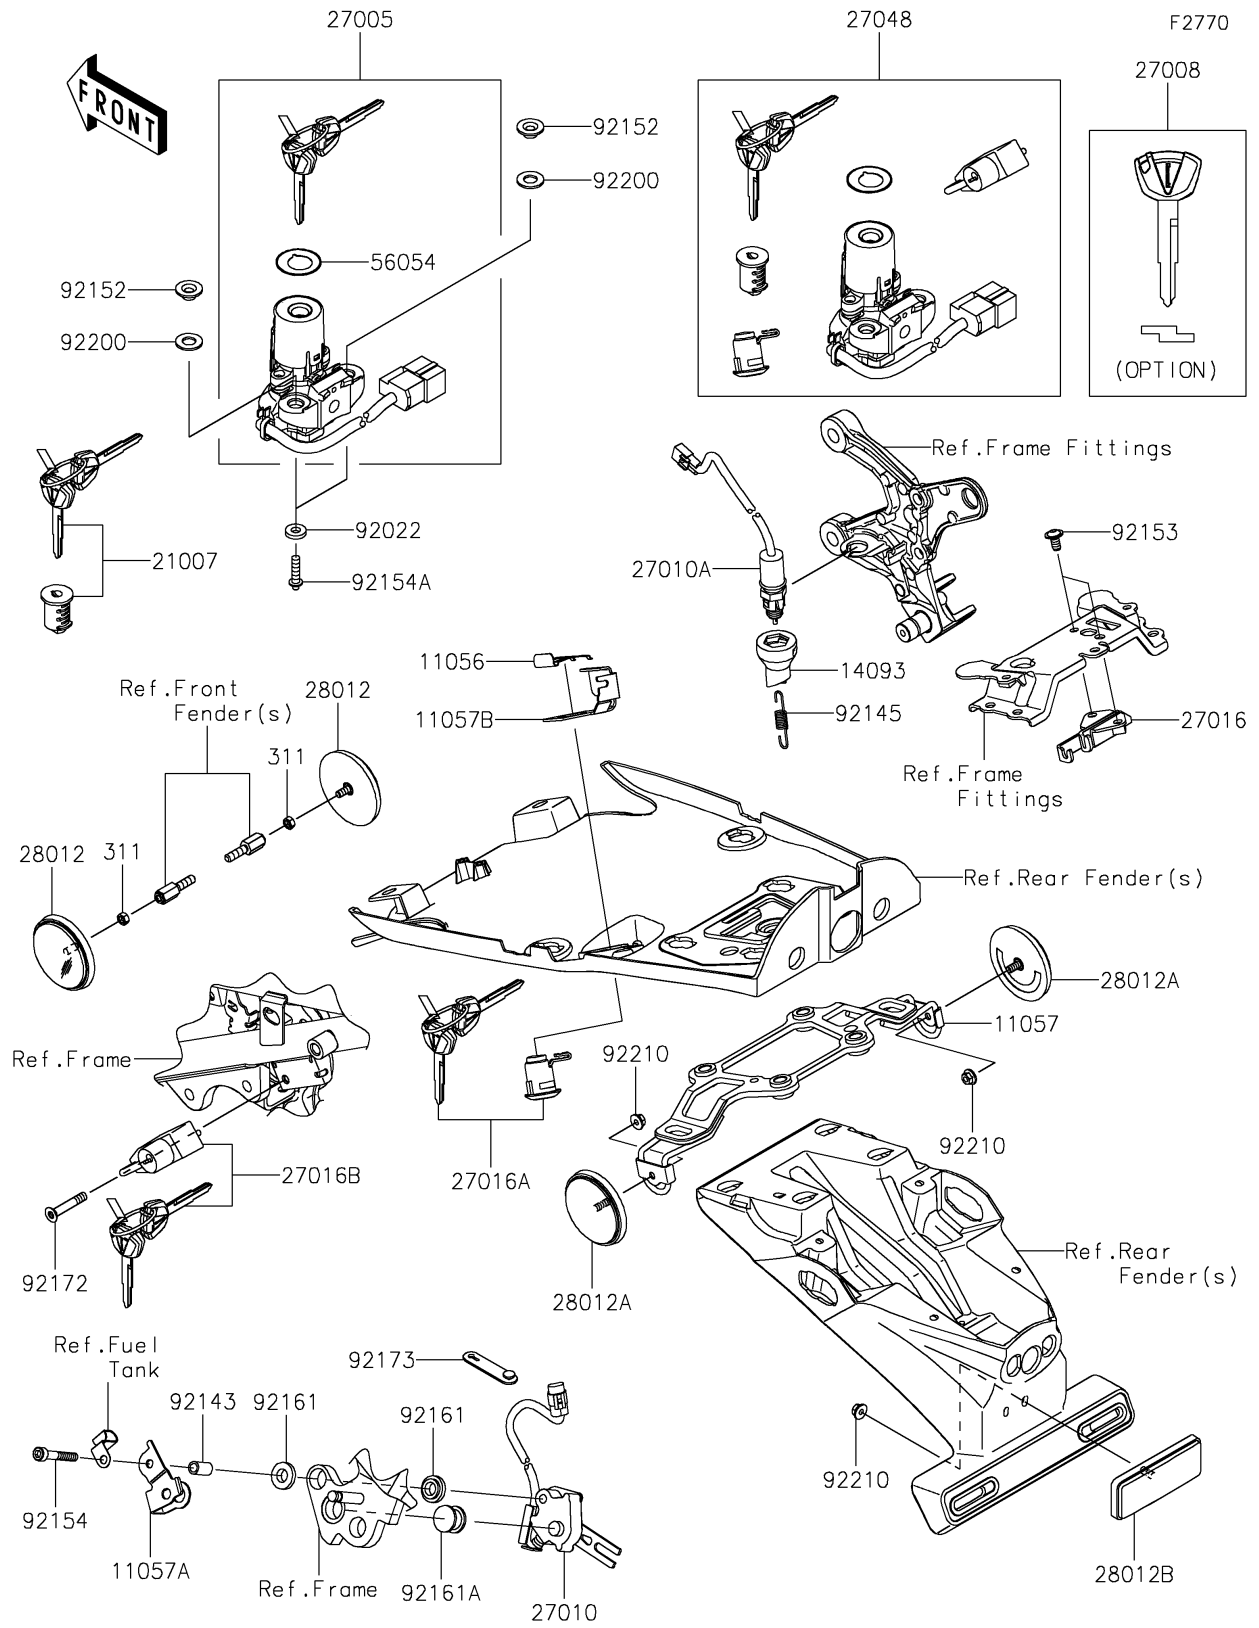

# 2020 Z900RS ABS PARTS DIAGRAM

Ignition Switch/Locks/Reflectors

## 2020 Z900RS ABS PARTS LIST

### Ignition Switch/Locks/Reflectors

ITEM NAME	PART NUMBER	QUANTITY
BRACKET,CLASP (Ref # 11056)	11056-0238	1
BRACKET,RR REFLECTOR (Ref # 11057)	11057-0878	1
BRACKET,STAND SW. (Ref # 11057A)	11057-1413	1
BRACKET,SEAT LOCK CABLE (Ref # 11057B)	11057-1556	1
COVER,BRAKE SW. (Ref # 14093)	14093-0666	1
ROTOR,LOCK,TANK CAP (Ref # 21007)	21007-5068	1
SWITCH-ASSY-IGNITION (Ref # 27005)	27005-0646	1
KEY-LOCK,BLANK,IMMOBI (Ref # 27008)	27008-0558	1
SWITCH,SIDE STAND (Ref # 27010)	27010-0811	1
SWITCH,RR BRAKE (Ref # 27010A)	27010-0867	1
LOCK-ASSY,SEAT STRIKER (Ref # 27016)	27016-1115	1
LOCK-ASSY,SEAT (Ref # 27016A)	27016-5373	1
LOCK-ASSY,HELMET (Ref # 27016B)	27016-5402	1
SWITCH-ASSY (Ref # 27048)	27048-5159	1
REFLECTOR-REFLEX,FR,SIDE (Ref # 28012)	28012-0001	2
REFLECTOR-REFLEX (Ref # 28012A)	28012-0002	2
REFLECTOR-REFLEX (Ref # 28012B)	28012-1077	1
MARK,IGNITION (Ref # 56054)	56054-1596	1
WASHER,7X15.5X3 (Ref # 92022)	92022-312	2
COLLAR,6.5X9.5X17 (Ref # 92143)	92143-1408	1
SPRING,REAR BRAKE (Ref # 92145)	92145-0946	1
COLLAR (Ref # 92152)	92152-0423	2
BOLT,SOCKET,6X12 (Ref # 92153)	92153-1617	2
BOLT,SOCKET,6X40 (Ref # 92154)	92154-0505	1
BOLT,TORX,6X22 (Ref # 92154A)	92154-1858	2
DAMPER (Ref # 92161)	92161-0117	2
DAMPER (Ref # 92161A)	92161-0118	1
SCREW,HEXLOBE,6X35 (Ref # 92172)	92172-0835	1
CLAMP,RUBBER PLATE (Ref # 92173)	92173-1229	1

## 2020 Z900RS ABS PARTS LIST

Ignition Switch/Locks/Reflectors

ITEM NAME	PART NUMBER	QUANTITY
WASHER,10.2X20X1.6 (Ref # 92200)	92200-0328	2
NUT,FLANGED,5MM (Ref # 92210)	92210-0007	3
NUT-HEX,5MM (Ref # 311)	311AB0500	2