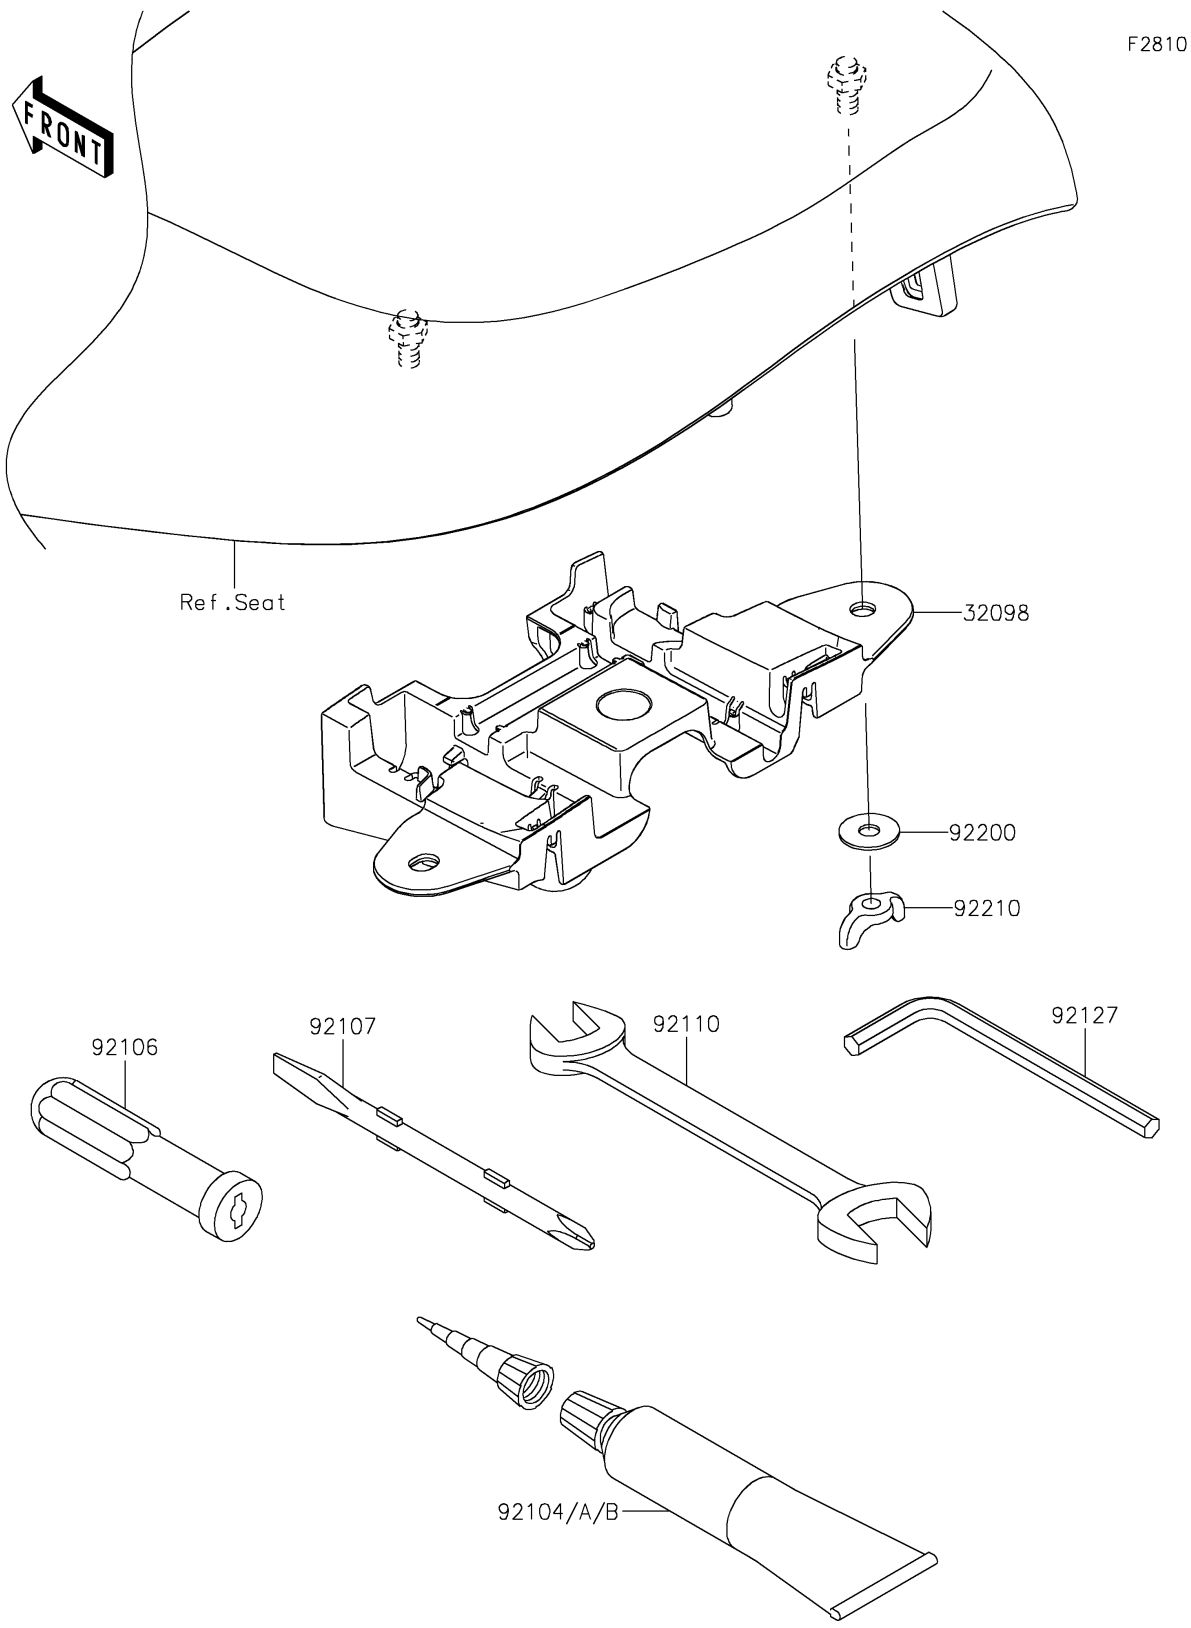

# 2019 Z900RS ABS PARTS DIAGRAM

Owner's Tools

## 2019 Z900RS ABS PARTS LIST

### Owner's Tools

ITEM NAME	PART NUMBER	QUANTITY
CASE-TOOL (Ref # 32098)	32098-0025	1
GASKET-LIQUID,TB1211F,CLEAR (Ref # 92104)	92104-0004	1
GASKET-LIQUID,TB1216B,BLACK (Ref # 92104A)	92104-1064	1
GASKET-LIQUID,TB1207B,BLACK (Ref # 92104B)	92104-2068	1
GRIP-SCREW DRIVER (Ref # 92106)	92106-1001	1
TOOL-DRIVER,#2PHILLIPS&SLOT (Ref # 92107)	92107-1051	1
TOOL-WRENCH,OPEN END,14X17 (Ref # 92110)	92110-1045	1
TOOL-WRENCH,ALLEN,6MM (Ref # 92127)	92127-003	1
WASHER (Ref # 92200)	92200-0078	2
NUT,WING,6MM (Ref # 92210)	92210-1603	2