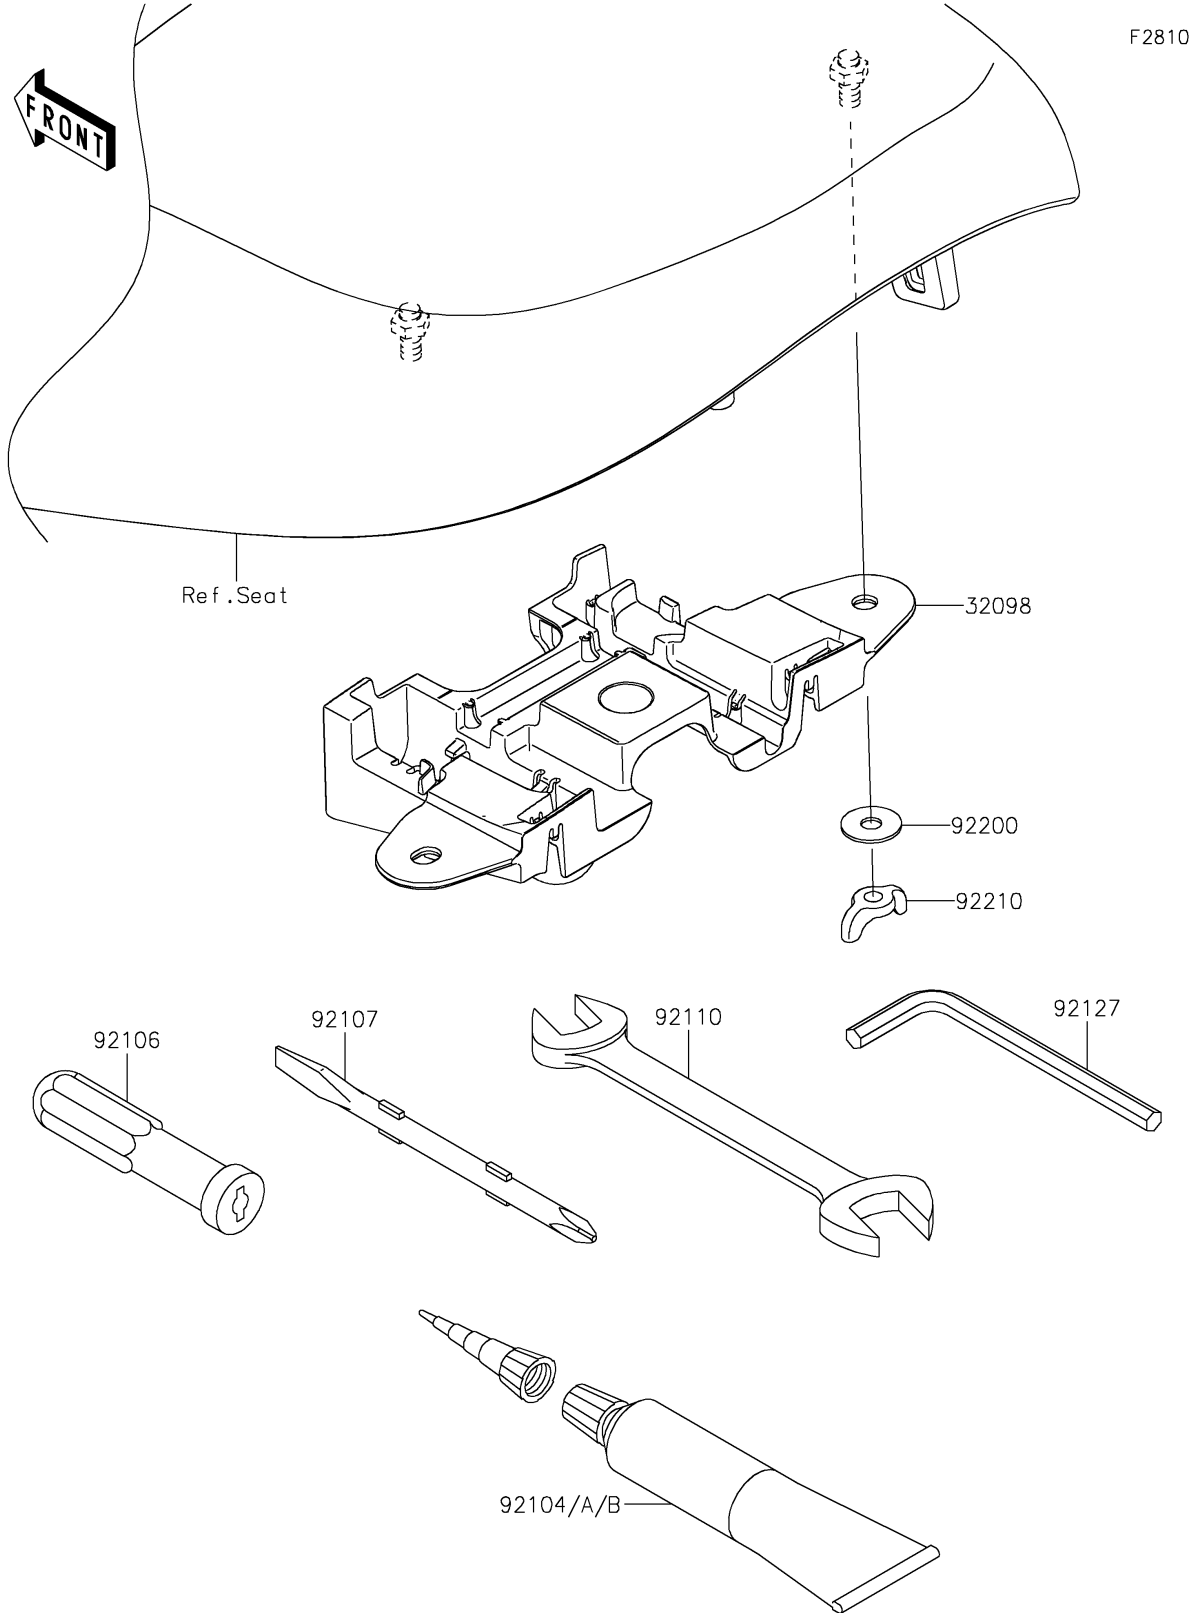

2020 Z900RS ABS PARTS DIAGRAM

Owner's Tools

2020 Z900RS ABS PARTS LIST

Owner's Tools

ITEM NAME	PART NUMBER	QUANTITY
CASE-TOOL (Ref # 32098)	32098-0025	1
GASKET-LIQUID,TB1211F,CLEAR (Ref # 92104)	92104-0004	1
GASKET-LIQUID,TB1216B,BLACK (Ref # 92104A)	92104-1064	1
GASKET-LIQUID,TB1207B,BLACK (Ref # 92104B)	92104-2068	1
GRIP-SCREW DRIVER (Ref # 92106)	92106-1001	1
TOOL-DRIVER,#2PHILLIPS&SLOT (Ref # 92107)	92107-1051	1
TOOL-WRENCH,OPEN END,14X17 (Ref # 92110)	92110-1045	1
TOOL-WRENCH,ALLEN,6MM (Ref # 92127)	92127-003	1
WASHER (Ref # 92200)	92200-0078	2
NUT,WING,6MM (Ref # 92210)	92210-1603	2