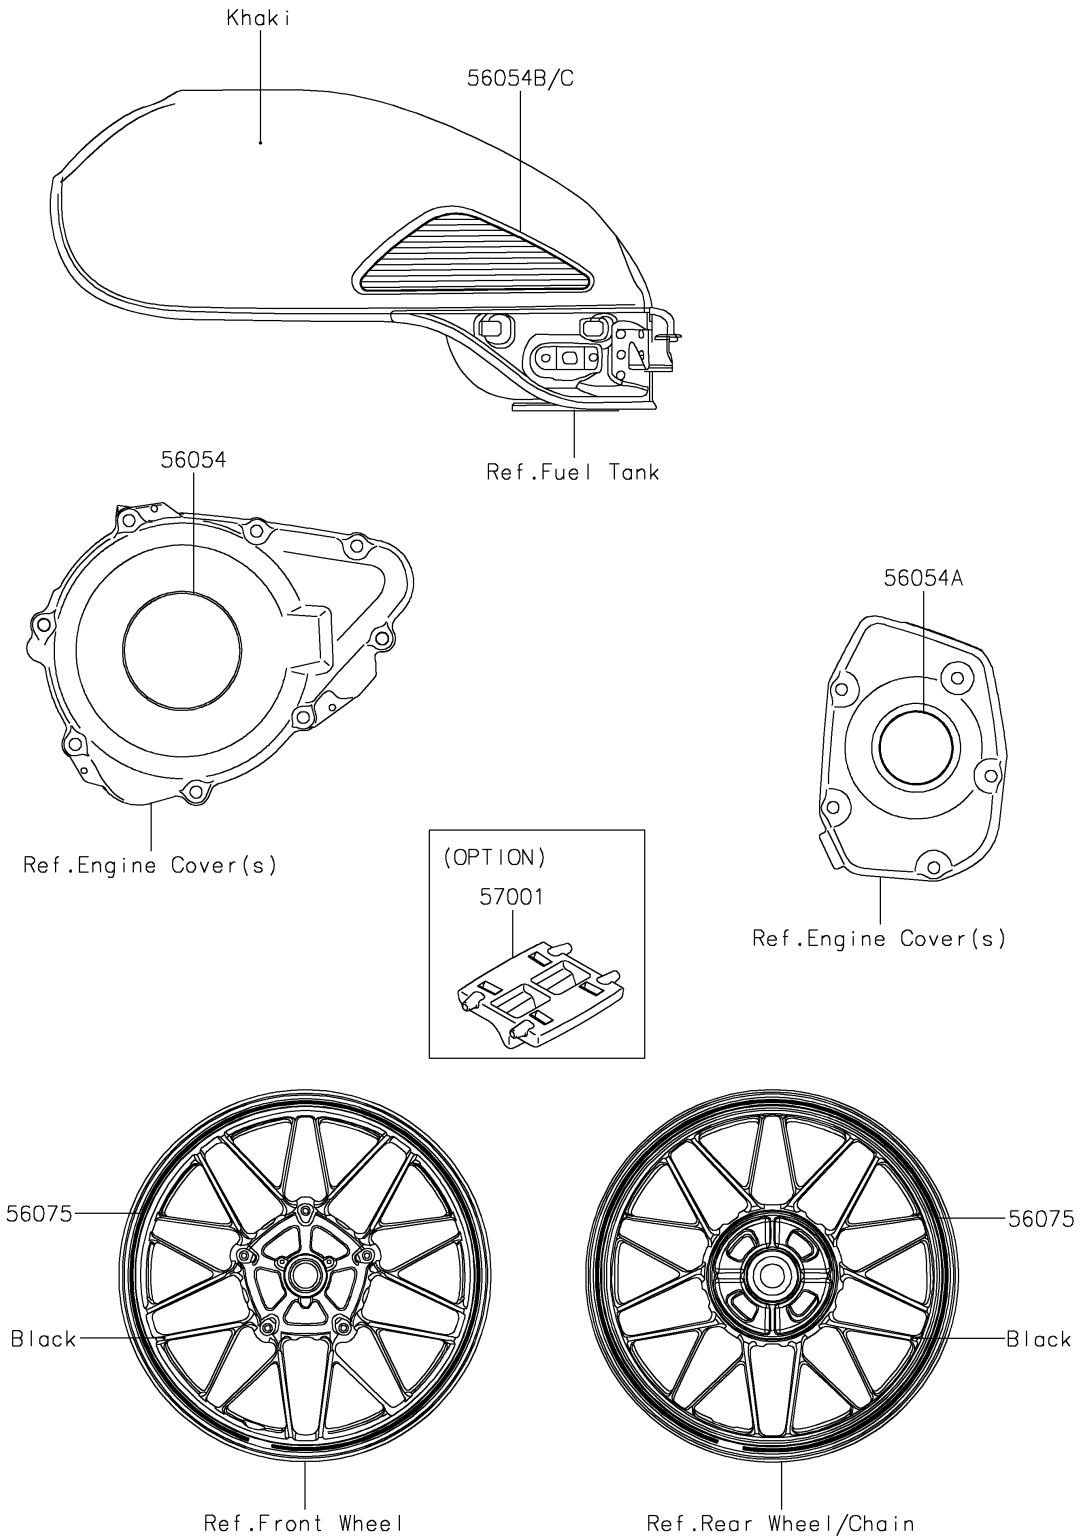

2019 Z900RS ABS PARTS DIAGRAM

Decals(Khaki)(CKFA)

F2861A

2019 Z900RS ABS PARTS LIST

Decals(Khaki)(CKFA)

ITEM NAME	PART NUMBER	QUANTITY
-----------	-------------	----------