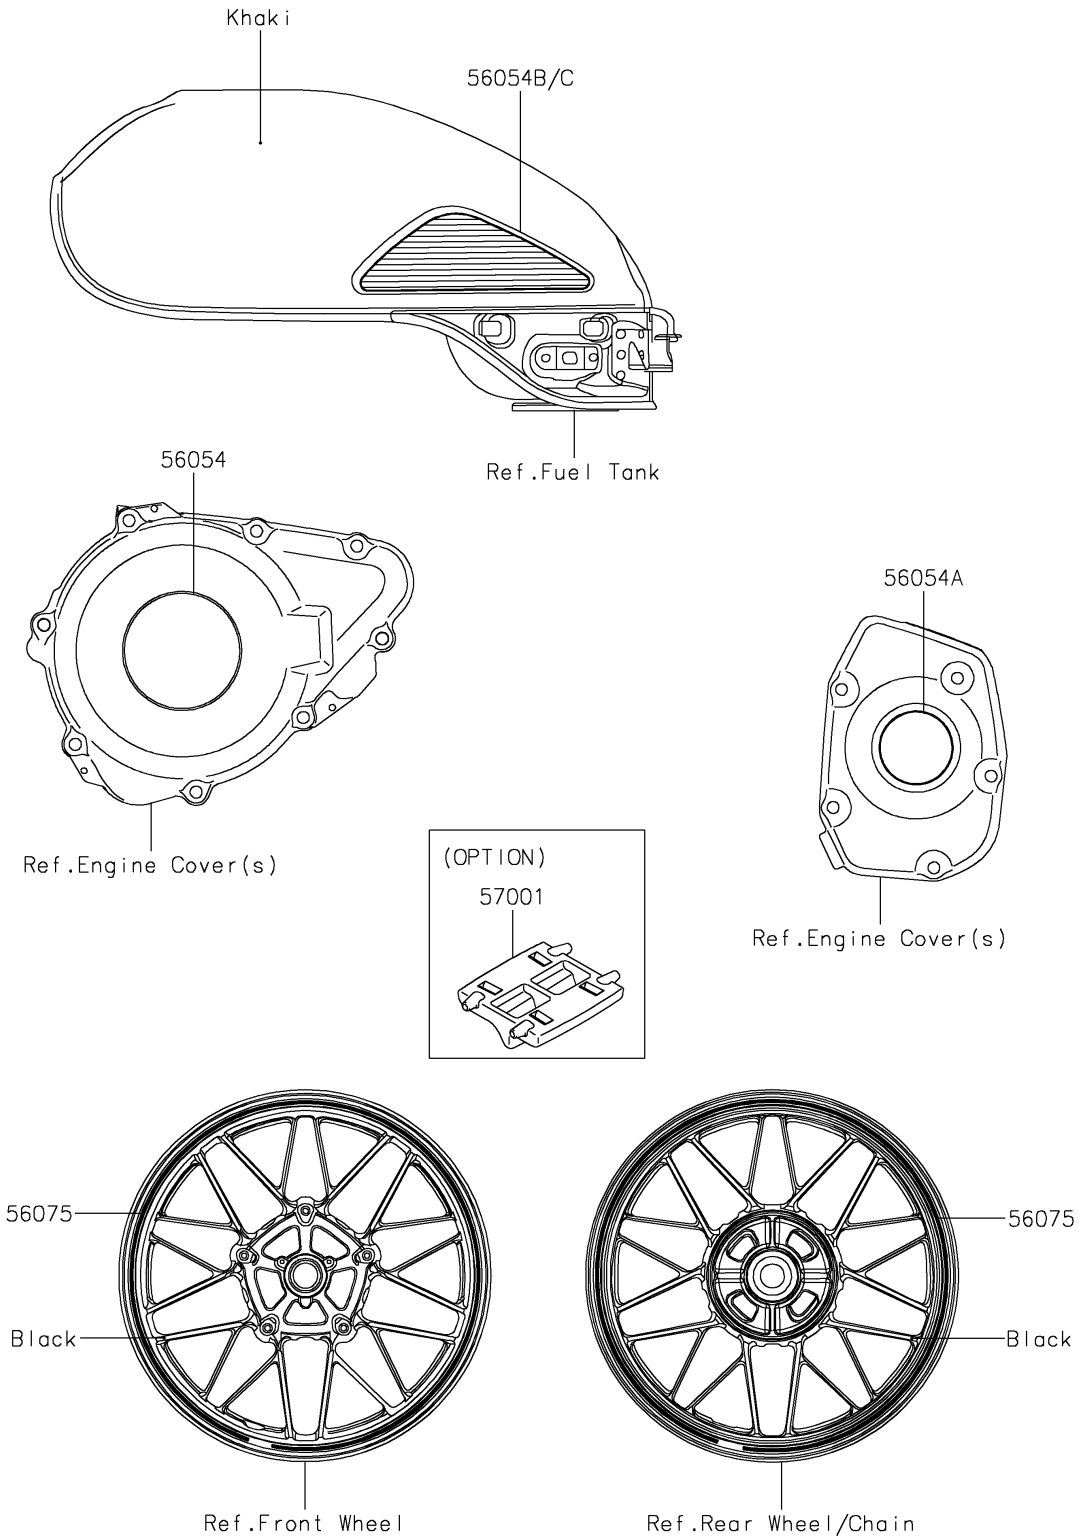

2019 Z900RS ABS PARTS DIAGRAM

Decals(Khaki)(CKFA)

F2861A

2019 Z900RS ABS PARTS LIST

Decals(Khaki)(CKFA)

ITEM NAME	PART NUMBER	QUANTITY
MARK,GENERATOR COVER (Ref # 56054)	56054-2379	1
MARK,PULSAR COVER (Ref # 56054A)	56054-2380	1
MARK,KNEE PAD,LH (Ref # 56054B)	56054-2385	1
MARK,KNEE PAD,RH (Ref # 56054C)	56054-2386	1
PATTERN,WHEEL,GRN,4X1353 (Ref # 56075)	56075-4202	4
RIM STRIPE APPLICATOR (Ref # 57001)	57001-1752	AR