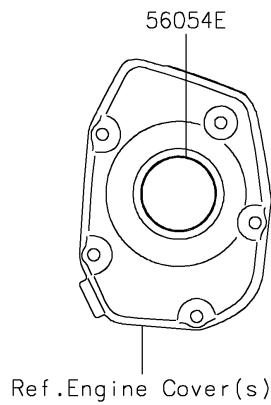

# 2019 Z900RS ABS PARTS DIAGRAM

Decals(Brown)(CKFB)

F2861B

## 2019 Z900RS ABS PARTS LIST

Decals(Brown)(CKFB)

ITEM NAME	PART NUMBER	QUANTITY
MARK,FUEL TANK,LH,KAWASAKI,3D (Ref # 56054)	56054-2282	1
MARK,FUEL TANK,RH,KAWASAKI,3D (Ref # 56054A)	56054-2283	1
MARK,SIDE COVER,LH,Z900RS,3D (Ref # 56054B)	56054-2284	1
MARK,SIDE COVER,RH,Z900RS,3D (Ref # 56054C)	56054-2285	1
MARK,GENERATOR COVER (Ref # 56054D)	56054-2379	1
MARK,PULSAR COVER (Ref # 56054E)	56054-2380	1