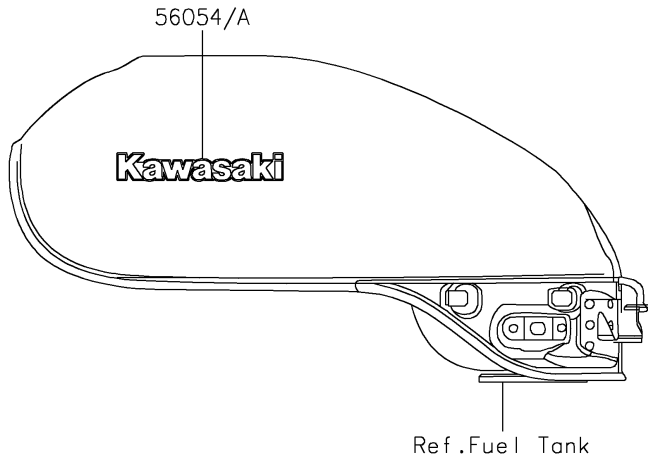

# 2019 Z900RS ABS PARTS DIAGRAM

Decals(Brown)(CKFB)

F2861B

## 2019 Z900RS ABS PARTS LIST

Decals(Brown)(CKFB)

ITEM NAME	PART NUMBER	QUANTITY
MARK,FUEL TANK,LH,KAWASAKI,3D (Ref # 56054)	56054-2282	1
MARK,FUEL TANK,RH,KAWASAKI,3D (Ref # 56054A)	56054-2283	1
MARK,SIDE COVER,LH,Z900RS,3D (Ref # 56054B)	56054-2284	1
MARK,SIDE COVER,RH,Z900RS,3D (Ref # 56054C)	56054-2285	1
MARK,GENERATOR COVER (Ref # 56054D)	56054-2379	1
MARK,PULSAR COVER (Ref # 56054E)	56054-2380	1