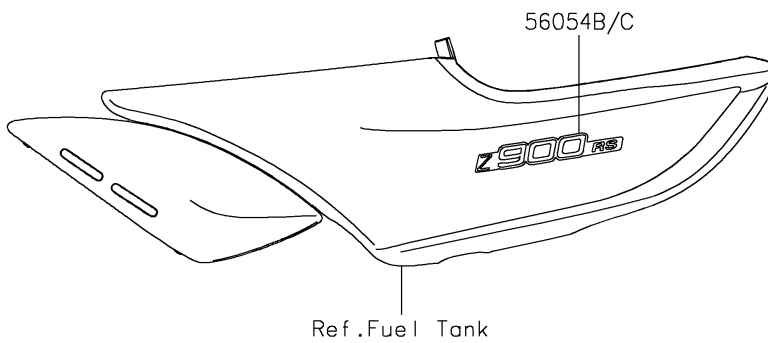

# 2019 Z900RS ABS PARTS DIAGRAM

Decals(Brown)(CKFB)

F2861B

## 2019 Z900RS ABS PARTS LIST

Decals(Brown)(CKFB)

ITEM NAME	PART NUMBER	QUANTITY
MARK,FUEL TANK,LH,KAWASAKI,3D (Ref # 56054)	56054-2282	1
MARK,FUEL TANK,RH,KAWASAKI,3D (Ref # 56054A)	56054-2283	1
MARK,SIDE COVER,LH,Z900RS,3D (Ref # 56054B)	56054-2284	1
MARK,SIDE COVER,RH,Z900RS,3D (Ref # 56054C)	56054-2285	1
MARK,GENERATOR COVER (Ref # 56054D)	56054-2379	1
MARK,PULSAR COVER (Ref # 56054E)	56054-2380	1