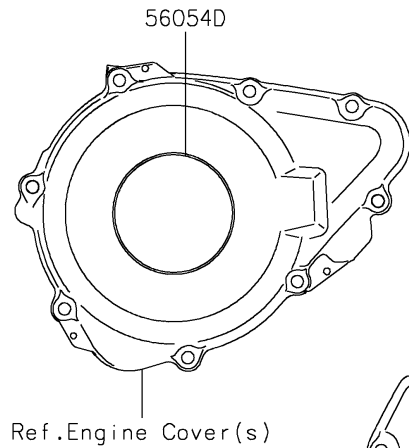

# 2019 Z900RS ABS PARTS DIAGRAM

Decals(Brown)(CKFB)

F2861B

## 2019 Z900RS ABS PARTS LIST

Decals(Brown)(CKFB)

ITEM NAME	PART NUMBER	QUANTITY
MARK,FUEL TANK,LH,KAWASAKI,3D (Ref # 56054)	56054-2282	1
MARK,FUEL TANK,RH,KAWASAKI,3D (Ref # 56054A)	56054-2283	1
MARK,SIDE COVER,LH,Z900RS,3D (Ref # 56054B)	56054-2284	1
MARK,SIDE COVER,RH,Z900RS,3D (Ref # 56054C)	56054-2285	1
MARK,GENERATOR COVER (Ref # 56054D)	56054-2379	1
MARK,PULSAR COVER (Ref # 56054E)	56054-2380	1