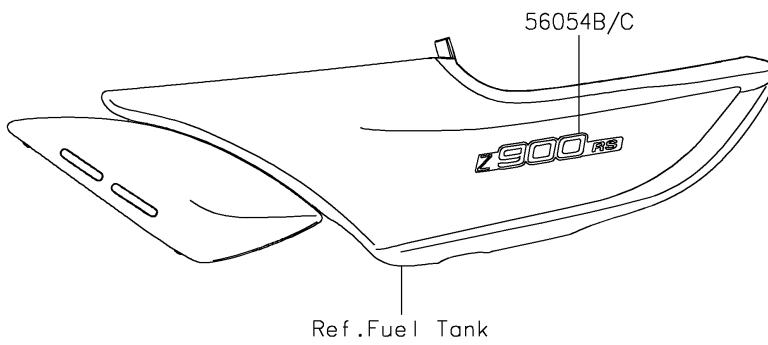

2020 Z900RS ABS PARTS DIAGRAM

Decals(Green)(CLFB)

F2861D

2020 Z900RS ABS PARTS LIST

Decals(Green)(CLFB)

ITEM NAME	PART NUMBER	QUANTITY
MARK,FUEL TANK,LH,KAWASAKI,3D (Ref # 56054)	56054-2282	1
MARK,FUEL TANK,RH,KAWASAKI,3D (Ref # 56054A)	56054-2283	1
MARK,SIDE COVER,LH,Z900RS,3D (Ref # 56054B)	56054-2284	1
MARK,SIDE COVER,RH,Z900RS,3D (Ref # 56054C)	56054-2285	1
MARK,GENERATOR COVER (Ref # 56054D)	56054-2379	1
MARK,PULSAR COVER (Ref # 56054E)	56054-2380	1