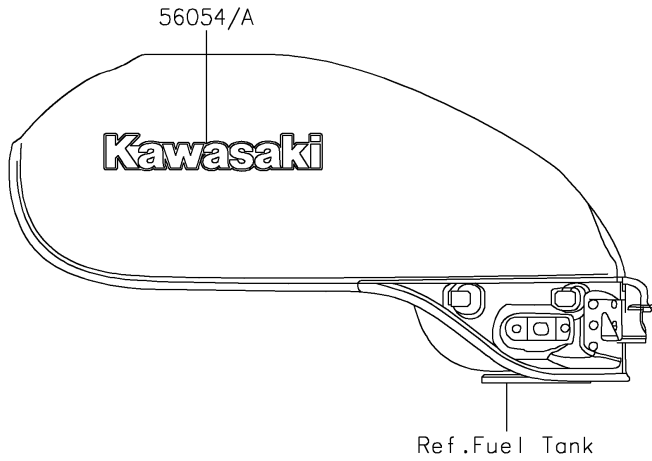

2020 Z900RS ABS PARTS DIAGRAM

Decals(Green)(CLFB)

F2861D

2020 Z900RS ABS PARTS LIST

Decals(Green)(CLFB)

ITEM NAME	PART NUMBER	QUANTITY
MARK,FUEL TANK,LH,KAWASAKI,3D (Ref # 56054)	56054-2282	1
MARK,FUEL TANK,RH,KAWASAKI,3D (Ref # 56054A)	56054-2283	1
MARK,SIDE COVER,LH,Z900RS,3D (Ref # 56054B)	56054-2284	1
MARK,SIDE COVER,RH,Z900RS,3D (Ref # 56054C)	56054-2285	1
MARK,GENERATOR COVER (Ref # 56054D)	56054-2379	1
MARK,PULSAR COVER (Ref # 56054E)	56054-2380	1