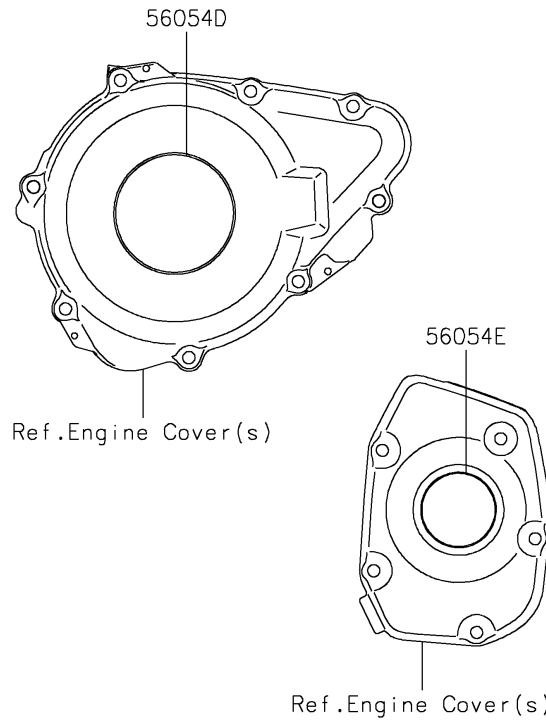

2020 Z900RS ABS PARTS DIAGRAM

Decals(Green)(CLFB)

F2861D

2020 Z900RS ABS PARTS LIST

Decals(Green)(CLFB)

ITEM NAME	PART NUMBER	QUANTITY
MARK,FUEL TANK,LH,KAWASAKI,3D (Ref # 56054)	56054-2282	1
MARK,FUEL TANK,RH,KAWASAKI,3D (Ref # 56054A)	56054-2283	1
MARK,SIDE COVER,LH,Z900RS,3D (Ref # 56054B)	56054-2284	1
MARK,SIDE COVER,RH,Z900RS,3D (Ref # 56054C)	56054-2285	1
MARK,GENERATOR COVER (Ref # 56054D)	56054-2379	1
MARK,PULSAR COVER (Ref # 56054E)	56054-2380	1