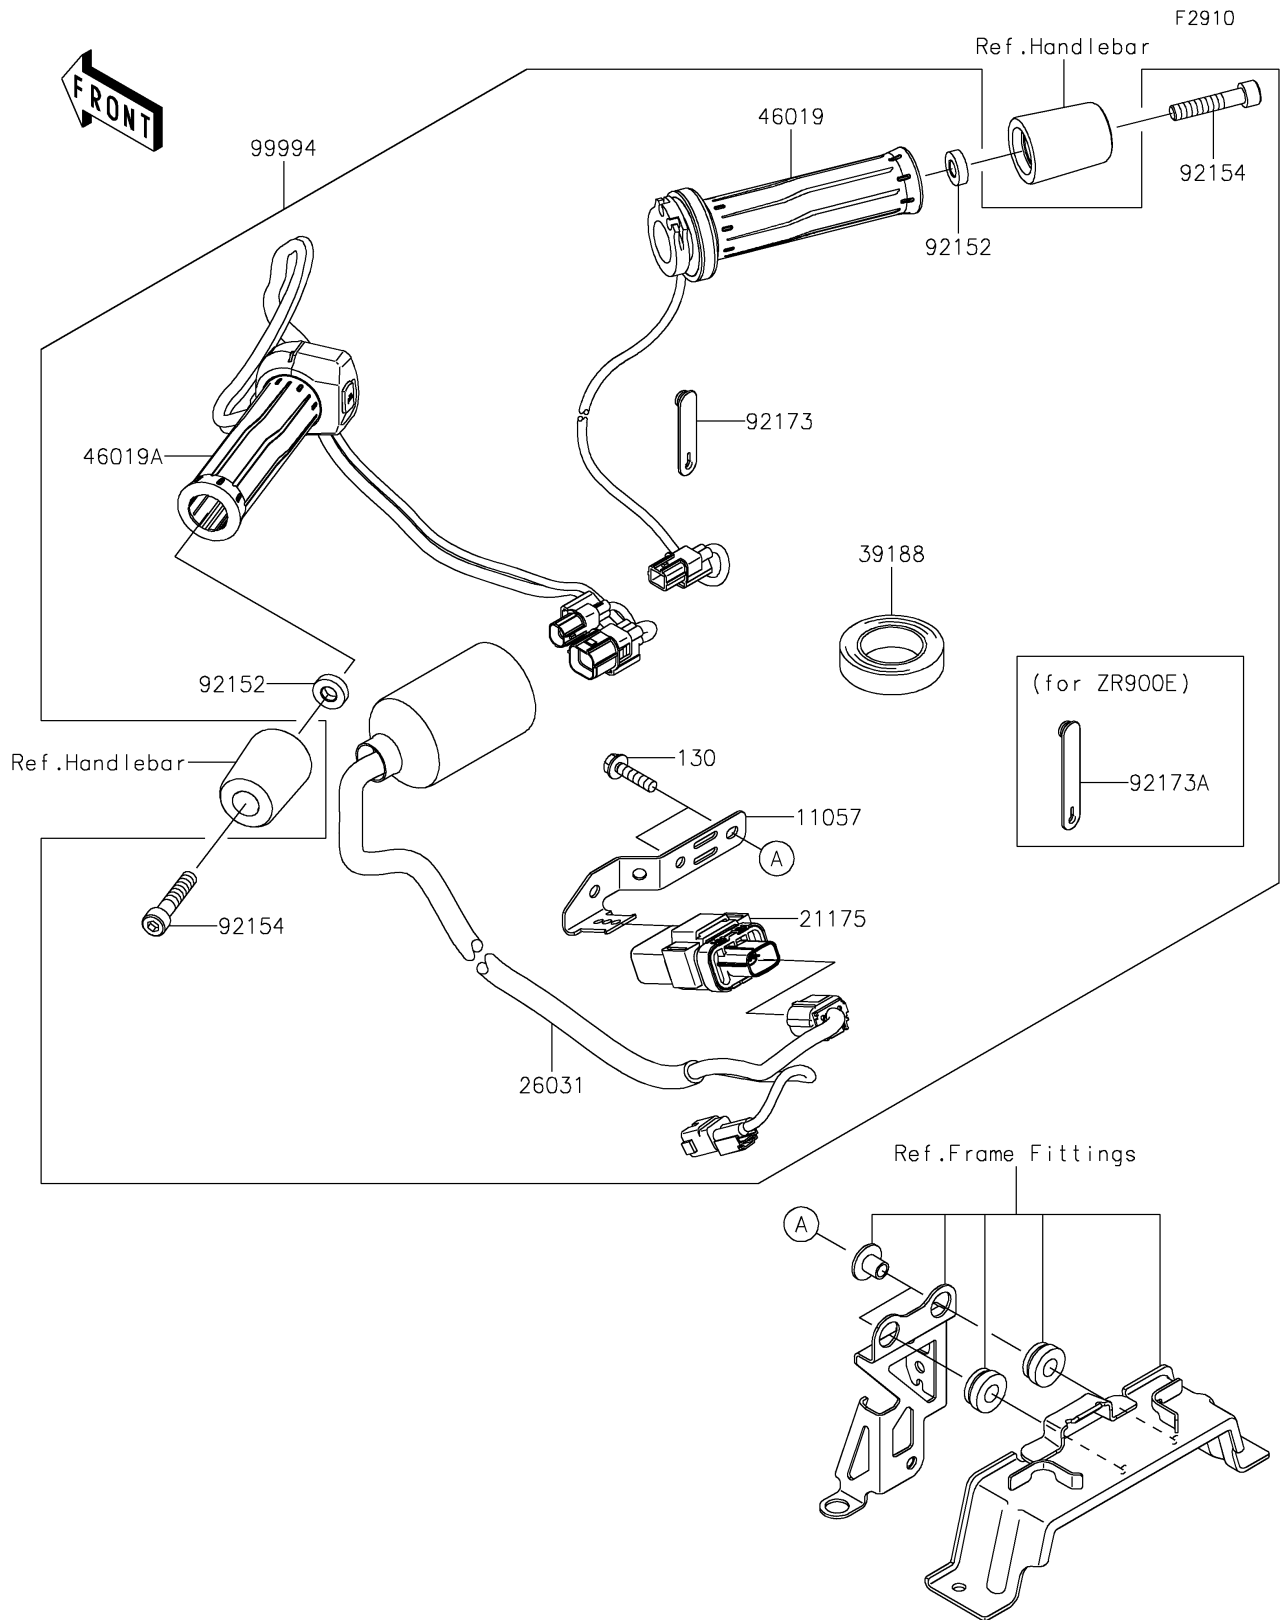

2019 Z900RS ABS PARTS DIAGRAM

Accessory(Grip Heater)

2019 Z900RS ABS PARTS LIST

Accessory(Grip Heater)

ITEM NAME	PART NUMBER	QUANTITY
-----------	-------------	----------