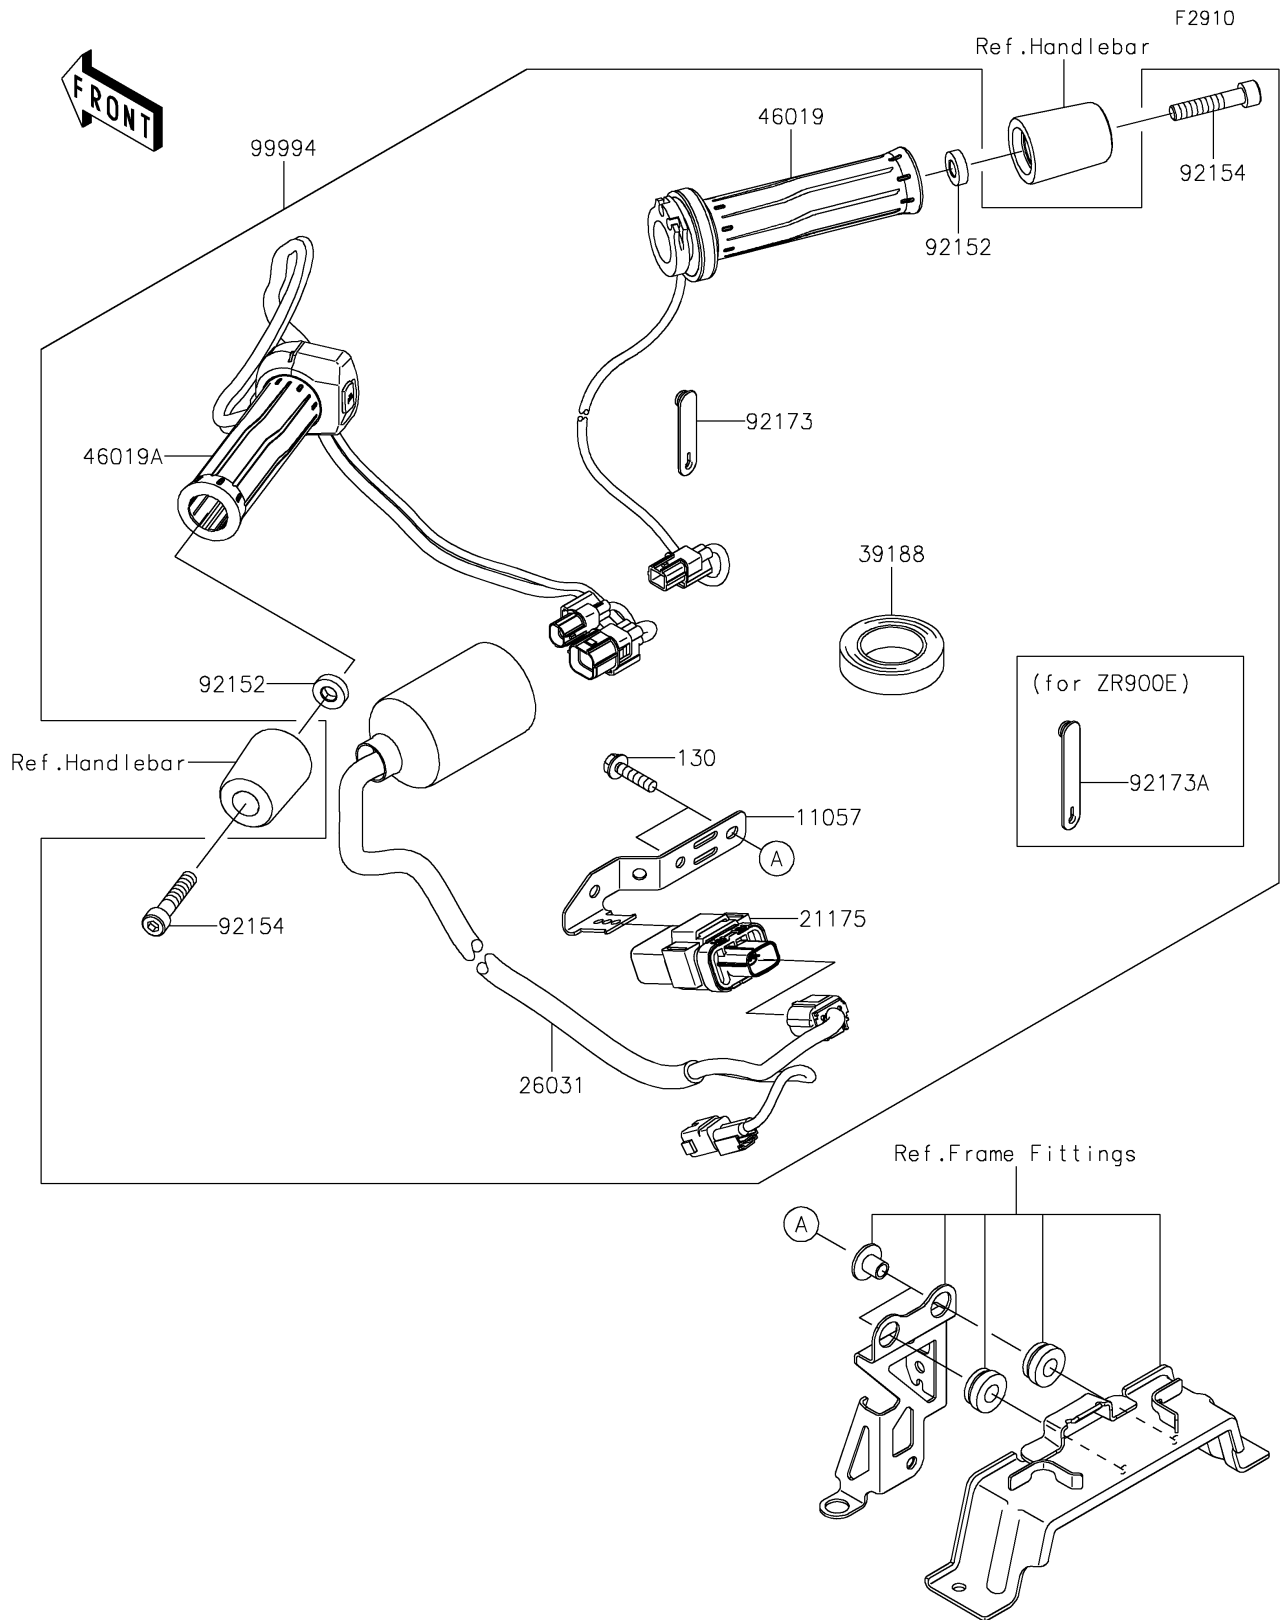

2019 Z900RS ABS PARTS DIAGRAM

Accessory(Grip Heater)

2019 Z900RS ABS PARTS LIST

Accessory(Grip Heater)

ITEM NAME	PART NUMBER	QUANTITY
BRACKET (Ref # 11057)	11057-1455	1
CONTROL UNIT-ELECTRONIC,GH (Ref # 21175)	21175-1329	1
HARNESS,SUB (Ref # 26031)	26031-2364	1
TAPE,HARNESS (Ref # 39188)	39188-0006	1
GRIP-ASSY,THROTTLE,HEATER (Ref # 46019)	46019-0077	1
GRIP-ASSY,HANDLE,LH,HEATER (Ref # 46019A)	46019-0091	1
COLLAR,8.2X18X5 (Ref # 92152)	92152-1848	2
BOLT,SOCKET,8X40 (Ref # 92154)	92154-1001	2
CLAMP,RUBBER PLATE (Ref # 92173)	92173-1229	1
CLAMP (Ref # 92173A)	92173-1526	1
KIT-ACCESSORY,GRIP-HEATER (Ref # 99994)	99994-1219	1
BOLT-FLANGED,6X25 (Ref # 130)	130BA0625	2