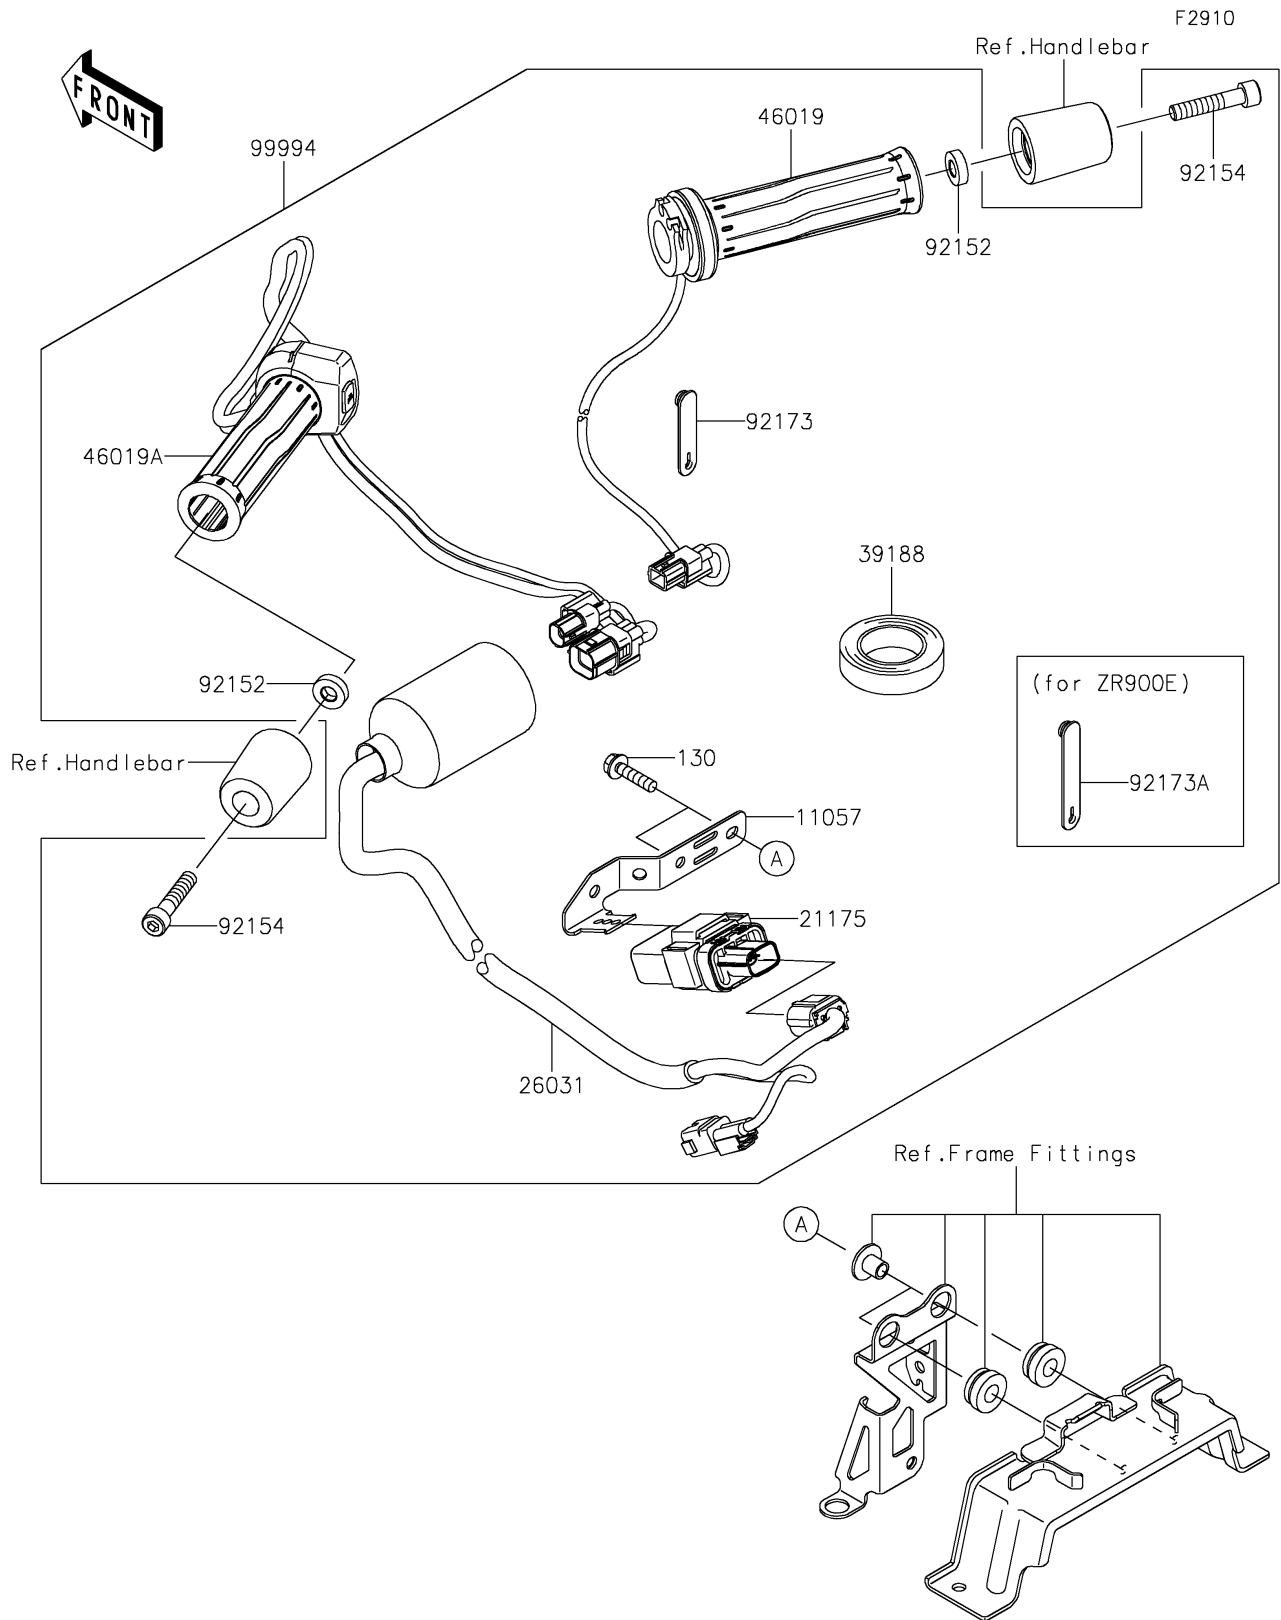

2020 Z900RS ABS PARTS DIAGRAM

Accessory(Grip Heater)

2020 Z900RS ABS PARTS LIST

Accessory(Grip Heater)

ITEM NAME	PART NUMBER	QUANTITY
BRACKET (Ref # 11057)	11057-1455	1
CONTROL UNIT-ELECTRONIC,GH (Ref # 21175)	21175-1329	1
HARNESS,SUB (Ref # 26031)	26031-2364	1
TAPE,HARNESS (Ref # 39188)	39188-0006	1
GRIP-ASSY,THROTTLE,HEATER (Ref # 46019)	46019-0077	1
GRIP-ASSY,HANDLE,LH,HEATER (Ref # 46019A)	46019-0091	1
COLLAR,8.2X18X5 (Ref # 92152)	92152-1848	2
BOLT,SOCKET,8X40 (Ref # 92154)	92154-1001	2
CLAMP,RUBBER PLATE (Ref # 92173)	92173-1229	1
CLAMP (Ref # 92173A)	92173-1526	1
KIT-ACCESSORY,GRIP-HEATER (Ref # 99994)	99994-1219	1
BOLT-FLANGED,6X25 (Ref # 130)	130BA0625	2