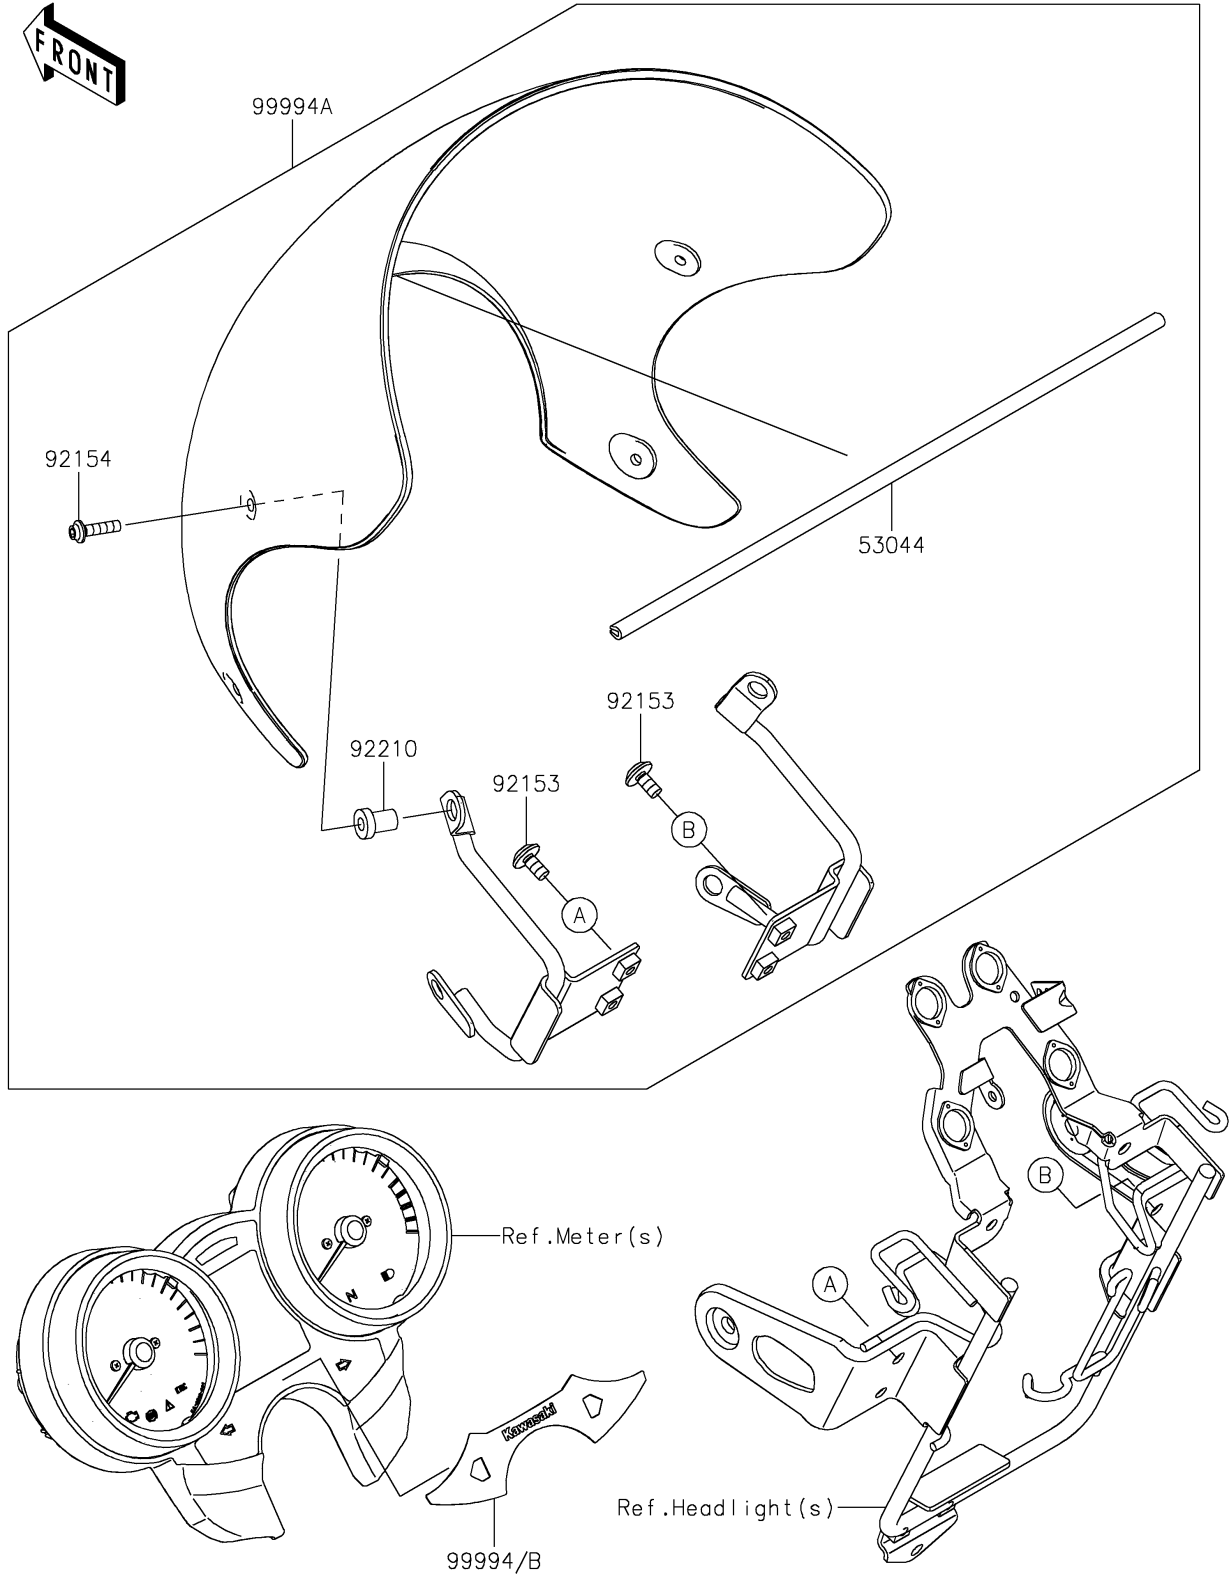

2019 Z900RS ABS PARTS DIAGRAM

Accessory(Cover)

F2910B

2019 Z900RS ABS PARTS LIST

Accessory(Cover)

ITEM NAME	PART NUMBER	QUANTITY
TRIM (Ref # 53044)	53044-0625	1
BOLT,SOCKET,6X12 (Ref # 92153)	92153-1948	4
BOLT,SOCKET,5X20 (Ref # 92154)	92154-0919	4
NUT,5MM (Ref # 92210)	92210-0001	4
KIT-ACC,INDICATOR COVER,SILVER (Ref # 99994)	99994-1016	1
KIT-ACCESSORY,METER COVER (Ref # 99994A)	99994-1021	1
INDICATOR COVER,BLACK (Ref # 99994B)	99994-1220	1