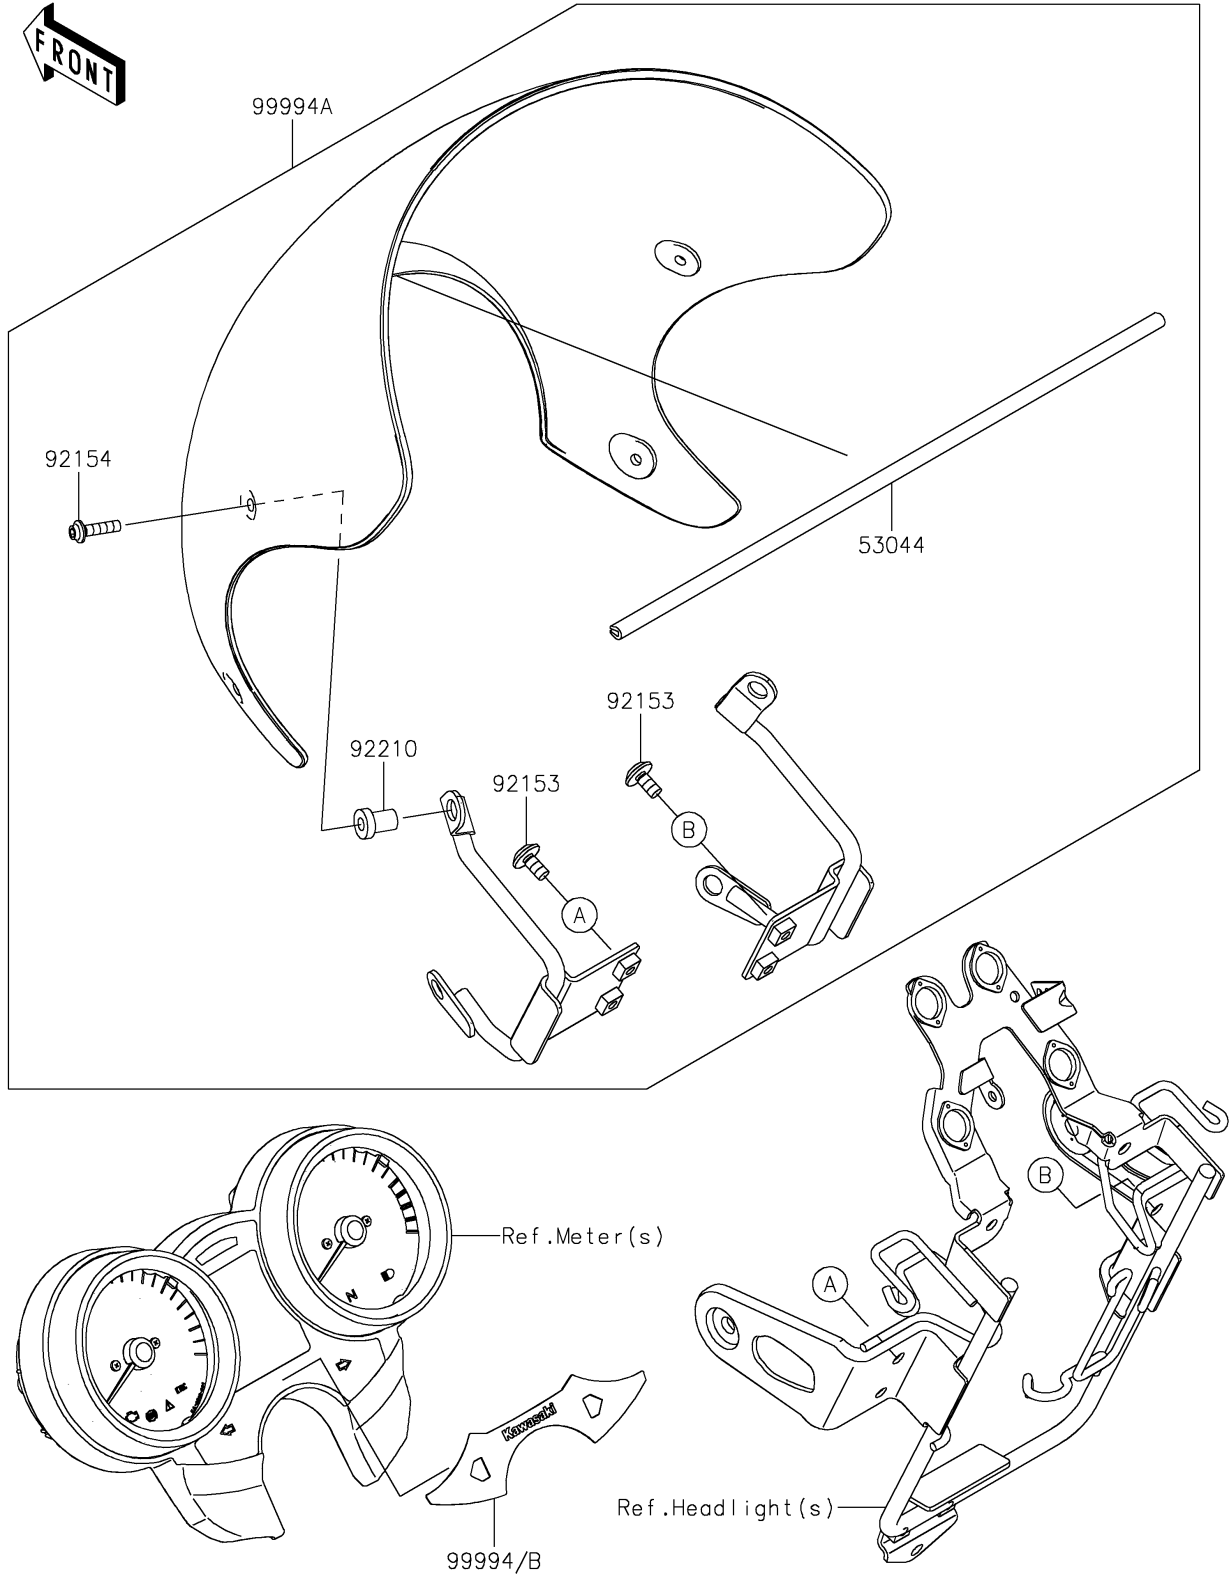

2020 Z900RS ABS PARTS DIAGRAM

Accessory(Cover)

F2910B

2020 Z900RS ABS PARTS LIST

Accessory(Cover)

ITEM NAME	PART NUMBER	QUANTITY
TRIM (Ref # 53044)	53044-0625	1
BOLT,SOCKET,6X12 (Ref # 92153)	92153-1948	4
BOLT,SOCKET,5X20 (Ref # 92154)	92154-0919	4
NUT,5MM (Ref # 92210)	92210-0001	4
KIT-ACC,INDICATOR COVER,SILVER (Ref # 99994)	99994-1016	1
KIT-ACCESSORY,METER COVER (Ref # 99994A)	99994-1021	1
INDICATOR COVER,BLACK (Ref # 99994B)	99994-1220	1