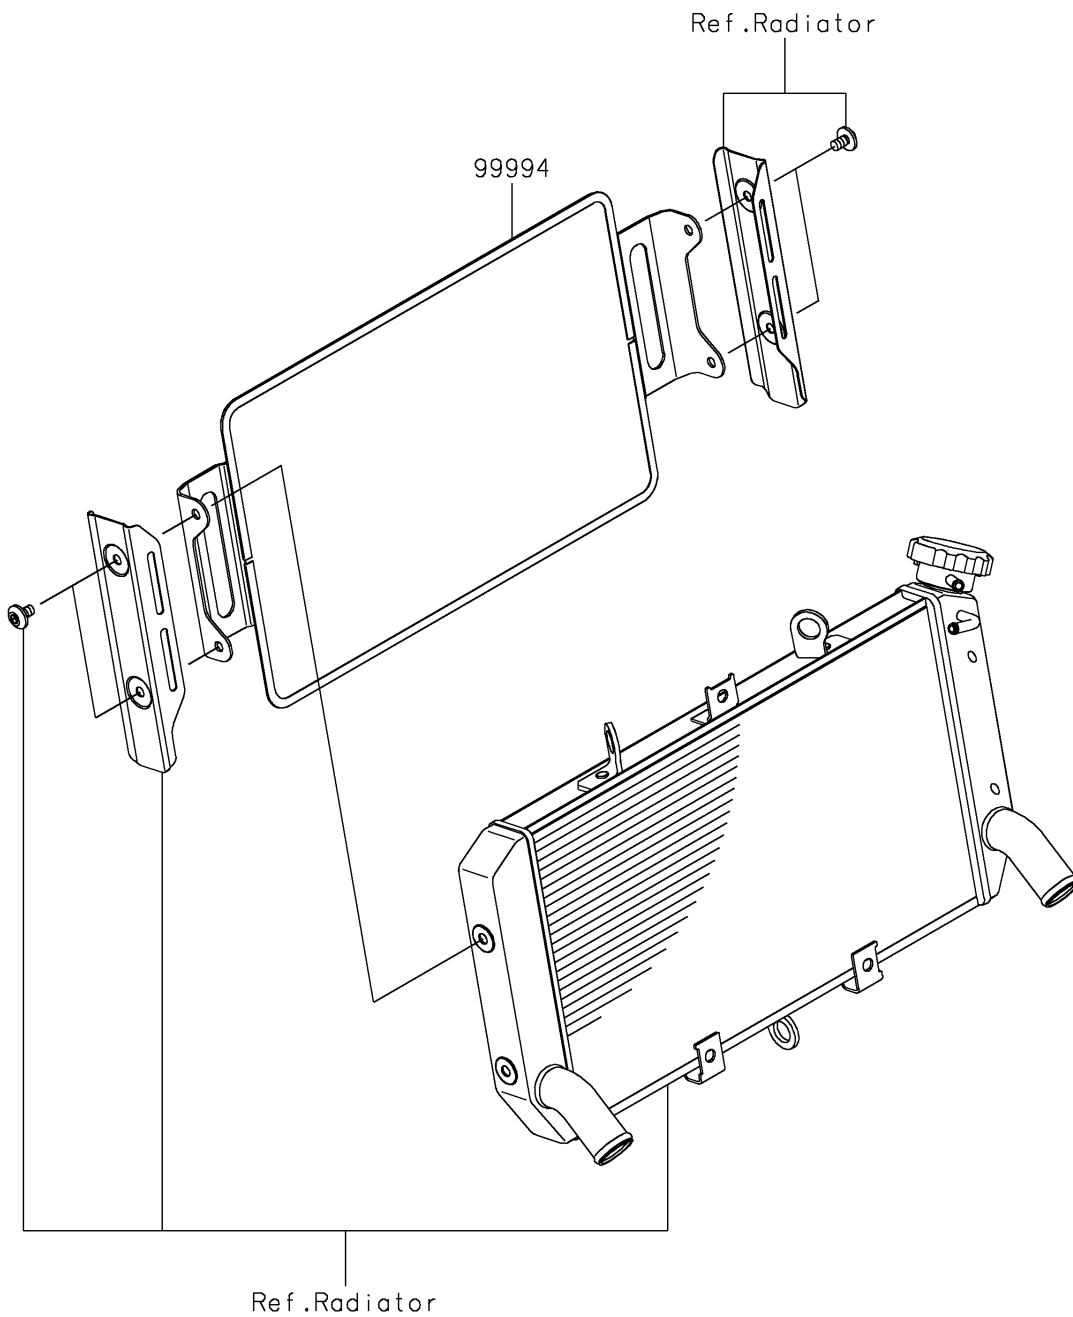

2019 Z900RS ABS PARTS DIAGRAM

Accessory(Radiator Guard)

F2910C

2019 Z900RS ABS PARTS LIST

Accessory(Radiator Guard)

ITEM NAME	PART NUMBER	QUANTITY
KIT-ACCESSORY,RADIATOR GUARD (Ref # 99994)	99994-1012	1