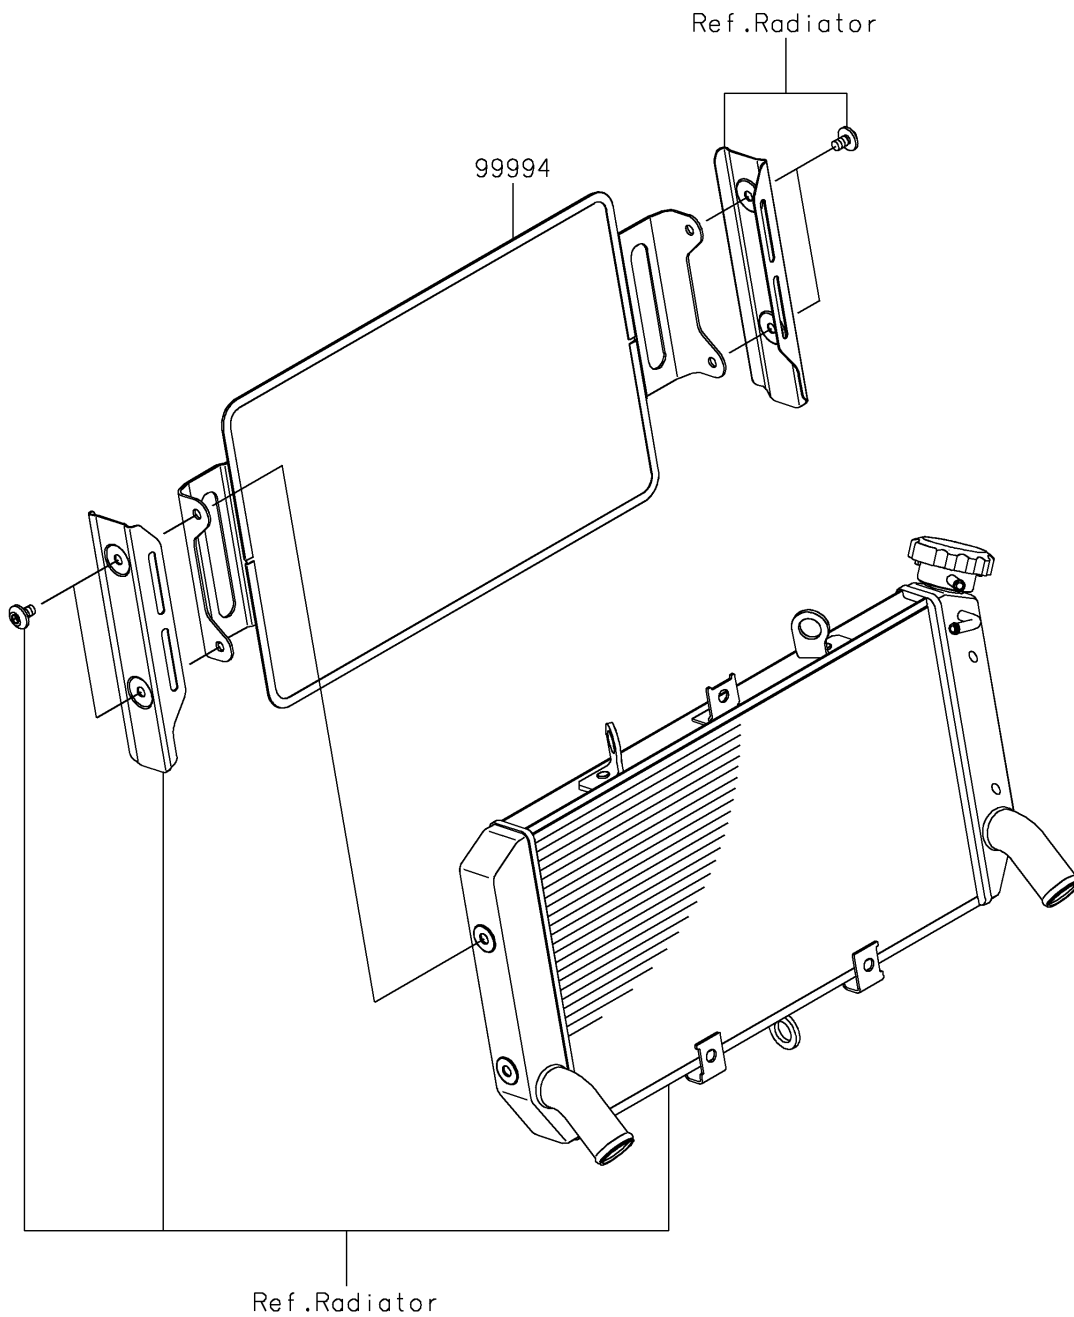

2019 Z900RS ABS PARTS DIAGRAM

Accessory(Radiator Guard)

F2910C

2019 Z900RS ABS PARTS LIST

Accessory(Radiator Guard)

ITEM NAME	PART NUMBER	QUANTITY
KIT-ACCESSORY,RADIATOR GUARD (Ref # 99994)	99994-1012	1