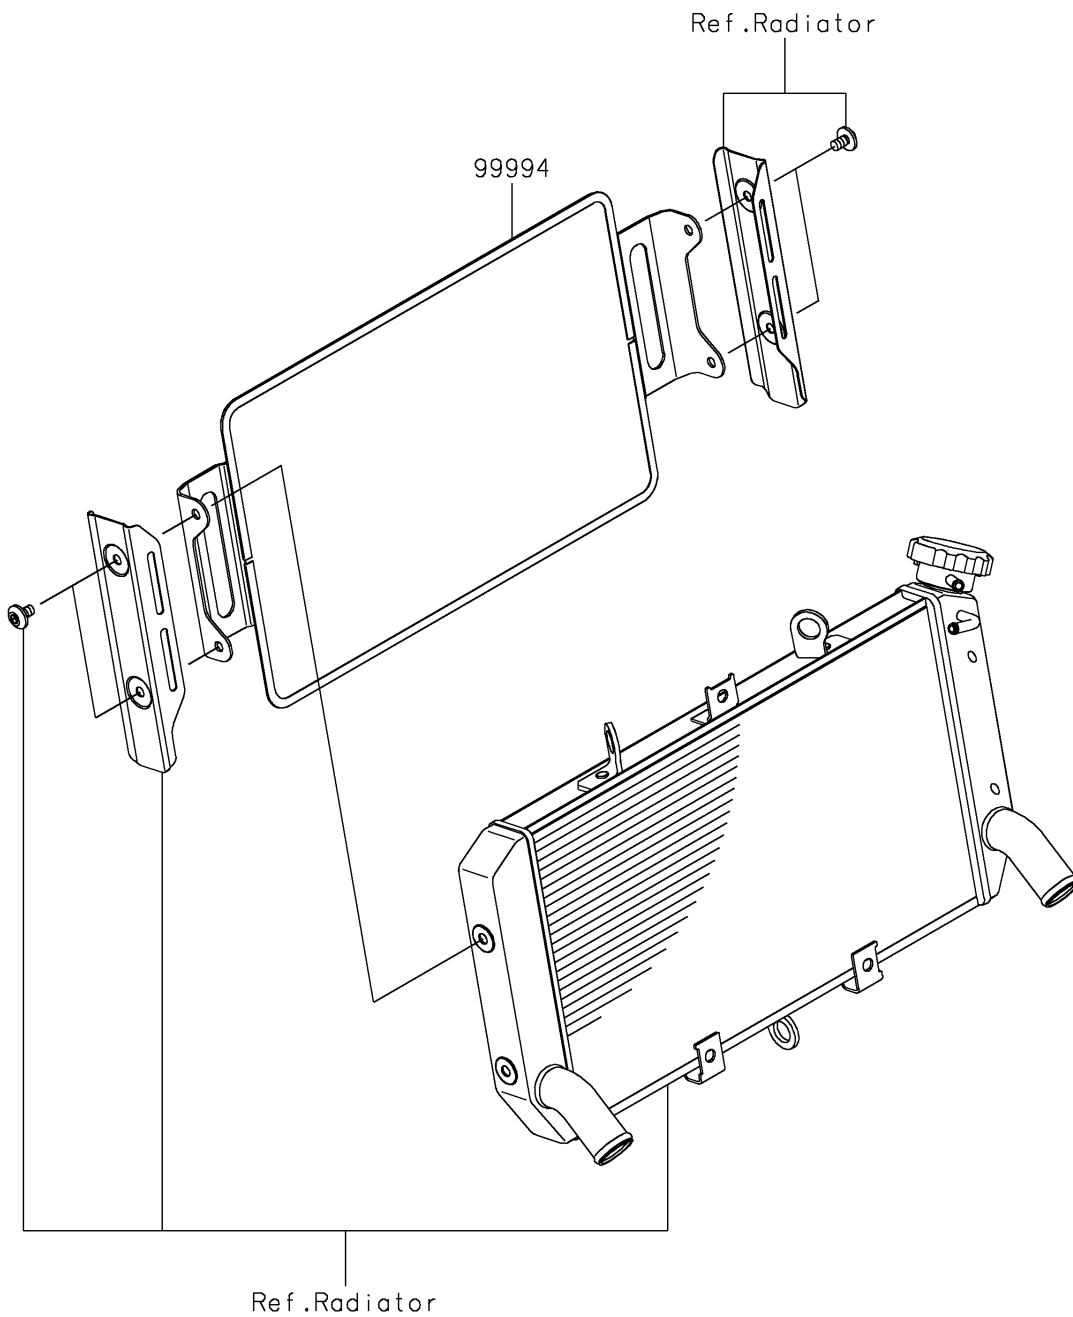

2020 Z900RS ABS PARTS DIAGRAM

Accessory(Radiator Guard)

F2910C

2020 Z900RS ABS PARTS LIST

Accessory(Radiator Guard)

ITEM NAME	PART NUMBER	QUANTITY
KIT-ACCESSORY,RADIATOR GUARD (Ref # 99994)	99994-1012	1