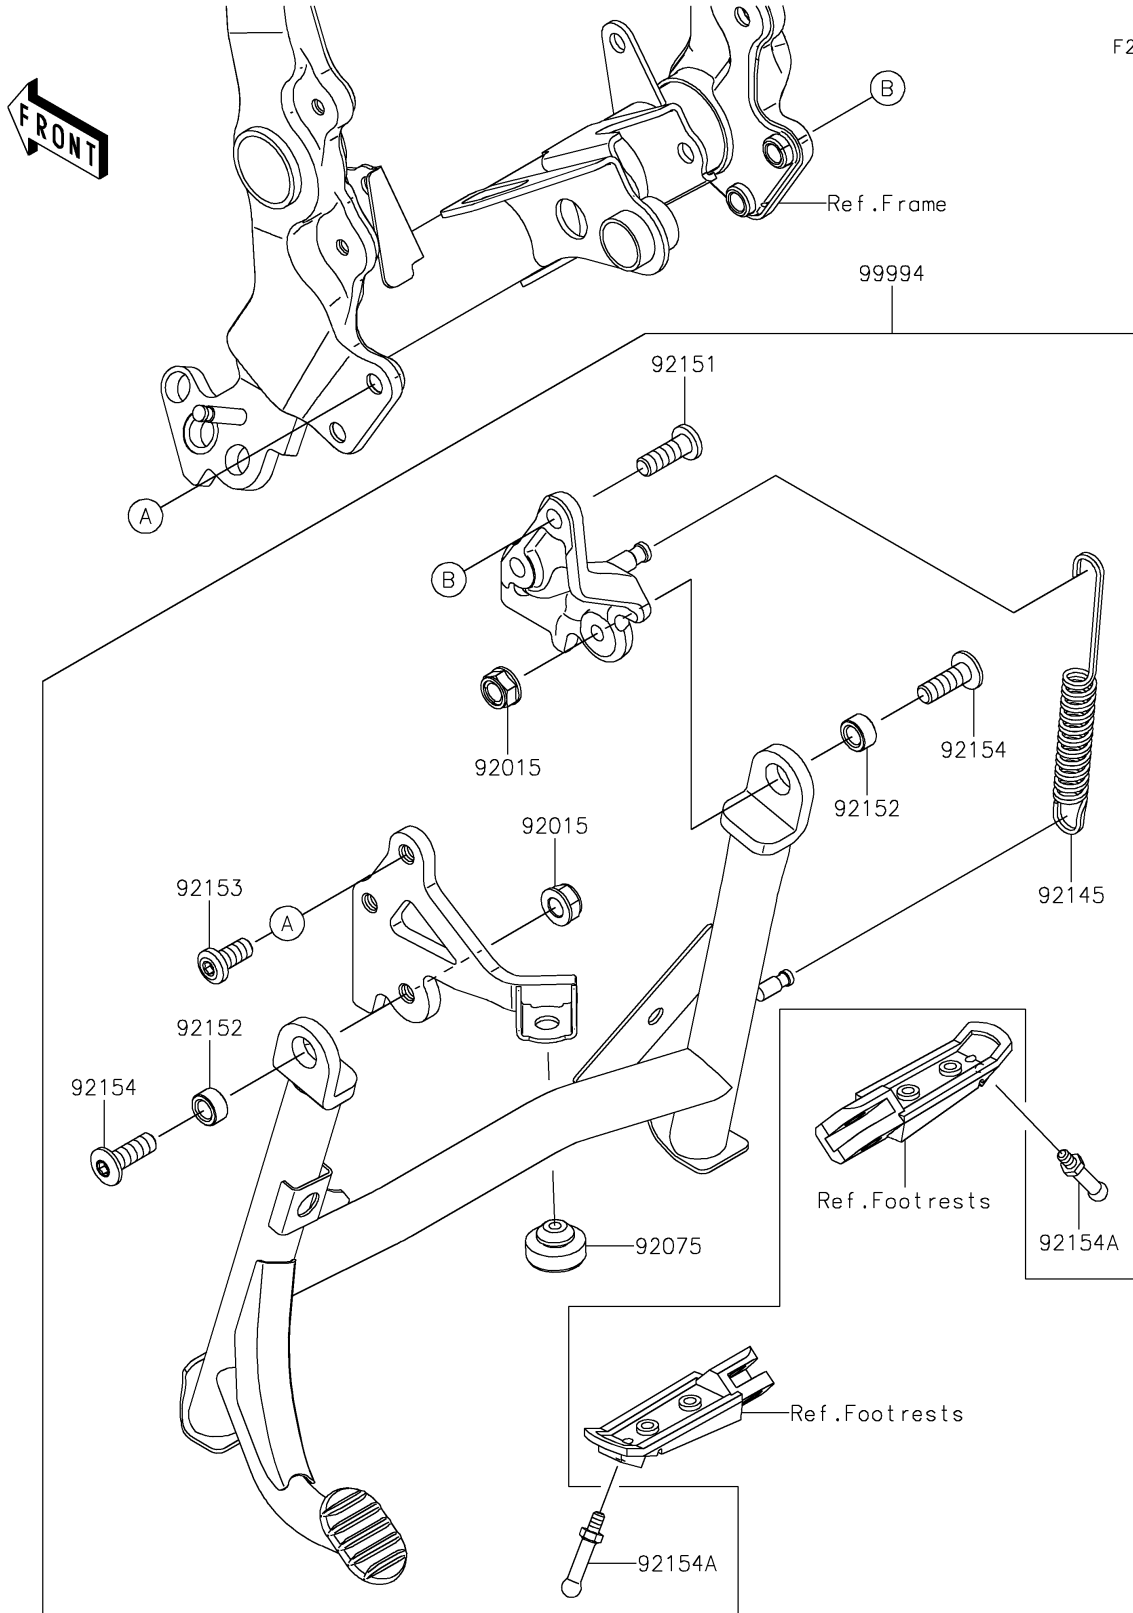

2020 Z900RS ABS PARTS DIAGRAM

Accessory(Center Stand)

F2910D

2020 Z900RS ABS PARTS LIST

Accessory(Center Stand)

ITEM NAME	PART NUMBER	QUANTITY
NUT,LOCK,FLANGED,10MM (Ref # 92015)	92015-1717	2
DAMPER (Ref # 92075)	92075-1045	1
SPRING,STAND (Ref # 92145)	92145-0071	1
BOLT,SOCKET,10X30 (Ref # 92151)	92151-1372	2
COLLAR,10X17X9 (Ref # 92152)	92152-1906	2
BOLT,SOCKET,10X22 (Ref # 92153)	92153-1477	2
BOLT,SOCKET,10X30 (Ref # 92154)	92154-1665	2
BOLT,BANK SENSOR (Ref # 92154A)	92154-3985	2
KIT-ACCESSORY,CENTER STAND (Ref # 99994)	99994-1017	1