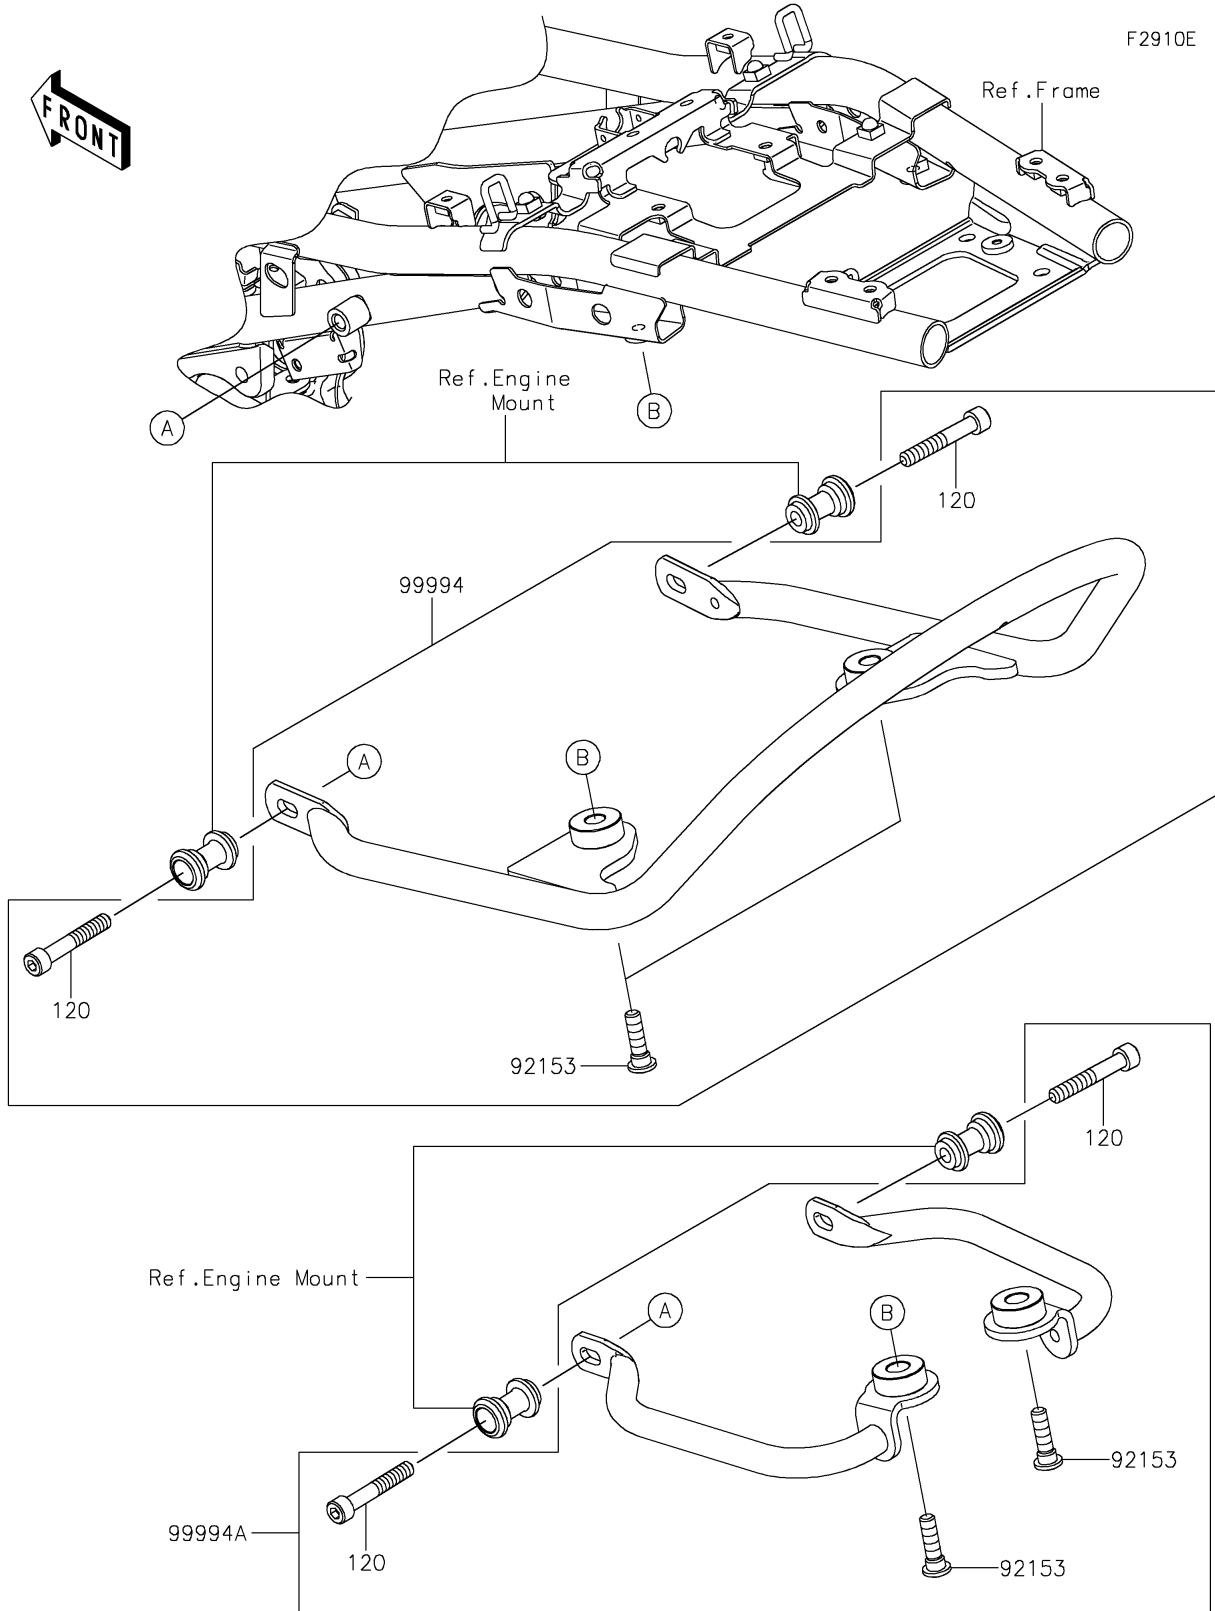

2020 Z900RS ABS PARTS DIAGRAM

Accessory(Grip)

2020 Z900RS ABS PARTS LIST

Accessory(Grip)

| ITEM NAME | PART NUMBER | QUANTITY |
|--|-------------|----------|
| BOLT,SOCKET,8X30 (Ref # 92153) | 92153-1624 | 2 |
| KIT-ACCESSORY,GRAB BAR (Ref # 99994) | 99994-1013 | 1 |
| KIT-ACCESSORY,SIDE GRIP (Ref # 99994A) | 99994-1014 | 1 |
| BOLT-SOCKET,8X50 (Ref # 120) | 120CC0850 | 2 |