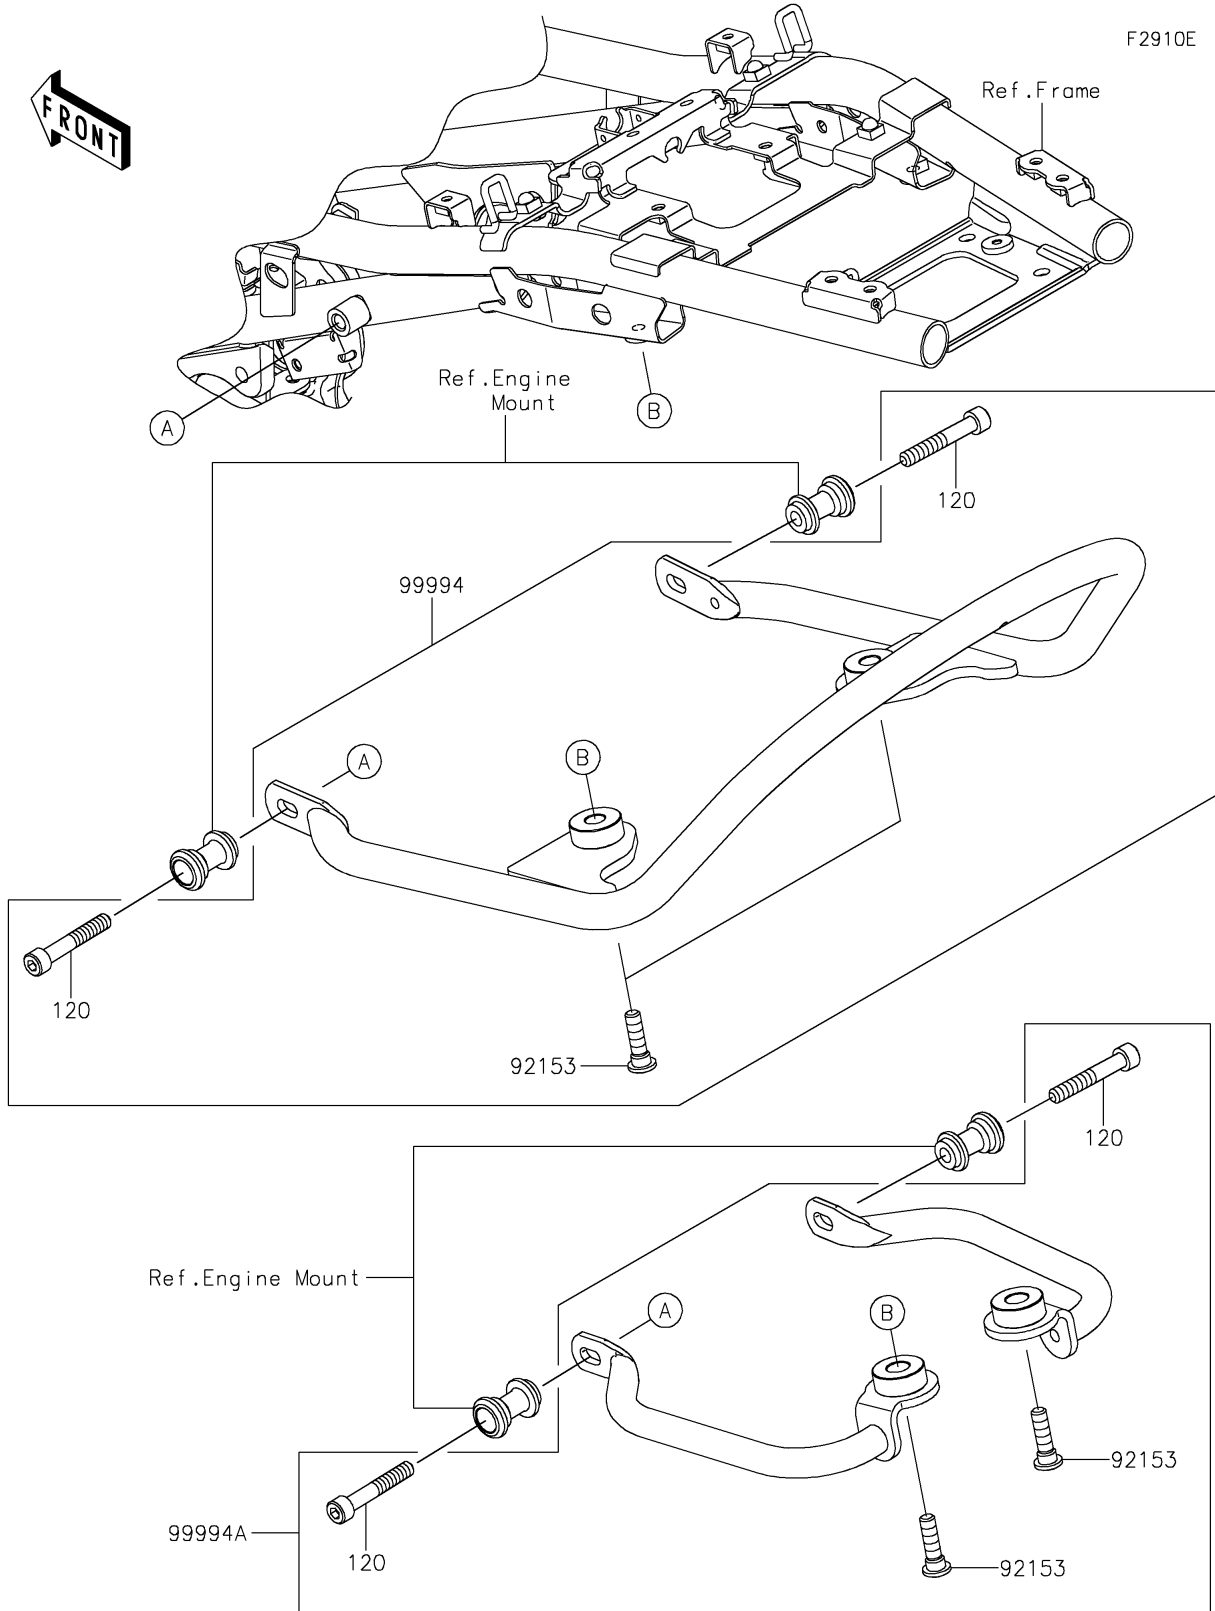

2020 Z900RS ABS PARTS DIAGRAM

Accessory(Grip)

2020 Z900RS ABS PARTS LIST

Accessory(Grip)

ITEM NAME	PART NUMBER	QUANTITY
BOLT,SOCKET,8X30 (Ref # 92153)	92153-1624	2
KIT-ACCESSORY,GRAB BAR (Ref # 99994)	99994-1013	1
KIT-ACCESSORY,SIDE GRIP (Ref # 99994A)	99994-1014	1
BOLT-SOCKET,8X50 (Ref # 120)	120CC0850	2