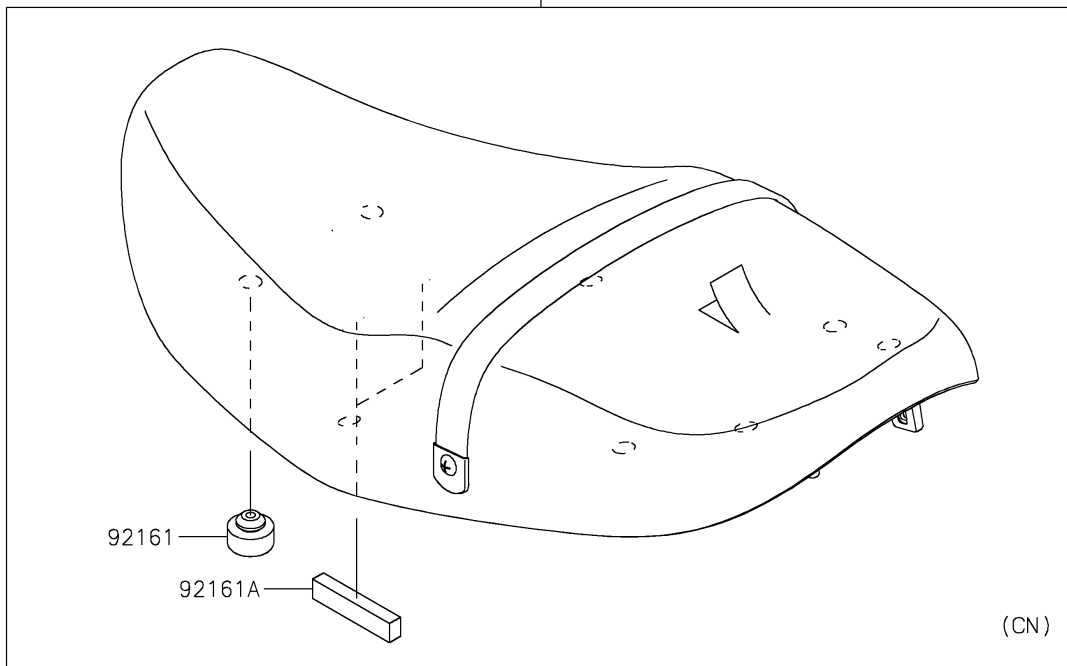

2019 Z900RS ABS PARTS DIAGRAM

Accessory(Seat)

F2910F

99994

99994A

2019 Z900RS ABS PARTS LIST

Accessory(Seat)

ITEM NAME	PART NUMBER	QUANTITY
DAMPER,SEAT (Ref # 92161)	92161-0930	8
DAMPER,10X70X15 (Ref # 92161A)	92161-2132	2
KIT-ACCESSORY,SEAT(LOW) (Ref # 99994)	99994-1022	1