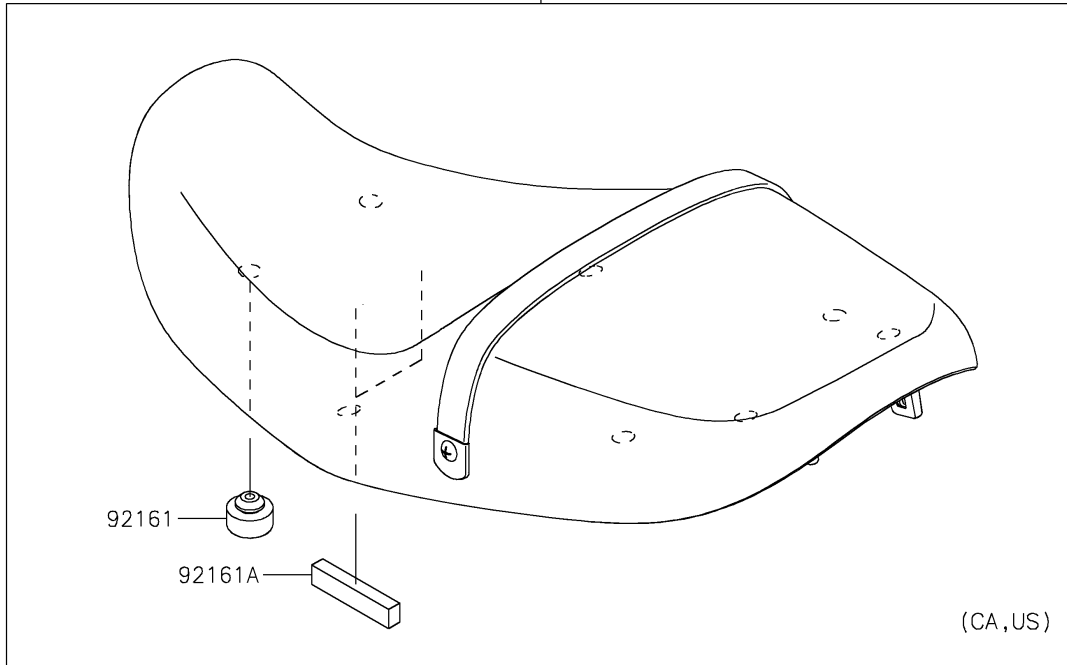

2019 Z900RS ABS PARTS DIAGRAM

Accessory(Seat)

F2910F

99994

99994A

2019 Z900RS ABS PARTS LIST

Accessory(Seat)

ITEM NAME	PART NUMBER	QUANTITY
DAMPER,SEAT (Ref # 92161)	92161-0930	8
DAMPER,10X70X15 (Ref # 92161A)	92161-2132	2
KIT-ACCESSORY,SEAT(LOW) (Ref # 99994)	99994-1022	1