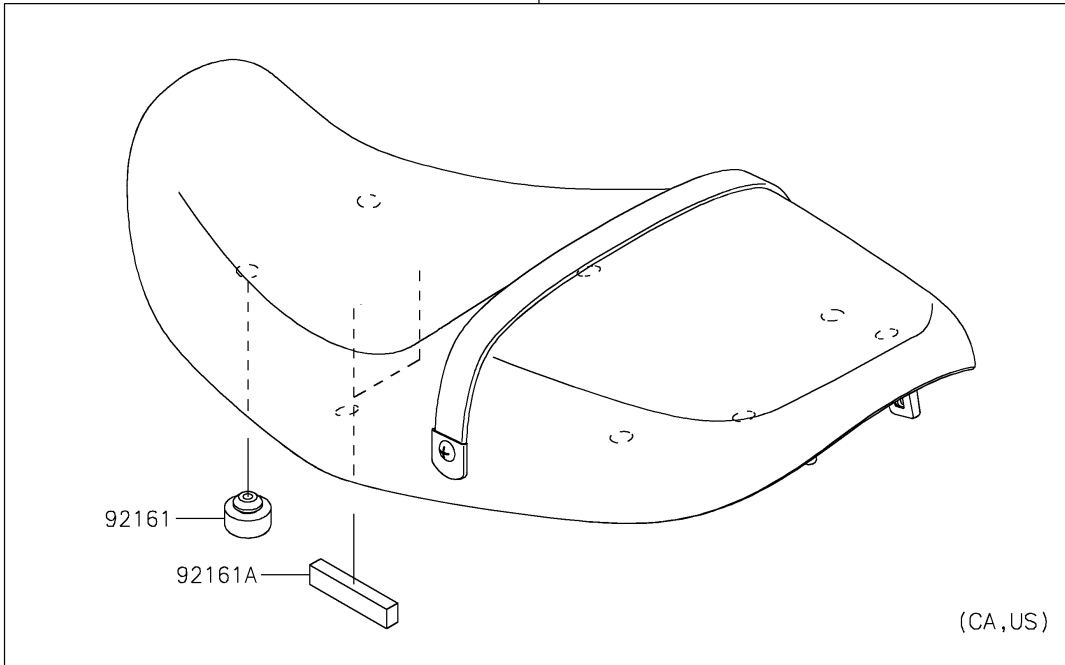

2019 Z900RS ABS PARTS DIAGRAM

Accessory(Seat)

F2910F

99994

99994A

2019 Z900RS ABS PARTS LIST

Accessory(Seat)

| ITEM NAME | PART NUMBER | QUANTITY |
|---------------------------------------|-------------|----------|
| DAMPER,SEAT (Ref # 92161) | 92161-0930 | 8 |
| DAMPER,10X70X15 (Ref # 92161A) | 92161-2132 | 2 |
| KIT-ACCESSORY,SEAT(LOW) (Ref # 99994) | 99994-1022 | 1 |