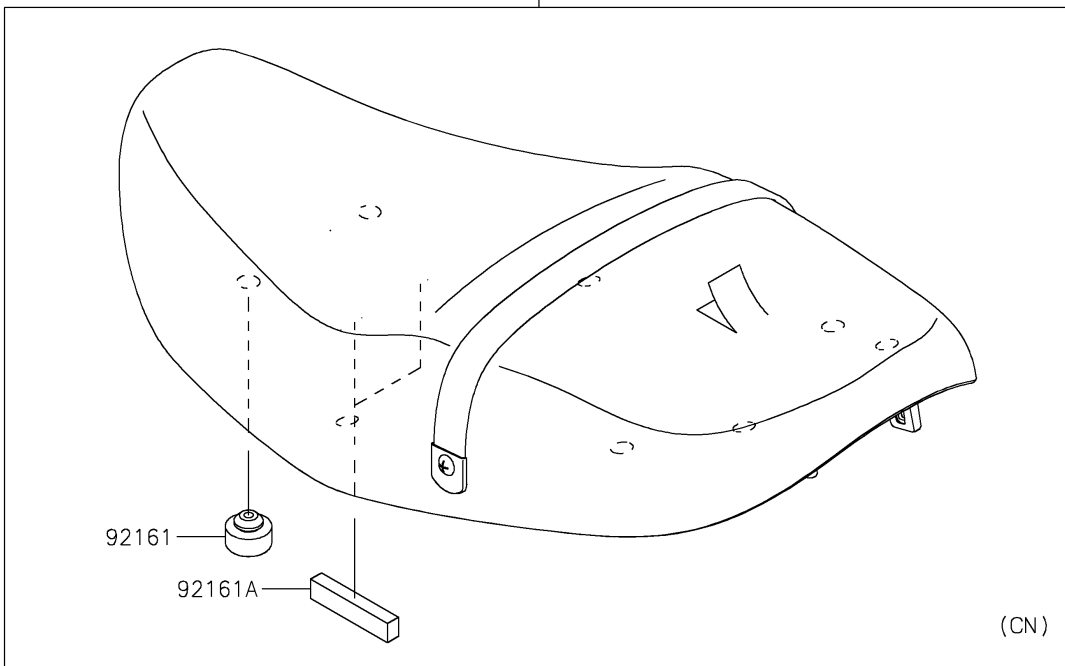

2019 Z900RS ABS PARTS DIAGRAM

Accessory(Seat)

F2910F

99994

99994A

2019 Z900RS ABS PARTS LIST

Accessory(Seat)

| ITEM NAME | PART NUMBER | QUANTITY |
|---------------------------------------|-------------|----------|
| DAMPER,SEAT (Ref # 92161) | 92161-0930 | 8 |
| DAMPER,10X70X15 (Ref # 92161A) | 92161-2132 | 2 |
| KIT-ACCESSORY,SEAT(LOW) (Ref # 99994) | 99994-1022 | 1 |