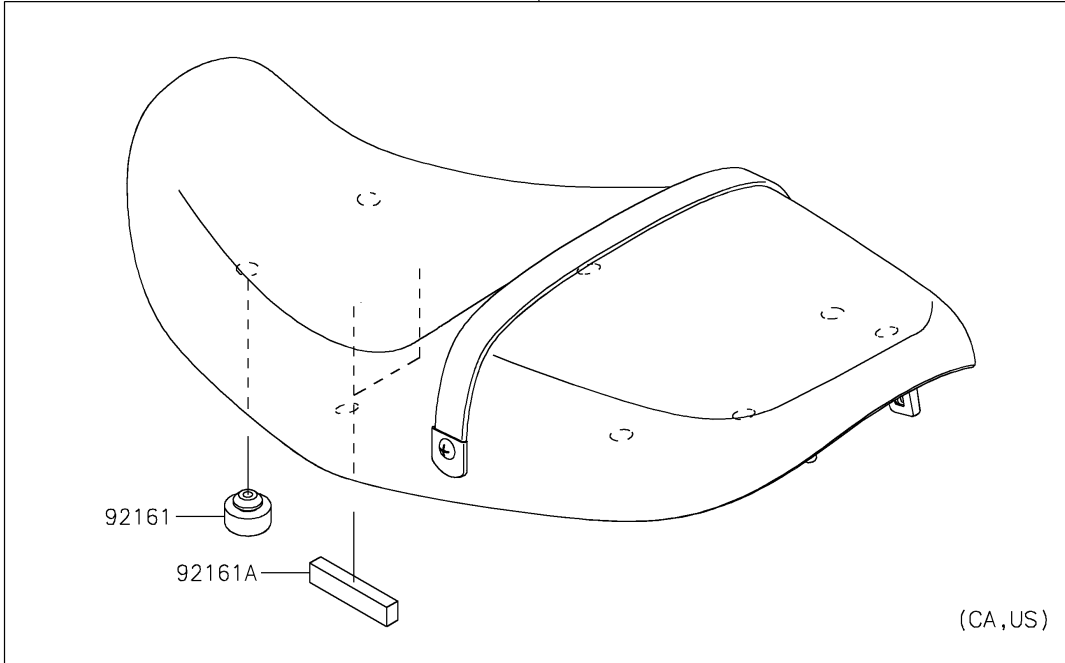

# 2019 Z900RS ABS PARTS DIAGRAM

Accessory(Seat)

F2910F

99994

99994A

## 2019 Z900RS ABS PARTS LIST

Accessory(Seat)

ITEM NAME	PART NUMBER	QUANTITY
DAMPER,SEAT (Ref # 92161)	92161-0930	8
DAMPER,10X70X15 (Ref # 92161A)	92161-2132	2
KIT-ACCESSORY,SEAT(LOW) (Ref # 99994)	99994-1022	1