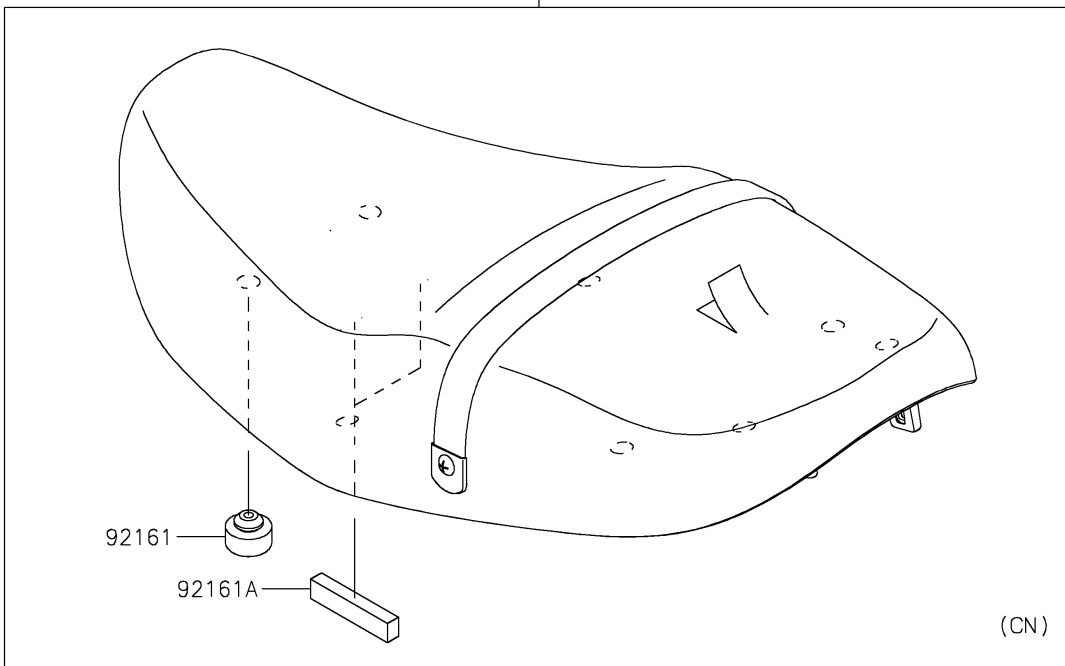

# 2019 Z900RS ABS PARTS DIAGRAM

Accessory(Seat)

F2910F

99994

99994A

## 2019 Z900RS ABS PARTS LIST

Accessory(Seat)

ITEM NAME	PART NUMBER	QUANTITY
DAMPER,SEAT (Ref # 92161)	92161-0930	8
DAMPER,10X70X15 (Ref # 92161A)	92161-2132	2
KIT-ACCESSORY,SEAT(LOW) (Ref # 99994)	99994-1022	1