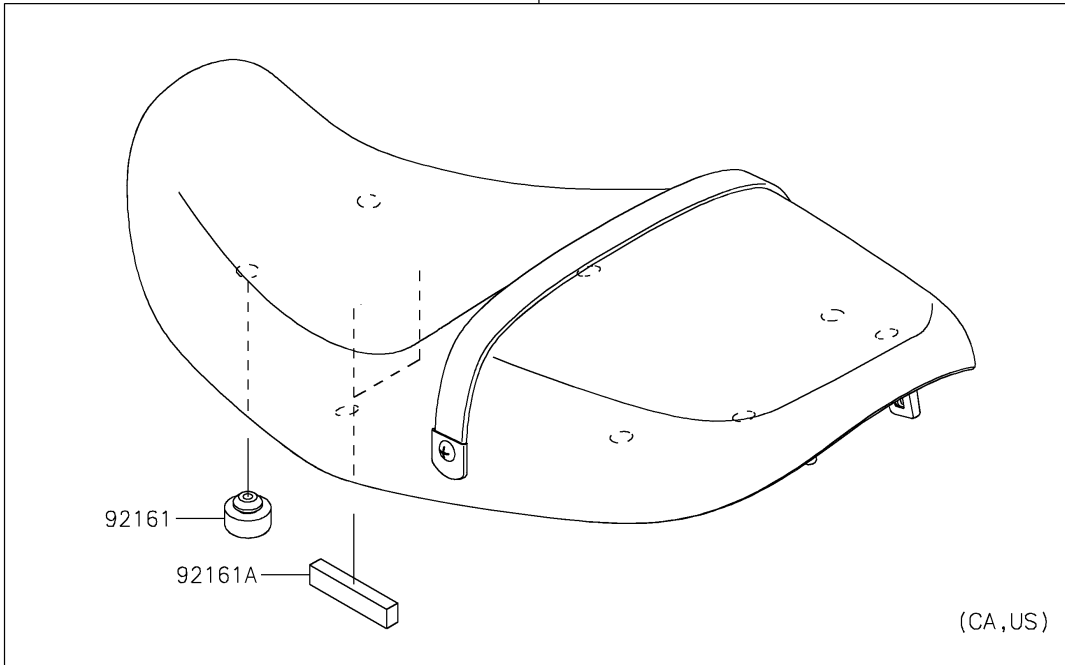

2020 Z900RS ABS PARTS DIAGRAM

Accessory(Seat)

F2910F

99994

99994A

2020 Z900RS ABS PARTS LIST

Accessory(Seat)

| ITEM NAME | PART NUMBER | QUANTITY |
|--------------------------------|-------------|----------|
| DAMPER,SEAT (Ref # 92161) | 92161-0930 | 8 |
| DAMPER,10X70X15 (Ref # 92161A) | 92161-2132 | 2 |