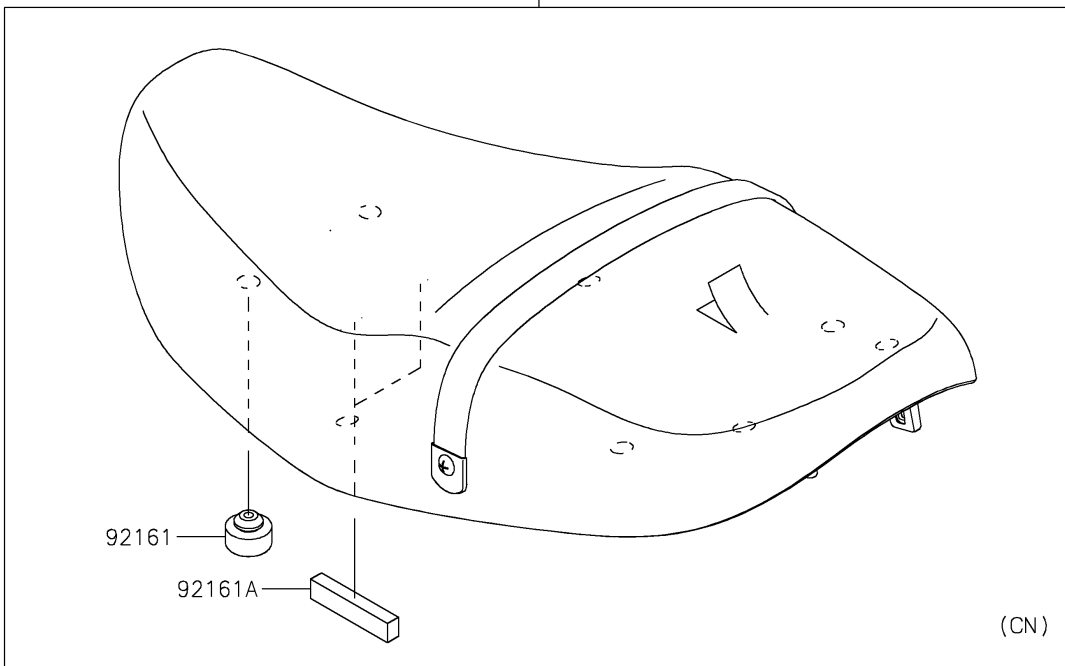

# 2020 Z900RS ABS PARTS DIAGRAM

Accessory(Seat)

F2910F

99994

99994A

## 2020 Z900RS ABS PARTS LIST

Accessory(Seat)

ITEM NAME	PART NUMBER	QUANTITY
DAMPER,SEAT (Ref # 92161)	92161-0930	8
DAMPER,10X70X15 (Ref # 92161A)	92161-2132	2