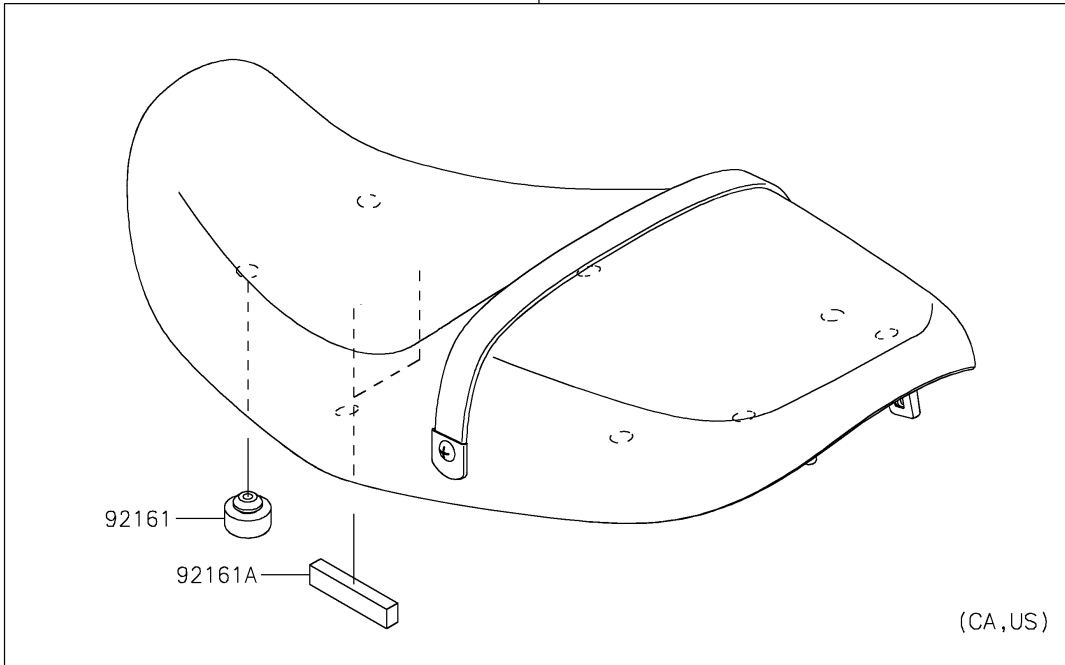

# 2020 Z900RS ABS PARTS DIAGRAM

Accessory(Seat)

F2910F

99994

99994A

## 2020 Z900RS ABS PARTS LIST

Accessory(Seat)

ITEM NAME	PART NUMBER	QUANTITY
DAMPER,SEAT (Ref # 92161)	92161-0930	8
DAMPER,10X70X15 (Ref # 92161A)	92161-2132	2