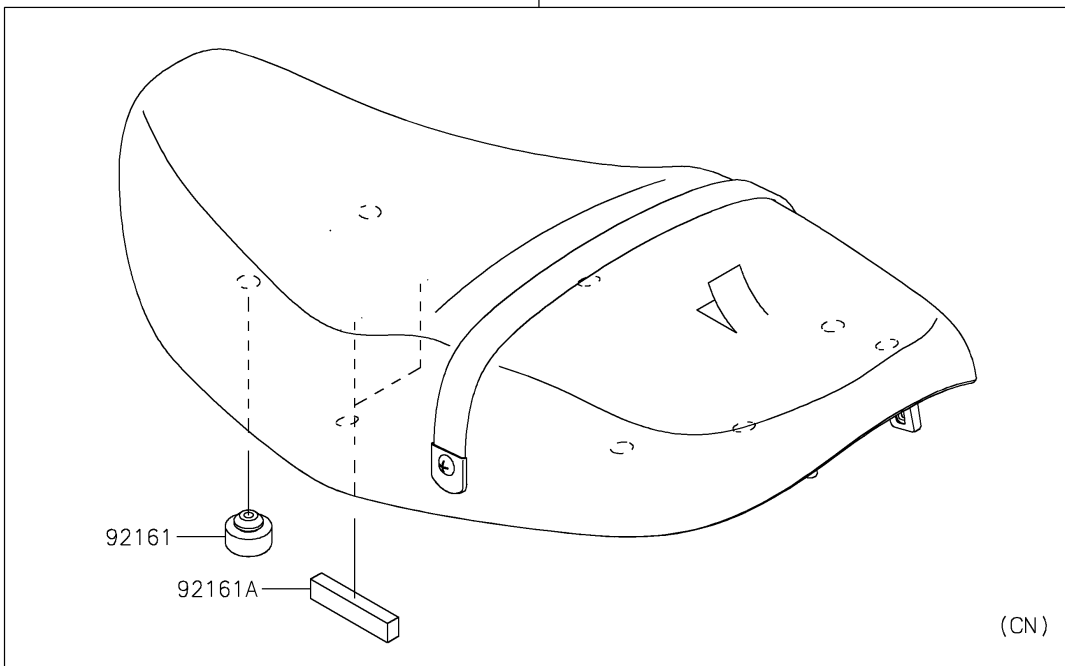

2020 Z900RS ABS PARTS DIAGRAM

Accessory(Seat)

F2910F

99994

99994A

2020 Z900RS ABS PARTS LIST

Accessory(Seat)

| ITEM NAME | PART NUMBER | QUANTITY |
|--------------------------------|-------------|----------|
| DAMPER,SEAT (Ref # 92161) | 92161-0930 | 8 |
| DAMPER,10X70X15 (Ref # 92161A) | 92161-2132 | 2 |