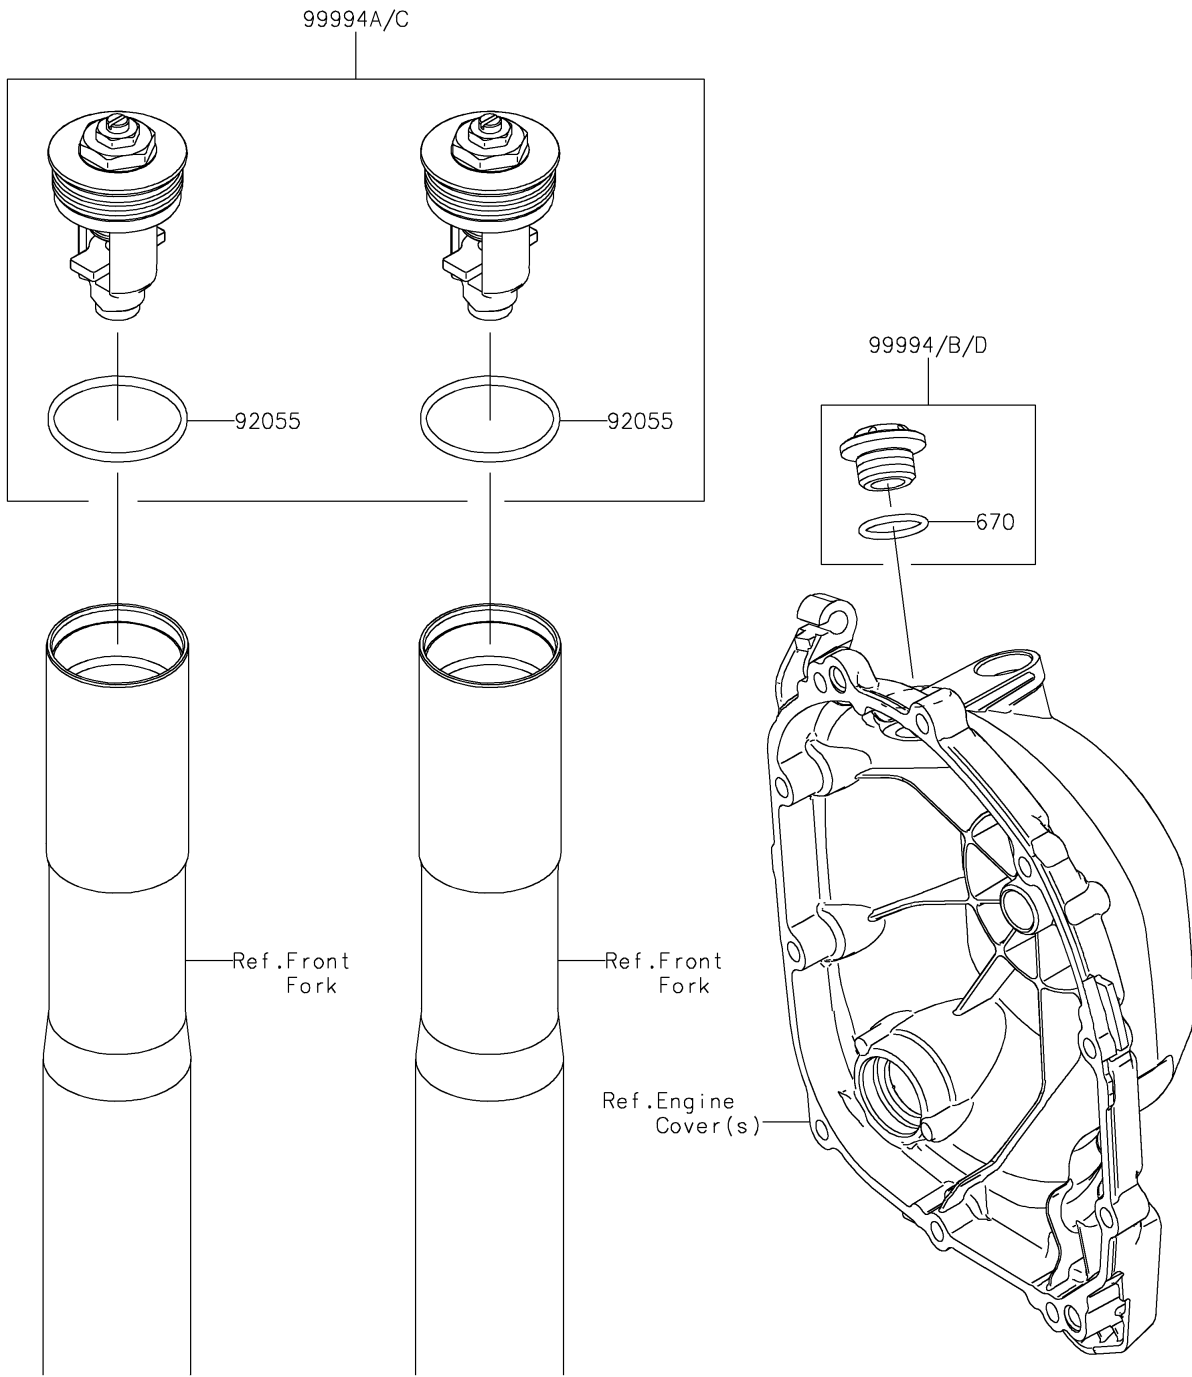

2019 Z900RS ABS PARTS DIAGRAM

Accessory(Cap)

F2910G

2019 Z900RS ABS PARTS LIST

Accessory(Cap)

ITEM NAME	PART NUMBER	QUANTITY
RING-O (Ref # 92055)	92055-0145	2
KIT-ACC,OIL FILLER CAP,WHITE (Ref # 99994)	99994-1018	1
KIT-ACCESSORY,FORK CAP(BLACK) (Ref # 99994A)	99994-1019	1
KIT-ACC,OIL FILLER CAP,GOLD (Ref # 99994B)	99994-1106	1
KIT-ACCESSORY,FORK CAP(GOLD) (Ref # 99994C)	99994-1108	1
KIT-ACC,OIL FILLER CAP,BLACK (Ref # 99994D)	99994-1229	1
O RING,20MM (Ref # 670)	670B2020	1