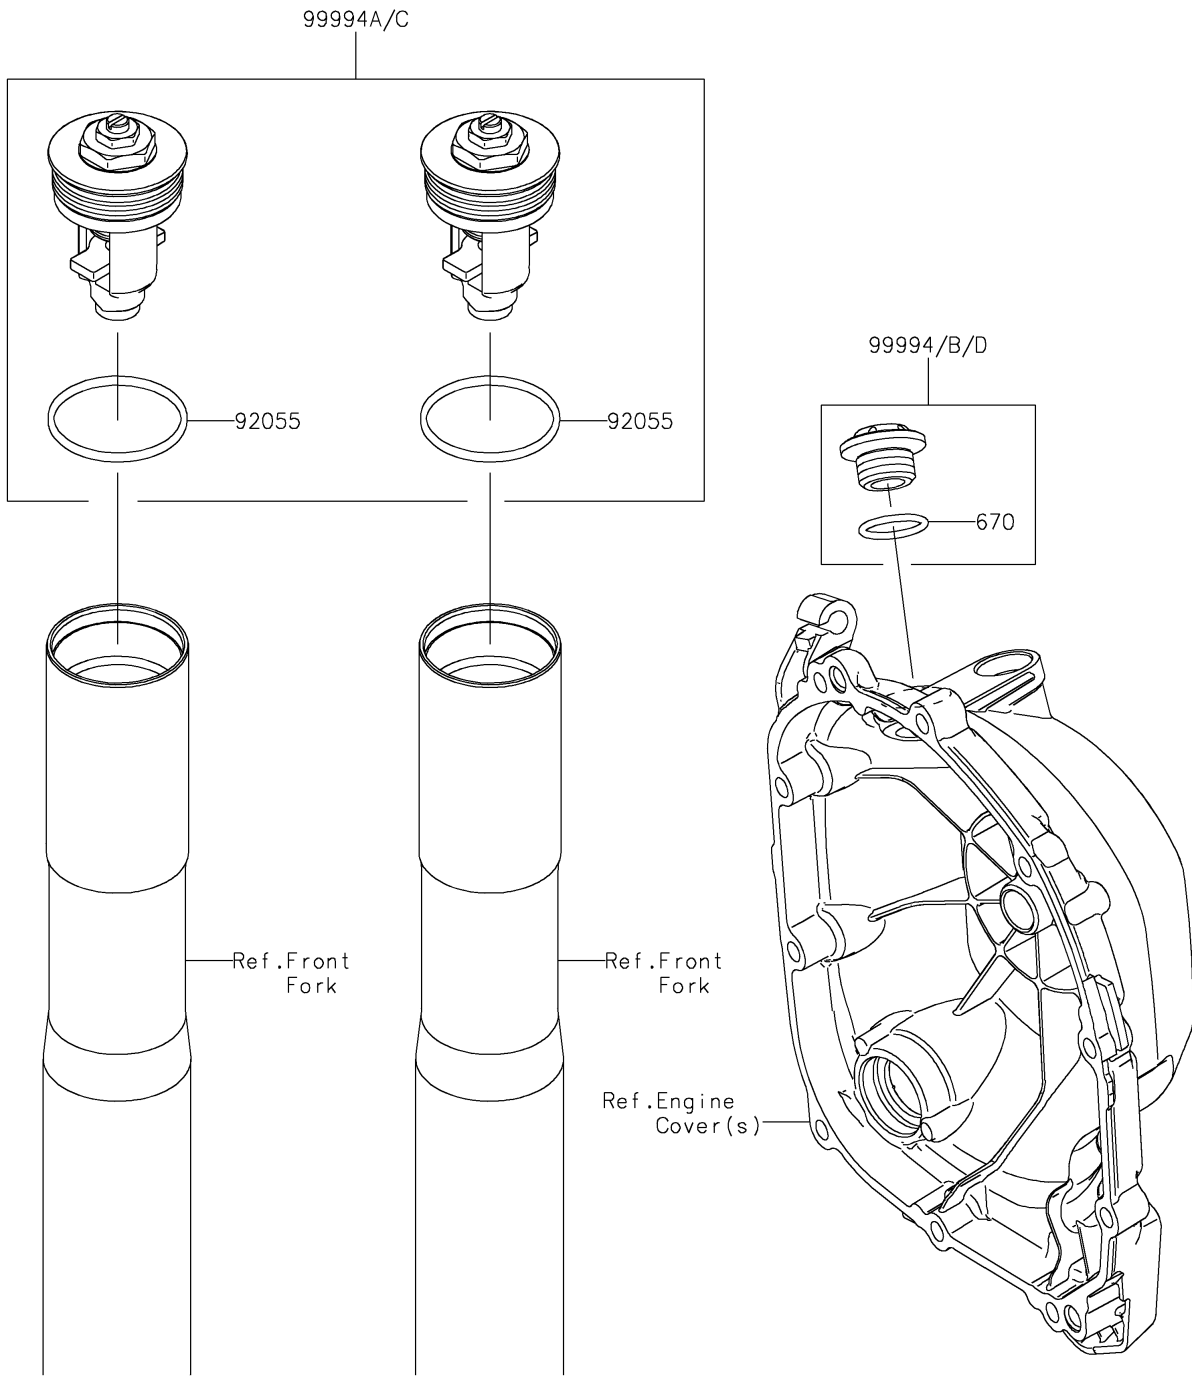

2019 Z900RS ABS PARTS DIAGRAM

Accessory(Cap)

F2910G

2019 Z900RS ABS PARTS LIST

Accessory(Cap)

ITEM NAME	PART NUMBER	QUANTITY
-----------	-------------	----------