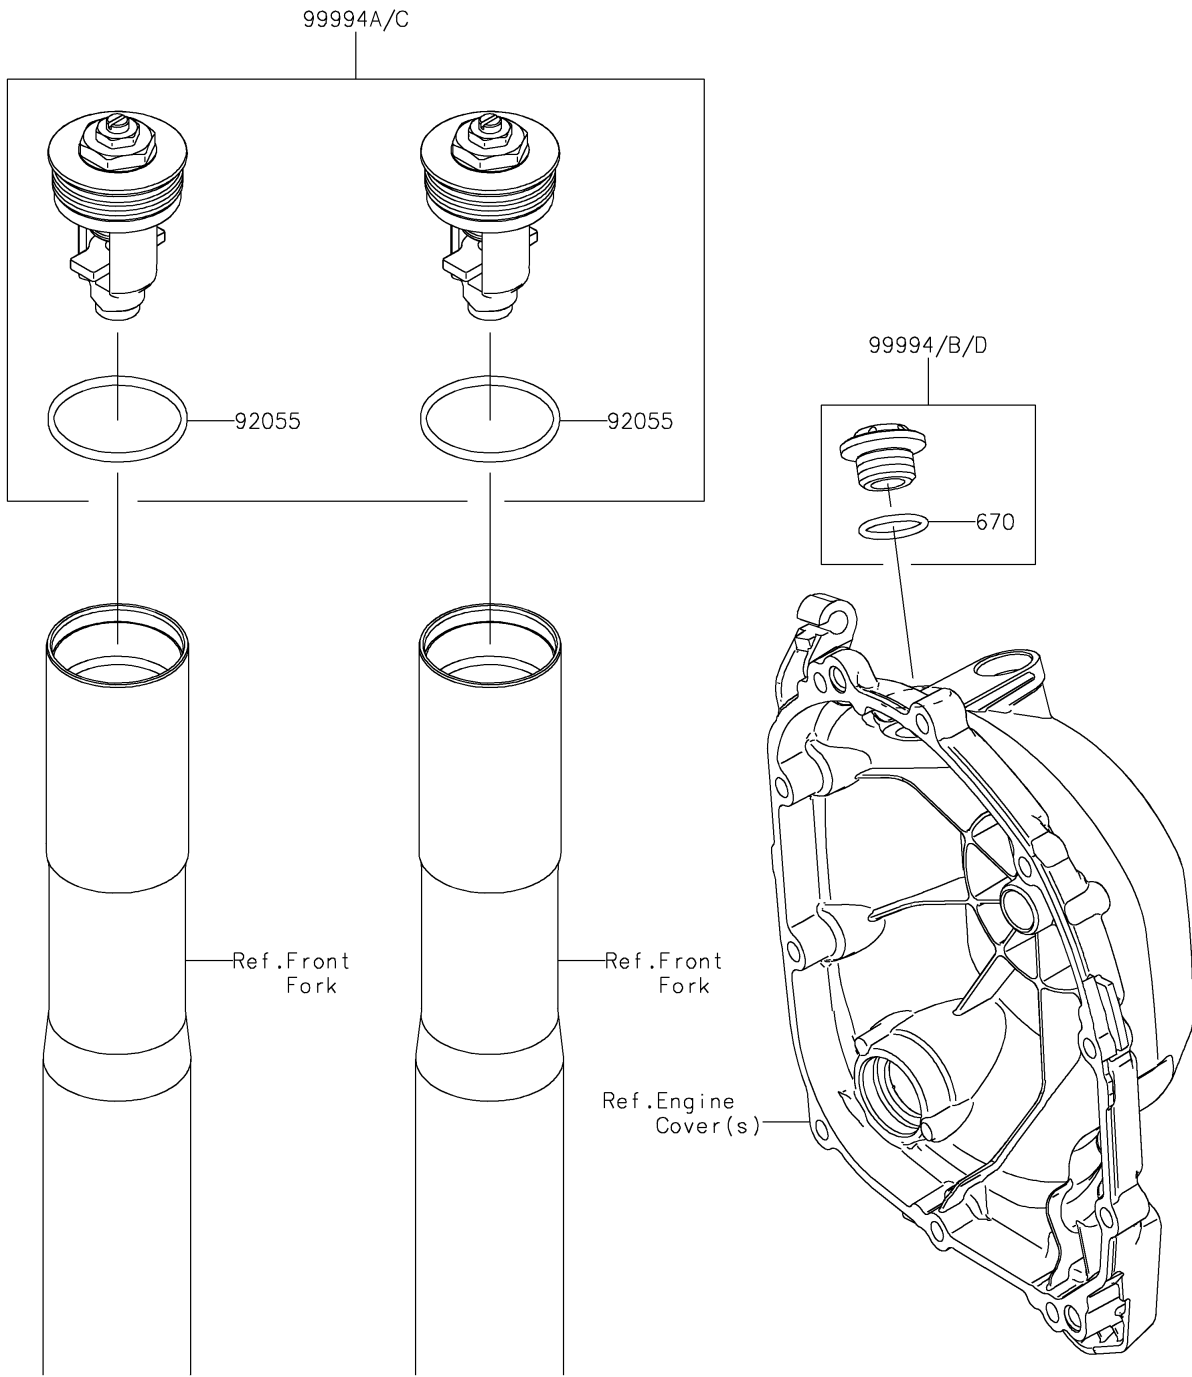

2020 Z900RS ABS PARTS DIAGRAM

Accessory(Cap)

F2910G

2020 Z900RS ABS PARTS LIST

Accessory(Cap)

ITEM NAME	PART NUMBER	QUANTITY
RING-O (Ref # 92055)	92055-0145	2
KIT-ACC,OIL FILLER CAP,WHITE (Ref # 99994)	99994-1018	1
KIT-ACCESSORY,FORK CAP(BLACK) (Ref # 99994A)	99994-1019	1
KIT-ACC,OIL FILLER CAP,GOLD (Ref # 99994B)	99994-1106	1
KIT-ACCESSORY,FORK CAP(GOLD) (Ref # 99994C)	99994-1108	1
KIT-ACC,OIL FILLER CAP,BLACK (Ref # 99994D)	99994-1229	1
O RING,20MM (Ref # 670)	670B2020	1