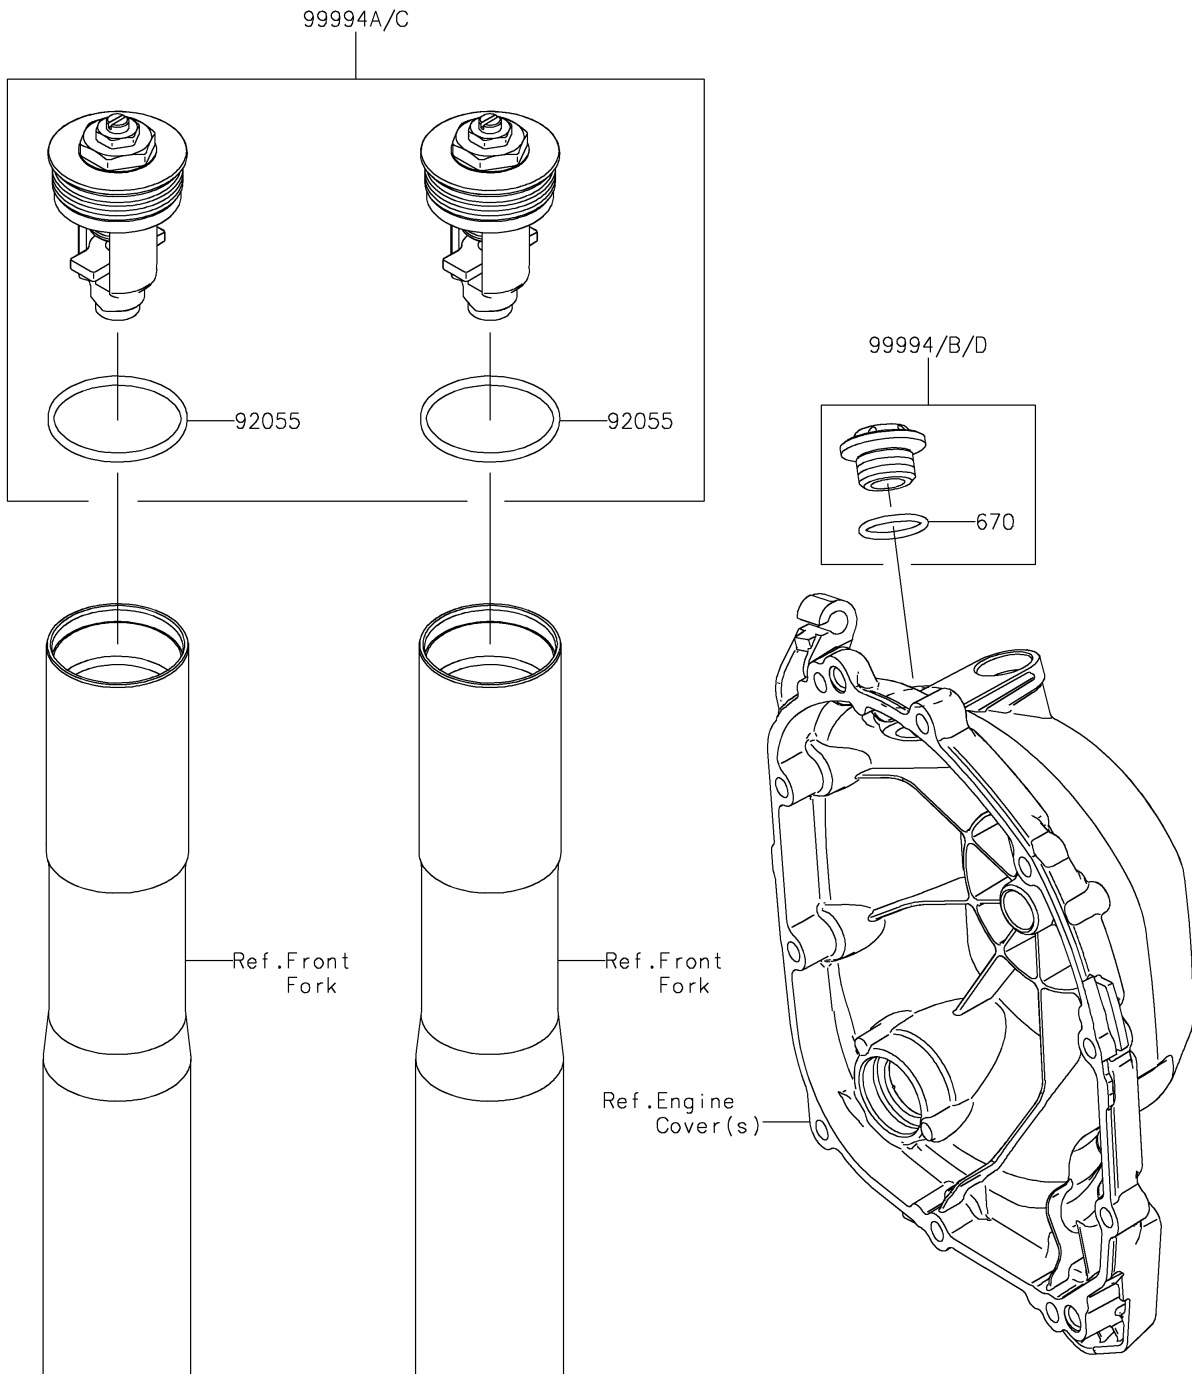

2020 Z900RS ABS PARTS DIAGRAM

Accessory(Cap)

F2910G

2020 Z900RS ABS PARTS LIST

Accessory(Cap)

ITEM NAME	PART NUMBER	QUANTITY
RING-O (Ref # 92055)	92055-0145	2
KIT-ACC,OIL FILLER CAP,WHITE (Ref # 99994)	99994-1018	1
KIT-ACCESSORY,FORK CAP(BLACK) (Ref # 99994A)	99994-1019	1
KIT-ACC,OIL FILLER CAP,GOLD (Ref # 99994B)	99994-1106	1
KIT-ACCESSORY,FORK CAP(GOLD) (Ref # 99994C)	99994-1108	1
KIT-ACC,OIL FILLER CAP,BLACK (Ref # 99994D)	99994-1229	1
O RING,20MM (Ref # 670)	670B2020	1