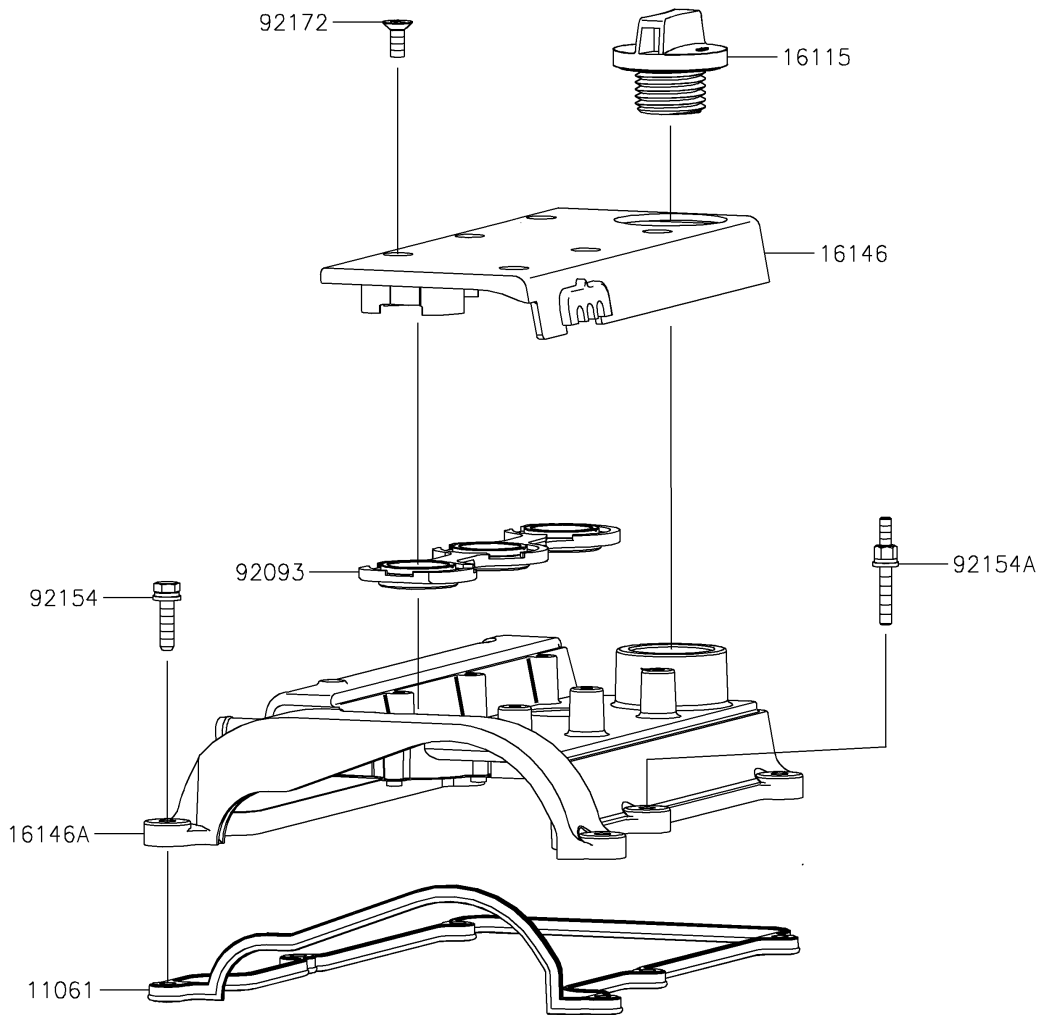

2021 MULE PRO-FXT™ EPS PARTS DIAGRAM

Cylinder Head Cover

E1112

2021 MULE PRO-FXT™ EPS PARTS LIST

Cylinder Head Cover

ITEM NAME	PART NUMBER	QUANTITY
GASKET,HEAD COVER (Ref # 11061)	11061-0953	1
CAP-OIL FILLER (Ref # 16115)	16115-0027	1
COVER-ASSY,SPARK PLUG (Ref # 16146)	16146-0738	1
COVER-ASSY,CYLINDER HEAD (Ref # 16146A)	16146-0741	1
SEAL,SPARK PLUG COVER (Ref # 92093)	92093-0608	1
BOLT,6X25 (Ref # 92154)	92154-1583	5
BOLT (Ref # 92154A)	92154-1584	1
SCREW,6X16 (Ref # 92172)	92172-0905	6