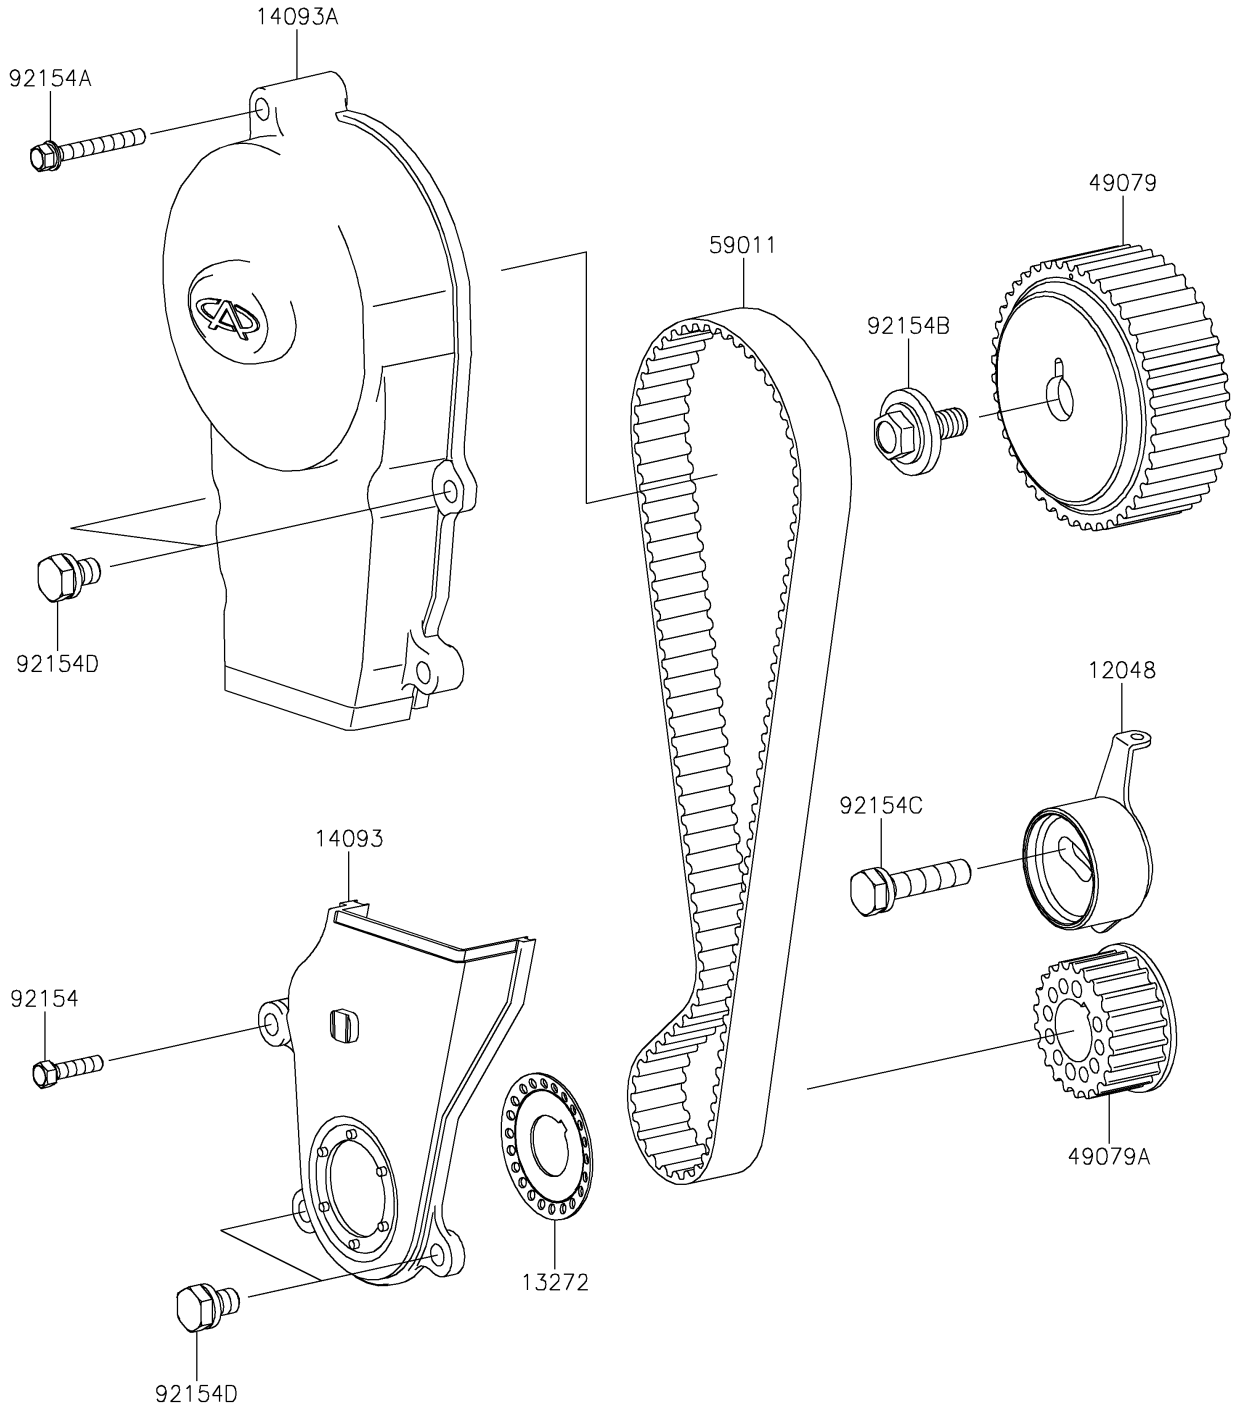

2021 MULE PRO-FXT™ EPS PARTS DIAGRAM

Timing Belt

E1215

2021 MULE PRO-FXT™ EPS PARTS LIST

Timing Belt

ITEM NAME	PART NUMBER	QUANTITY
TENSIONER-ASSY (Ref # 12048)	12048-0093	1
PLATE,TIMING BELT (Ref # 13272)	13272-1872	1
COVER,TIMING BELT,LWR (Ref # 14093)	14093-0200	1
COVER,TIMING BELT,UPP (Ref # 14093A)	14093-0201	1
PULLEY-BELT,CAMSHAFT (Ref # 49079)	49079-0023	1
PULLEY-BELT,CRANKSHAFT (Ref # 49079A)	49079-0024	1
BELT,TIMING (Ref # 59011)	59011-0042	1
BOLT,6X25 (Ref # 92154)	92154-1583	1
BOLT,6X50 (Ref # 92154A)	92154-1591	1
BOLT,FLANGED (Ref # 92154B)	92154-1614	1
BOLT,10X45 (Ref # 92154C)	92154-1615	1
BOLT,6X16 (Ref # 92154D)	92154-1617	4