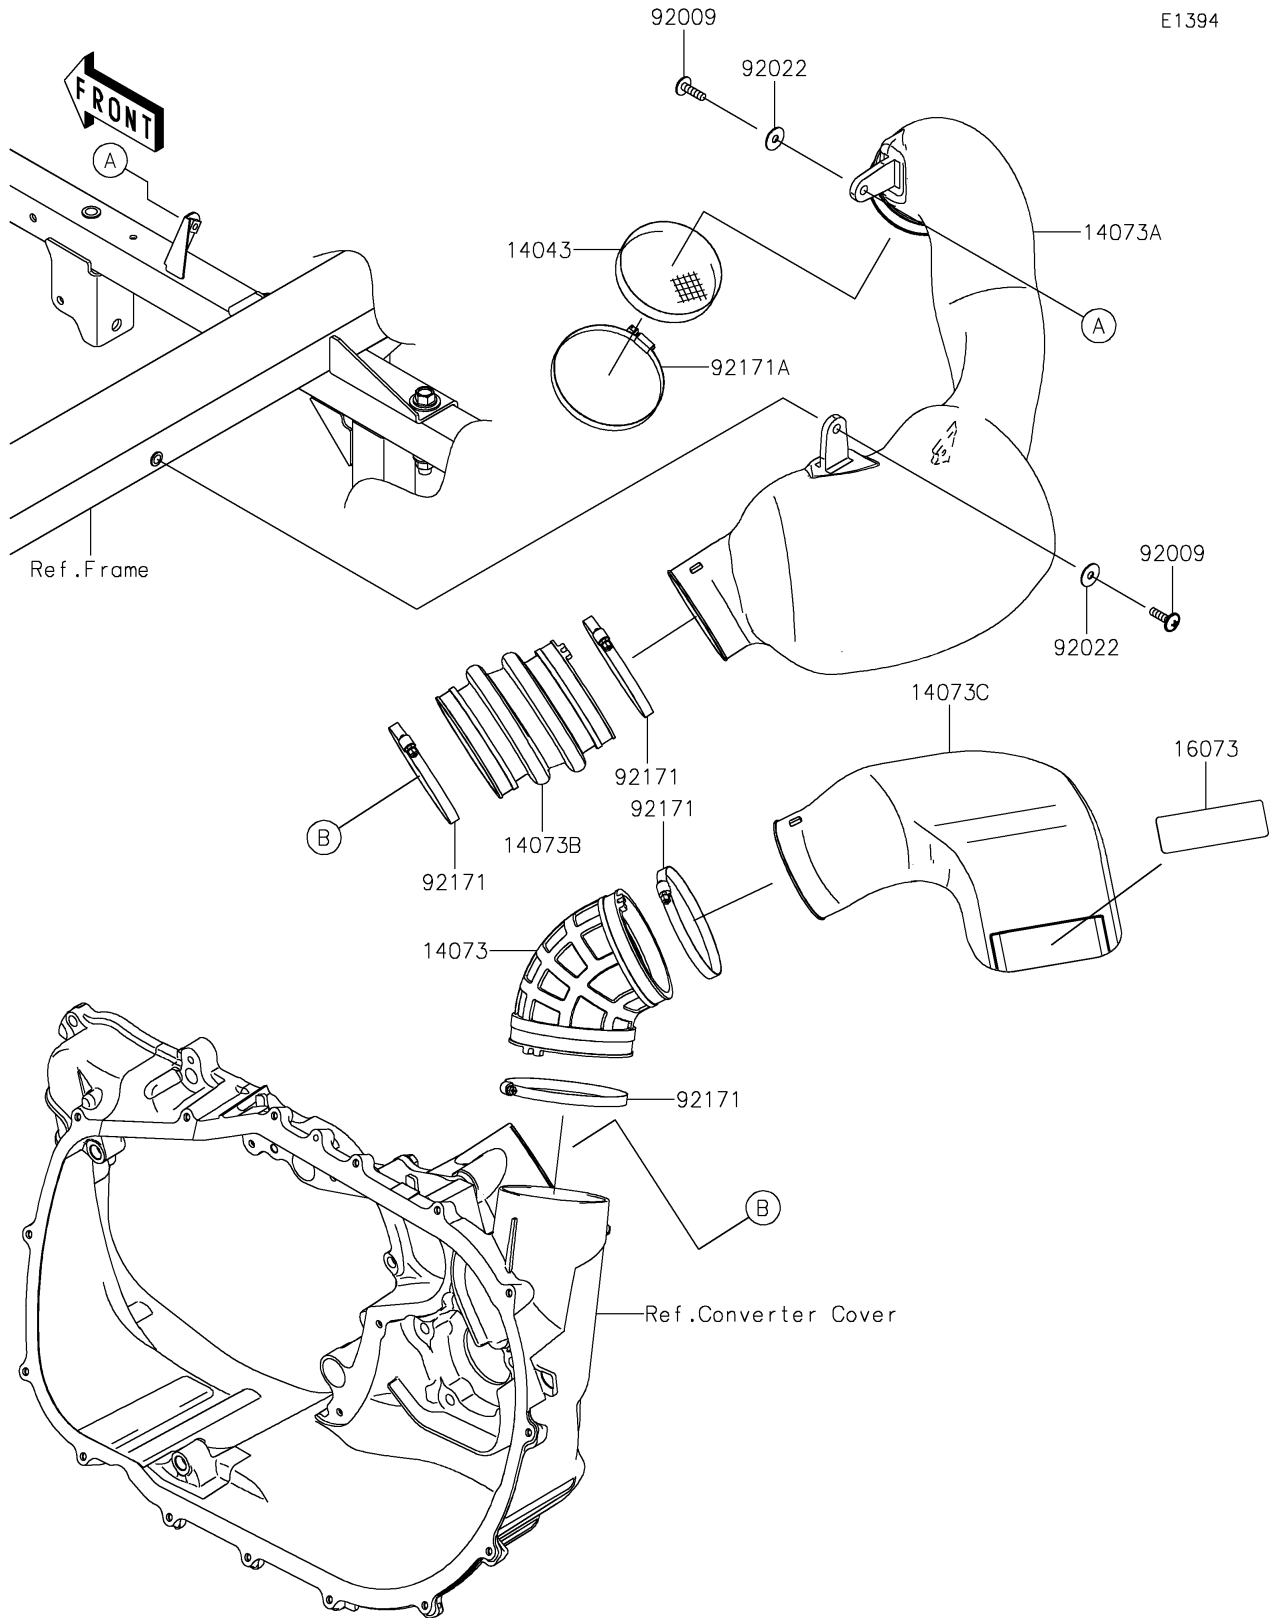

2021 MULE PRO-FXT™ EPS PARTS DIAGRAM

Air Cleaner-Belt Converter

E1394

2021 MULE PRO-FXT™ EPS PARTS LIST

Air Cleaner-Belt Converter

ITEM NAME	PART NUMBER	QUANTITY
FILTER (Ref # 14043)	14043-0013	1
DUCT,EXHAUST (Ref # 14073)	14073-0788	1
DUCT,INTAKE (Ref # 14073A)	14073-0789	1
DUCT,INTAKE (Ref # 14073B)	14073-0790	1
DUCT,EXHAUST (Ref # 14073C)	14073-0793	1
INSULATOR (Ref # 16073)	16073-0826	1
SCREW,6X22 (Ref # 92009)	92009-1441	2
WASHER,PLAIN,6.5X20X1 (Ref # 92022)	92022-165	2
CLAMP (Ref # 92171)	92171-1383	4
CLAMP (Ref # 92171A)	92171-3716	1