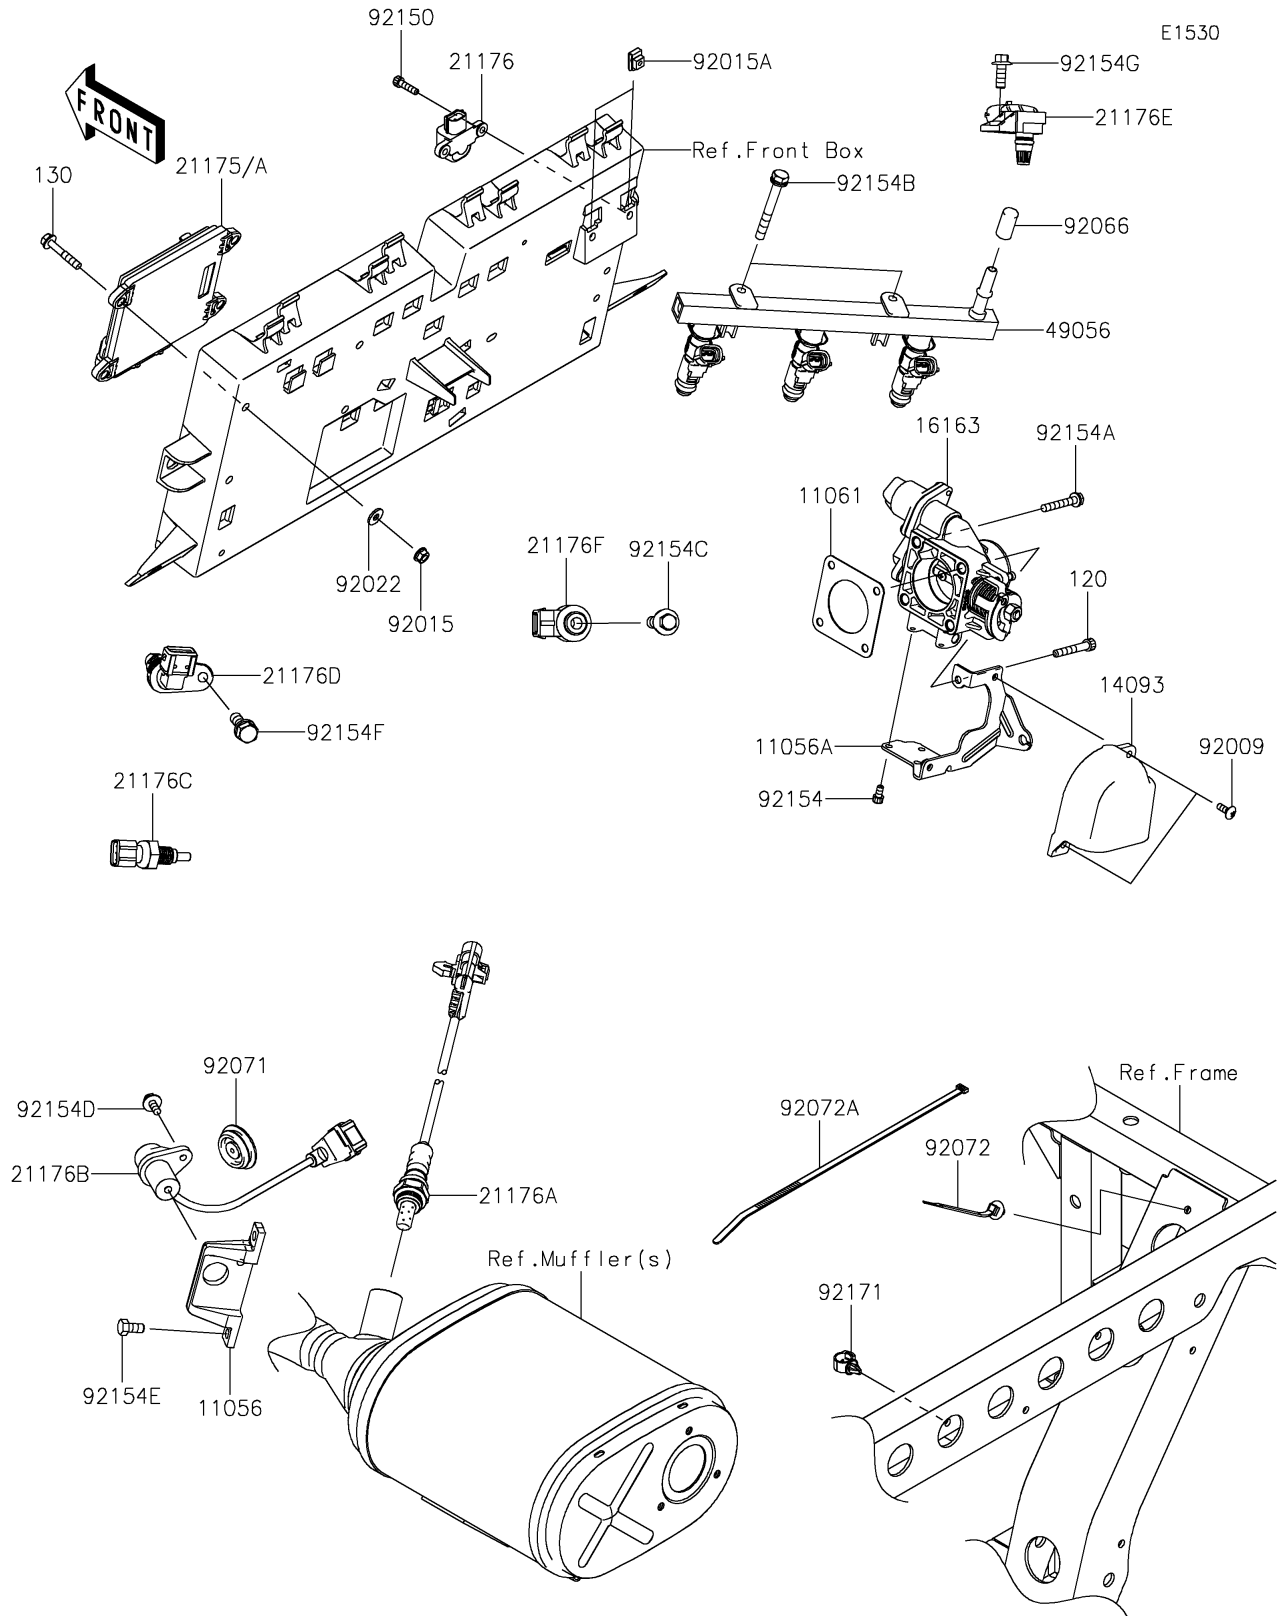

2021 MULE PRO-FXT™ EPS PARTS DIAGRAM

Fuel Injection

2021 MULE PRO-FXT™ EPS PARTS LIST

Fuel Injection

ITEM NAME	PART NUMBER	QUANTITY
BRACKET,CRANKSHAFT POSITION (Ref # 11056)	11056-2680	1
BRACKET,THROTTLE CABLE (Ref # 11056A)	11056-7495	1
GASKET,THROTTLE (Ref # 11061)	11061-0954	1
BOLT-SOCKET,6X40 (Ref # 120)	120CA0640	1
BOLT-FLANGED,6X35 (Ref # 130)	130BA0635	4
COVER,THROTTLE (Ref # 14093)	14093-0043	1
THROTTLE-ASSY (Ref # 16163)	16163-0816	1
SENSOR,VEHICLE-DOWN (Ref # 21176)	21176-0026	1
SENSOR,OXYGEN (Ref # 21176A)	21176-0773	1
SENSOR,CRANKSHAFT POSITION (Ref # 21176B)	21176-0795	1
SENSOR,WATER TEMP (Ref # 21176C)	21176-0796	1
SENSOR,CAMSHAFT POSITION (Ref # 21176D)	21176-0797	1
SENSOR,AIR INTAKE TEMP (Ref # 21176E)	21176-0798	1
SENSOR,EXPLOSION (Ref # 21176F)	21176-0799	1
PIPE-INJECTION (Ref # 49056)	49056-0038	1
SCREW,5X14,WHITE (Ref # 92009)	92009-1366	2
NUT,FLANGED,6MM (Ref # 92015)	92015-1367	4
NUT,5MM (Ref # 92015A)	92015-1627	2
WASHER (Ref # 92022)	92022-2247	4
PLUG (Ref # 92066)	92066-0810	1
GROMMET (Ref # 92071)	92071-0730	1
BAND,OS170-FT7(BLACK) (Ref # 92072)	92072-1414	1
BAND,L=292.1 (Ref # 92072A)	92072-3509	3
BOLT,SOCKET,5X20 (Ref # 92150)	92150-1019	2
BOLT,SOCKET,5X10 (Ref # 92154)	92154-1396	3
BOLT,6X38 (Ref # 92154A)	92154-1589	3
BOLT,6X50 (Ref # 92154B)	92154-1591	2
BOLT,FLANGED,8X30 (Ref # 92154C)	92154-1592	1
BOLT,FLANGED,6X12 (Ref # 92154D)	92154-1593	1

2021 MULE PRO-FXT™ EPS PARTS LIST

Fuel Injection

ITEM NAME	PART NUMBER	QUANTITY
BOLT,6X12 (Ref # 92154E)	92154-1594	2
BOLT,8X16 (Ref # 92154F)	92154-1595	1
BOLT,FLANGED,6X16 (Ref # 92154G)	92154-1596	1
CLAMP,13MM DIA. (Ref # 92171)	92171-1415	1