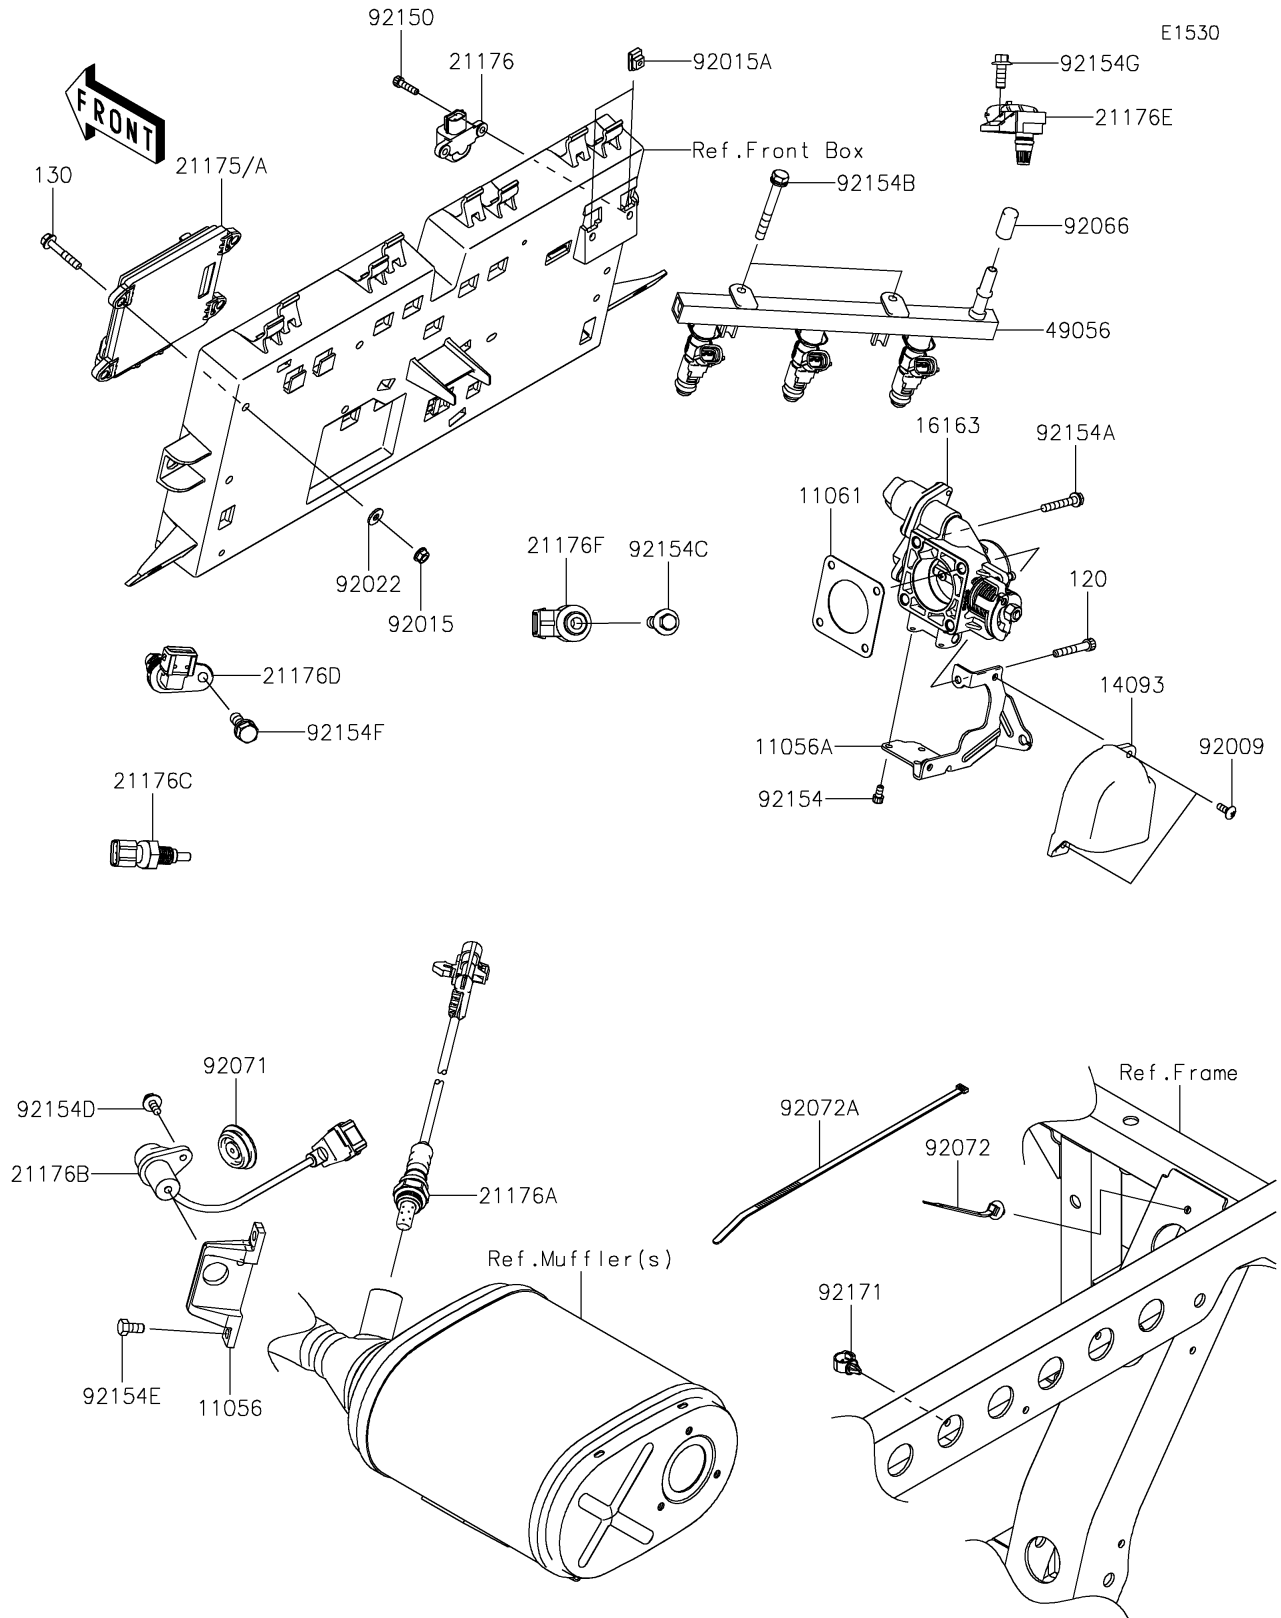

2021 MULE PRO-FXT™ EPS PARTS DIAGRAM

Fuel Injection

2021 MULE PRO-FXT™ EPS PARTS LIST

Fuel Injection

ITEM NAME	PART NUMBER	QUANTITY
BRACKET,CRANKSHAFT POSITION (Ref # 11056)	11056-2680	1
BRACKET,THROTTLE CABLE (Ref # 11056A)	11056-7495	1
GASKET,THROTTLE (Ref # 11061)	11061-0954	1
BOLT-SOCKET,6X40 (Ref # 120)	120CA0640	1
BOLT-FLANGED,6X35 (Ref # 130)	130BA0635	4
COVER,THROTTLE (Ref # 14093)	14093-0043	1
THROTTLE-ASSY (Ref # 16163)	16163-0816	1
CONTROL UNIT-ELECTRONIC,DFI (Ref # 21175)	21175-1167	1
CONTROL UNIT-ELECTRONIC,DFI (Ref # 21175A)	21175-1180	1
SENSOR,VEHICLE-DOWN (Ref # 21176)	21176-0026	1
SENSOR,OXYGEN (Ref # 21176A)	21176-0773	1
SENSOR,CRANKSHAFT POSITION (Ref # 21176B)	21176-0795	1
SENSOR,WATER TEMP (Ref # 21176C)	21176-0796	1
SENSOR,CAMSHAFT POSITION (Ref # 21176D)	21176-0797	1
SENSOR,AIR INTAKE TEMP (Ref # 21176E)	21176-0798	1
SENSOR,EXPLOSION (Ref # 21176F)	21176-0799	1
PIPE-INJECTION (Ref # 49056)	49056-0038	1
SCREW,5X14,WHITE (Ref # 92009)	92009-1366	2
NUT,FLANGED,6MM (Ref # 92015)	92015-1367	4
NUT,5MM (Ref # 92015A)	92015-1627	2
WASHER (Ref # 92022)	92022-2247	4
PLUG (Ref # 92066)	92066-0810	1
GROMMET (Ref # 92071)	92071-0730	1
BAND,OS170-FT7(BLACK) (Ref # 92072)	92072-1414	1
BAND,L=292.1 (Ref # 92072A)	92072-3509	3
BOLT,SOCKET,5X20 (Ref # 92150)	92150-1019	2
BOLT,SOCKET,5X10 (Ref # 92154)	92154-1396	3
BOLT,6X38 (Ref # 92154A)	92154-1589	3
BOLT,6X50 (Ref # 92154B)	92154-1591	2

2021 MULE PRO-FXT™ EPS PARTS LIST

Fuel Injection

ITEM NAME	PART NUMBER	QUANTITY
BOLT,FLANGED,8X30 (Ref # 92154C)	92154-1592	1
BOLT,FLANGED,6X12 (Ref # 92154D)	92154-1593	1
BOLT,6X12 (Ref # 92154E)	92154-1594	2
BOLT,8X16 (Ref # 92154F)	92154-1595	1
BOLT,FLANGED,6X16 (Ref # 92154G)	92154-1596	1
CLAMP,13MM DIA. (Ref # 92171)	92171-1415	1