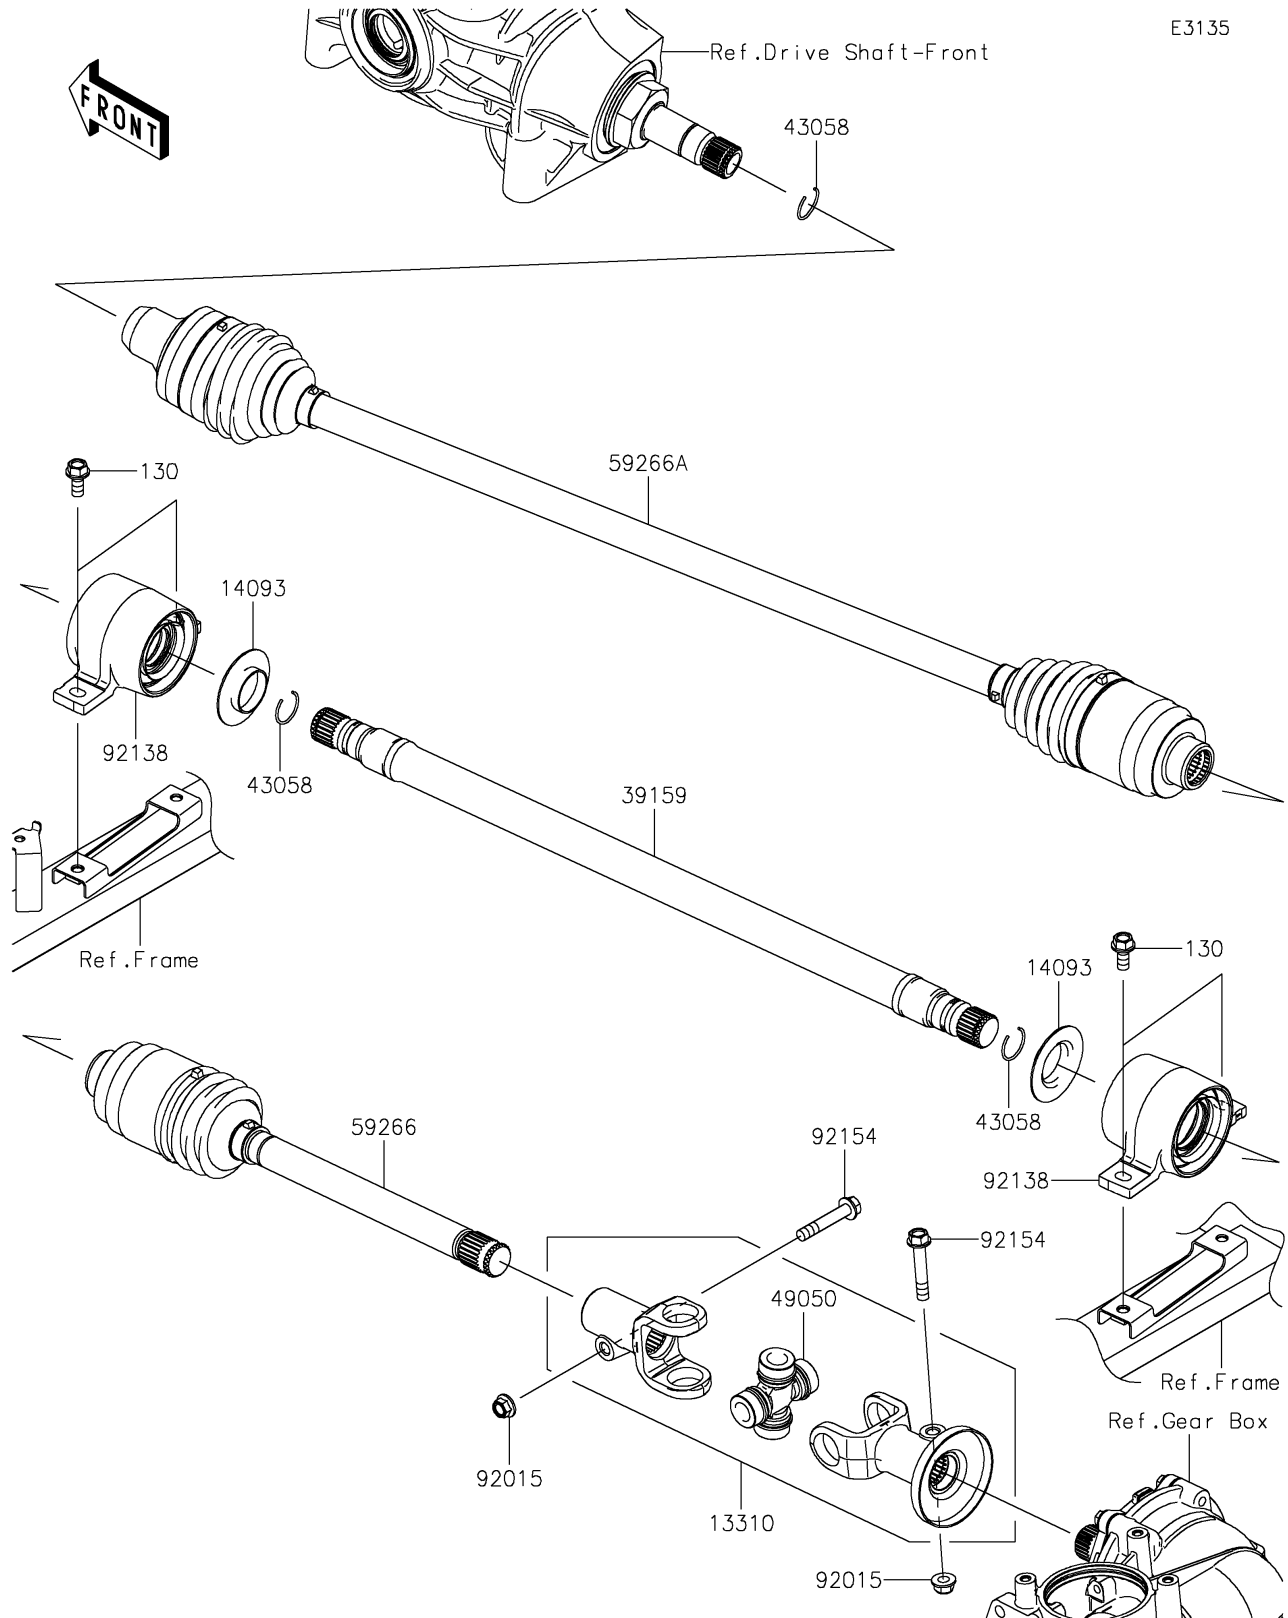

# 2021 MULE PRO-FXT™ EPS PARTS DIAGRAM

Drive Shaft-Propeller

E3135

## 2021 MULE PRO-FXT™ EPS PARTS LIST

### Drive Shaft-Propeller

ITEM NAME	PART NUMBER	QUANTITY
BOLT-FLANGED,8X18 (Ref # 130)	130BA0818	4
SHAFT-ASSY (Ref # 13310)	13310-0038	1
COVER,SIDE RIP (Ref # 14093)	14093-0006	2
SHAFT-DRIVE (Ref # 39159)	39159-0045	1
RING (Ref # 43058)	43058-0018	3
SPIDER (Ref # 49050)	49050-0034	1
JOINT-BALL,T/M SIDE (Ref # 59266)	59266-0730	1
JOINT-BALL,FR DIFF SIDE (Ref # 59266A)	59266-0731	1
NUT,8MM (Ref # 92015)	92015-1432	2
BEARING-COMP (Ref # 92138)	92138-0002	2
BOLT,FLANGED,8X46 (Ref # 92154)	92154-1365	2