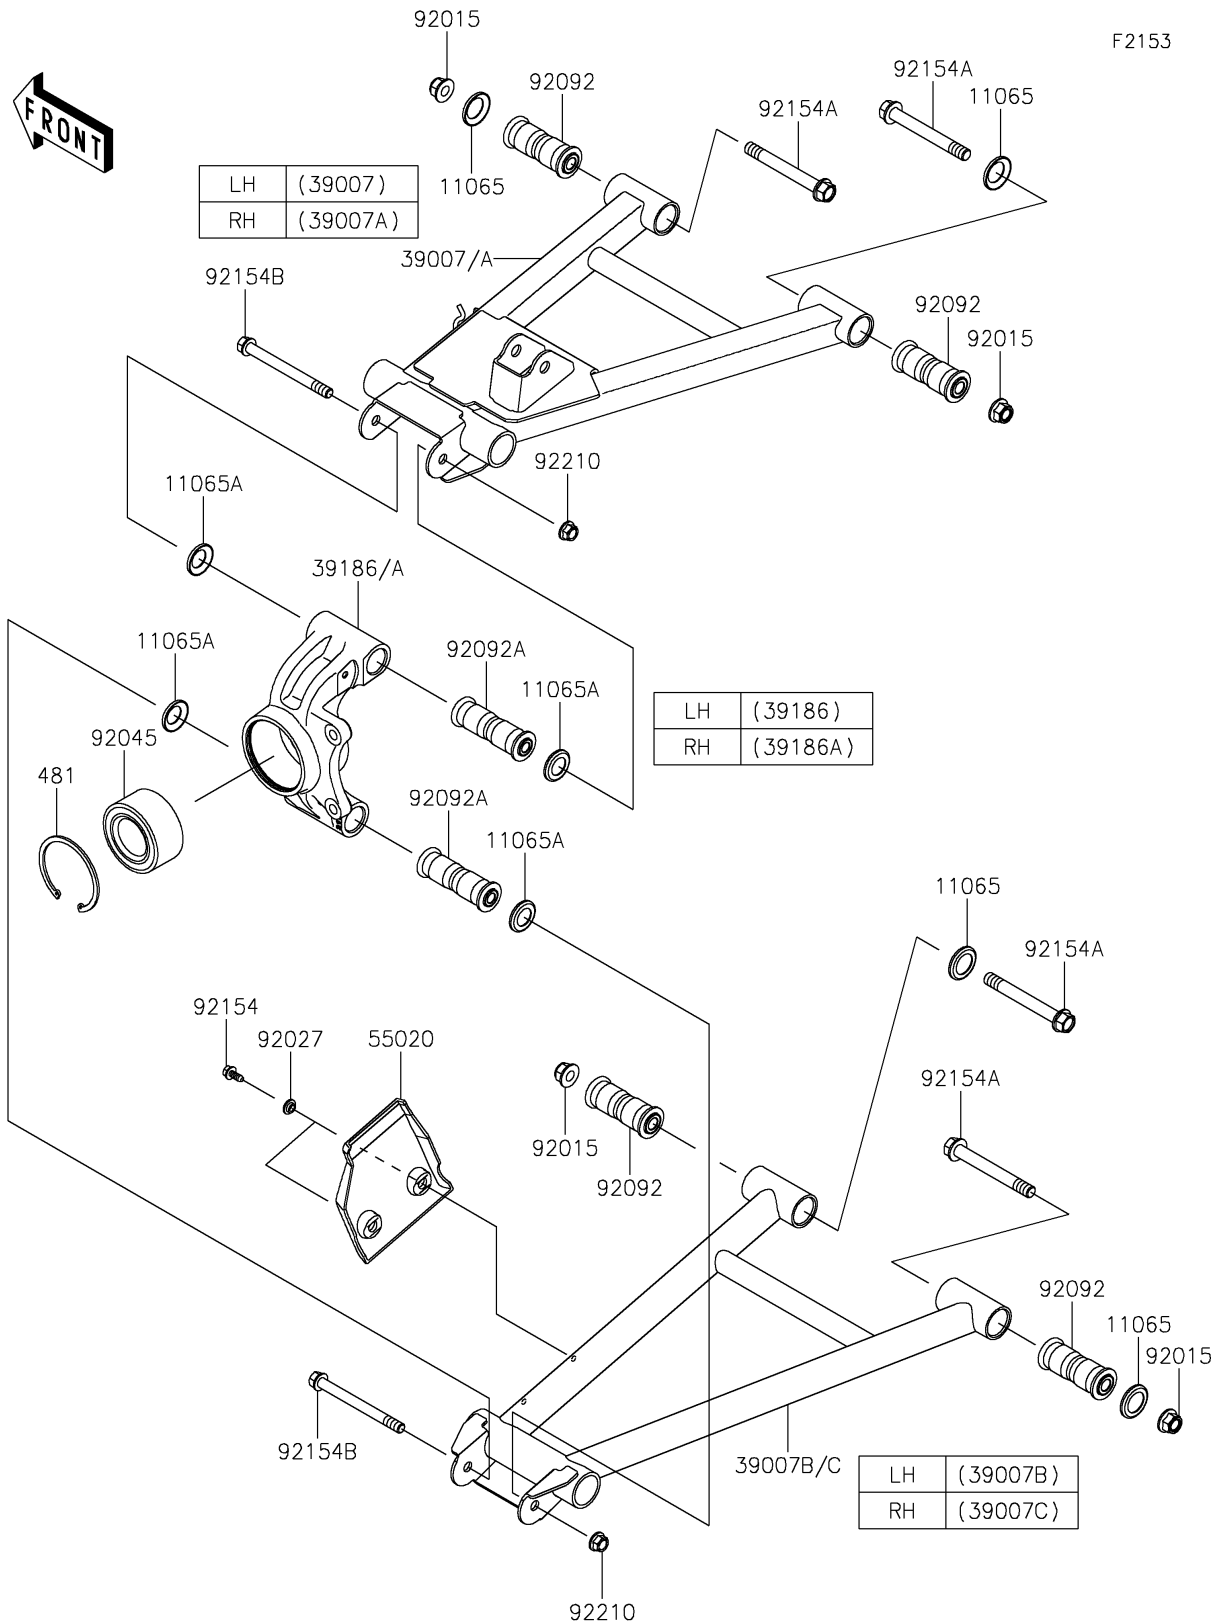

2021 MULE PRO-FXT™ EPS PARTS DIAGRAM

Rear Suspension

2021 MULE PRO-FXT™ EPS PARTS LIST

Rear Suspension

ITEM NAME	PART NUMBER	QUANTITY
-----------	-------------	----------