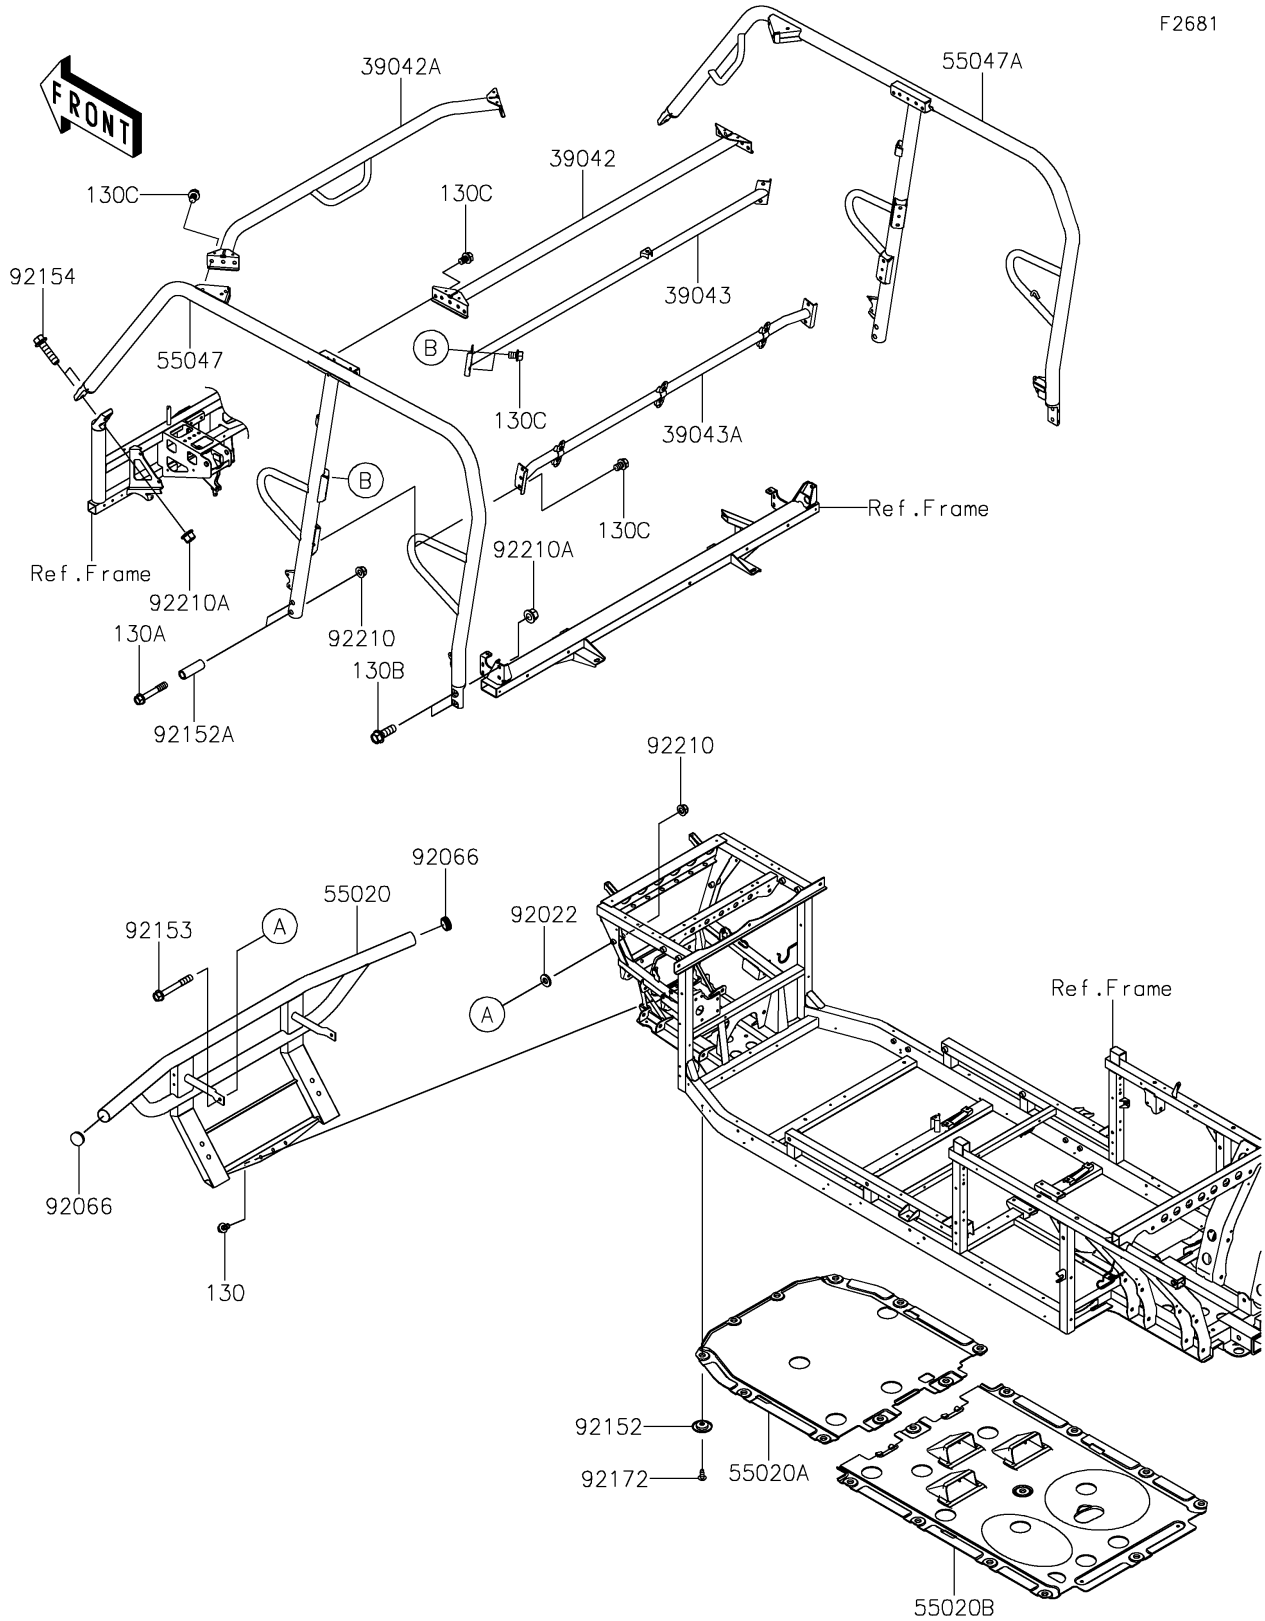

# 2021 MULE PRO-FXT™ EPS PARTS DIAGRAM

Guards/Cab Frame

F2681

# 2021 MULE PRO-FXT™ EPS PARTS LIST

Guards/Cab Frame

ITEM NAME	PART NUMBER	QUANTITY
-----------	-------------	----------