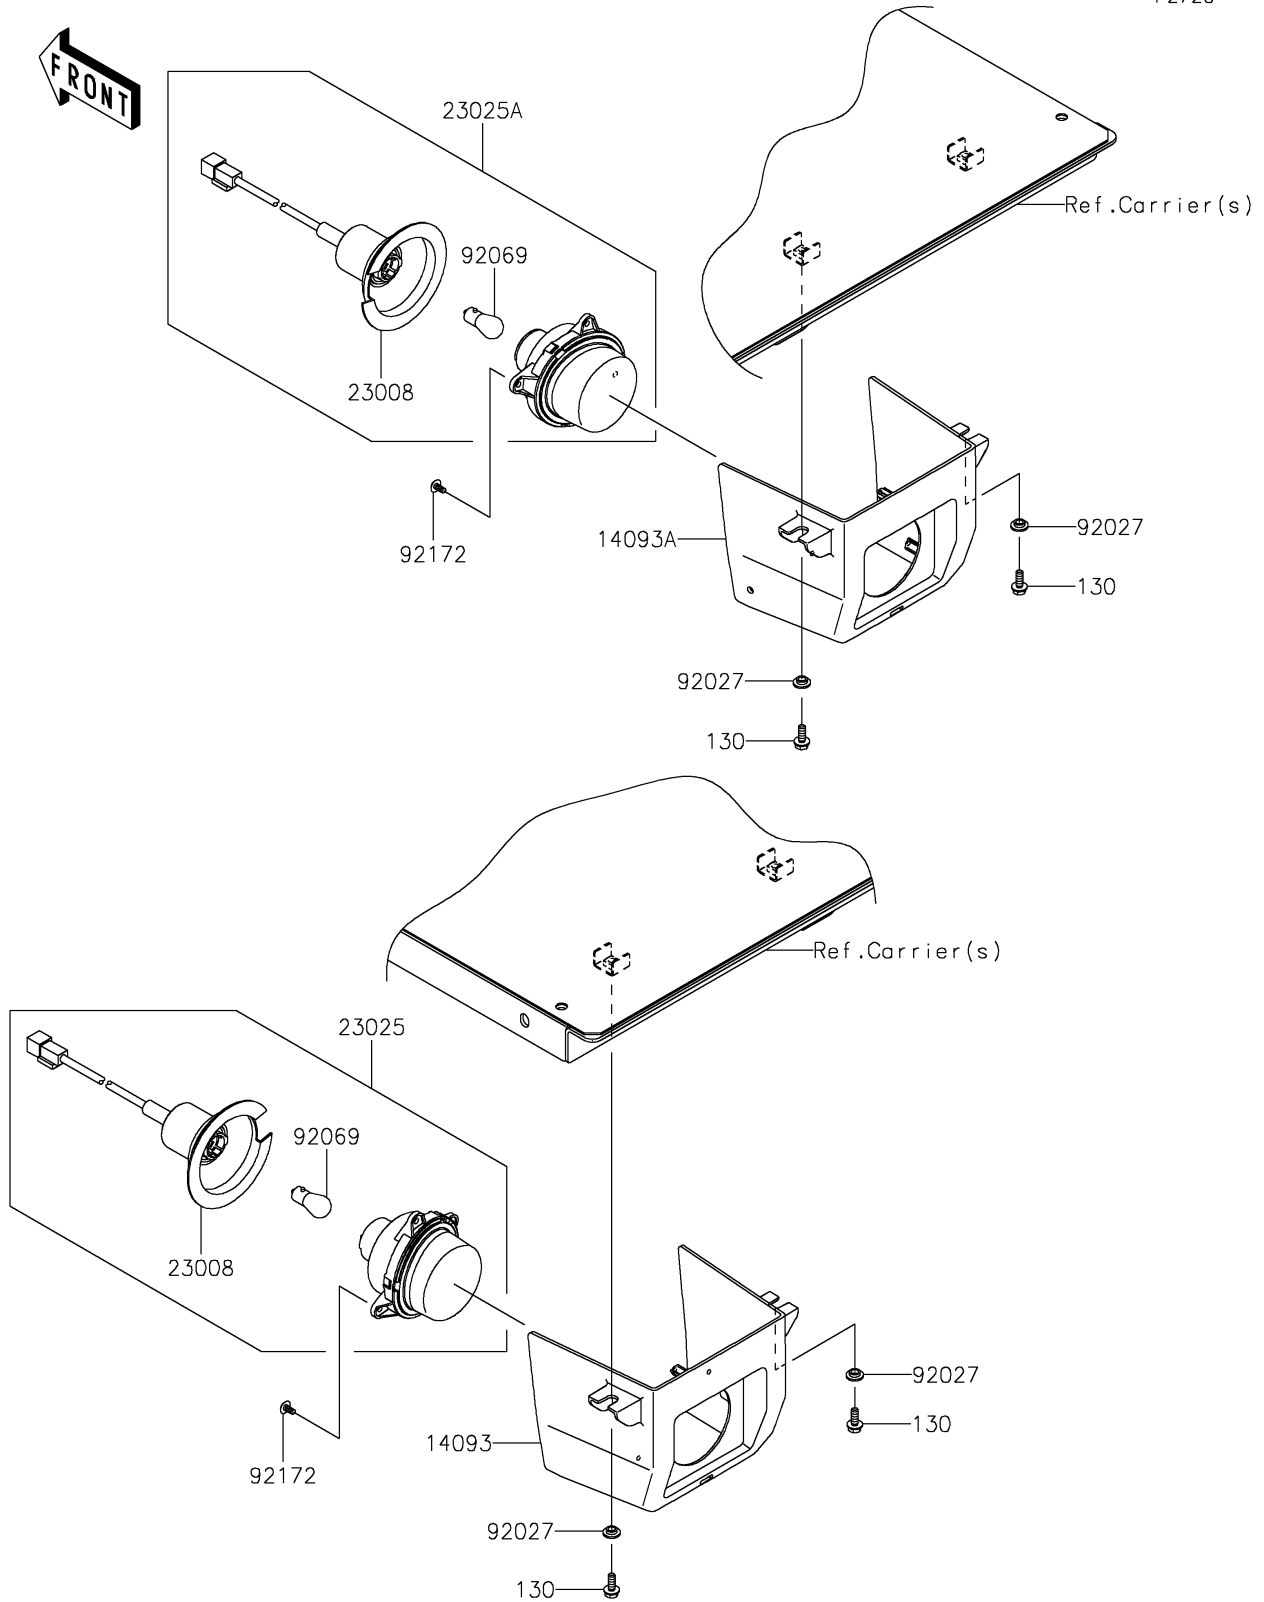

2021 MULE PRO-FXT™ EPS PARTS DIAGRAM

Taillight(s)

F2720

2021 MULE PRO-FXT™ EPS PARTS LIST

Taillight(s)

ITEM NAME	PART NUMBER	QUANTITY
BOLT-FLANGED,6X16 (Ref # 130)	130CA0616	4
COVER,TAIL LAMP,LH (Ref # 14093)	14093-0580	1
COVER,TAIL LAMP,RH (Ref # 14093A)	14093-0581	1
SOCKET-ASSY (Ref # 23008)	23008-0162	2
LAMP-TAIL,LH (Ref # 23025)	23025-0334	1
LAMP-TAIL,RH (Ref # 23025A)	23025-0341	1
COLLAR,L=4.6 (Ref # 92027)	92027-1168	4
BULB,12V 21/5W (Ref # 92069)	92069-0072	2
SCREW,TAPPING,5X10 (Ref # 92172)	92172-0262	6