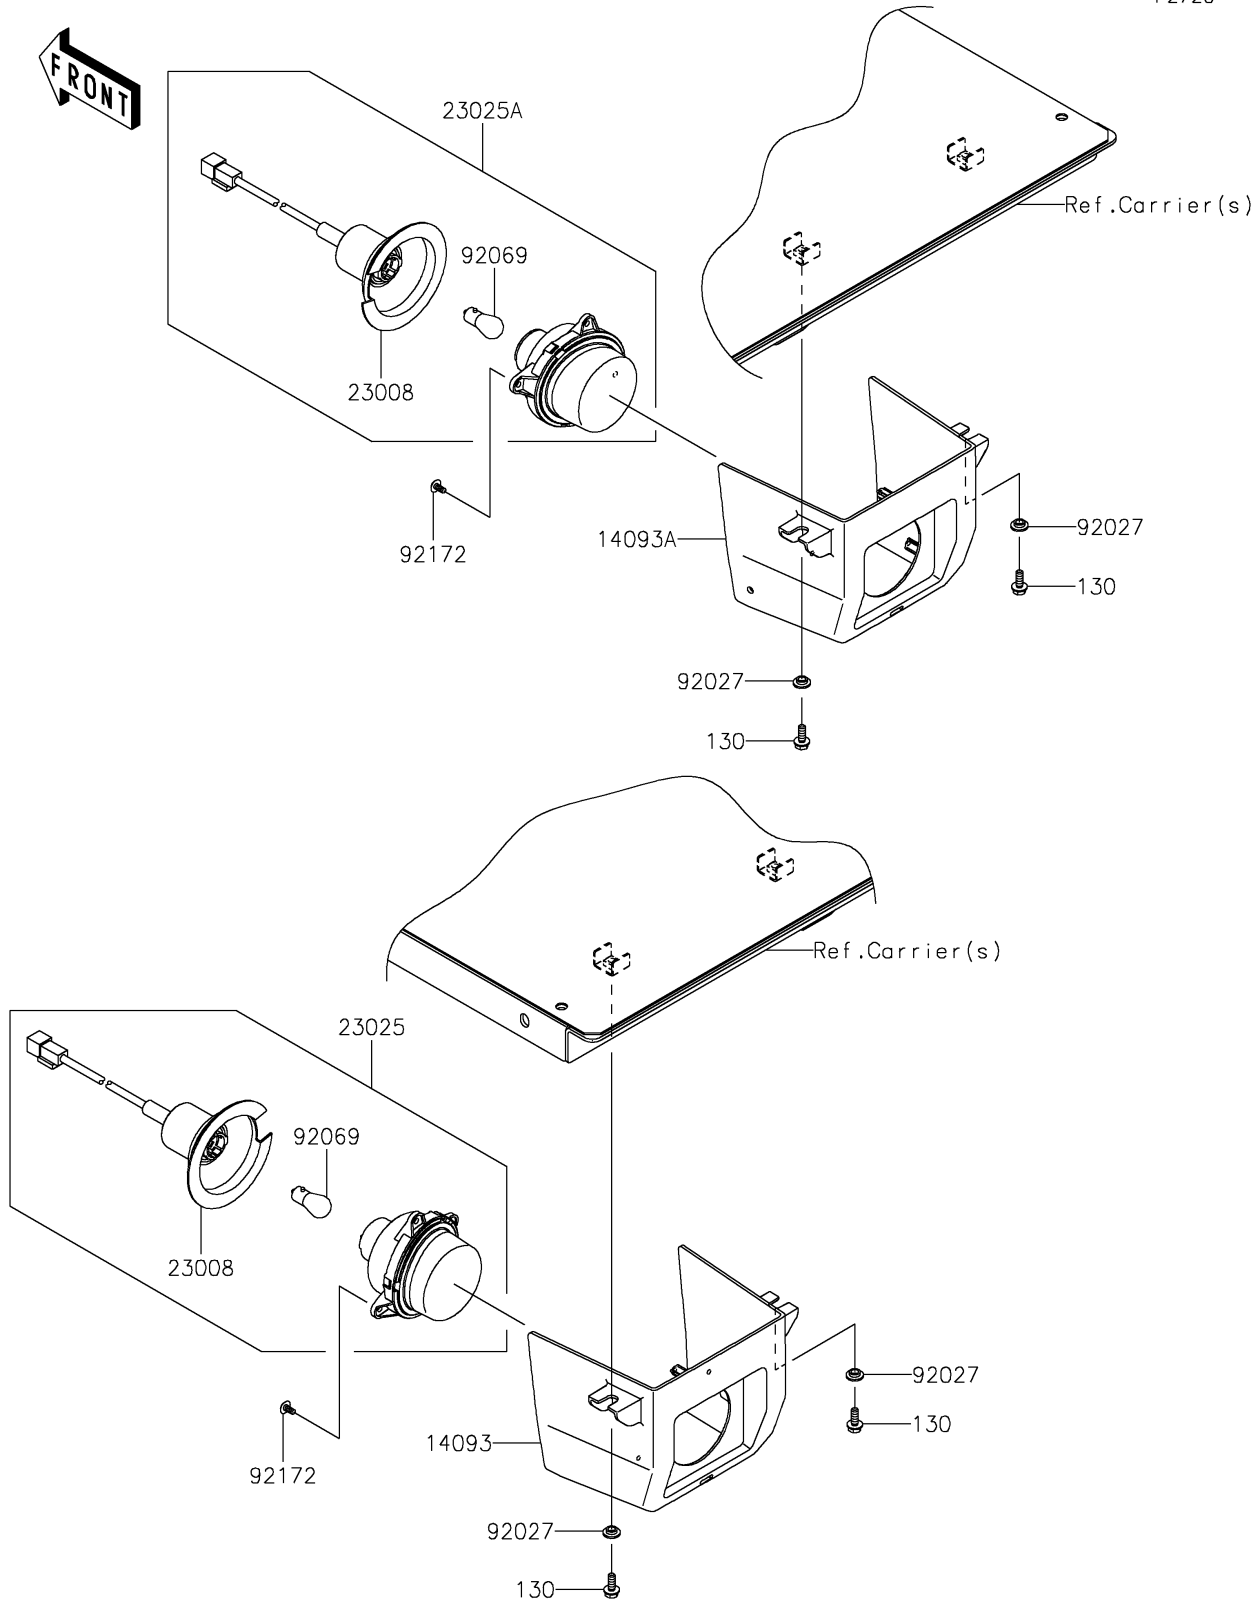

# 2021 MULE PRO-FXT™ EPS PARTS DIAGRAM

Taillight(s)

F2720

### Taillight(s)

ITEM NAME	PART NUMBER	QUANTITY
BOLT-FLANGED,6X16 (Ref # 130)	130CA0616	4
COVER,TAIL LAMP,LH (Ref # 14093)	14093-0580	1
COVER,TAIL LAMP,RH (Ref # 14093A)	14093-0581	1
SOCKET-ASSY (Ref # 23008)	23008-0162	2
LAMP-TAIL,LH (Ref # 23025)	23025-0334	1
LAMP-TAIL,RH (Ref # 23025A)	23025-0341	1
COLLAR,L=4.6 (Ref # 92027)	92027-1168	4
BULB,12V 21/5W (Ref # 92069)	92069-0072	2
SCREW,TAPPING,5X10 (Ref # 92172)	92172-0262	6